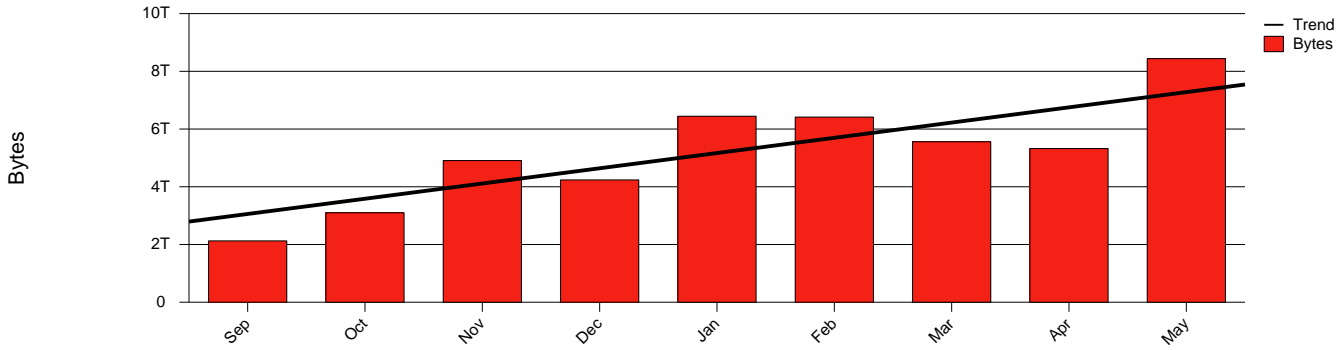

Trollhättan, HTU - Monthly Health Report

LAN/WAN

Report for 2003/05/31

Total Network Volume by Month

Total Network Volume by Week

Total Network Volume by Day

Situations to Watch

Rank	Element Name	Variable	Threshold	Monthly Average		Days to (from) Threshold
			Value	Actual	Predicted	
1	htu1-SRP(In)	Volume (Bandwidth %)	80.000	0.781	0.684	Increasing
2	htu1-SRP(Out)	Volume (Bandwidth %)	80.000	0.116	0.118	Increasing
3	htu2-SRP(Out)	Volume (Bandwidth %)	80.000	0.118	0.091	Increasing
4	htu2-SRP(In)	Volume (Bandwidth %)	80.000	0.000	0.009	Decreasing