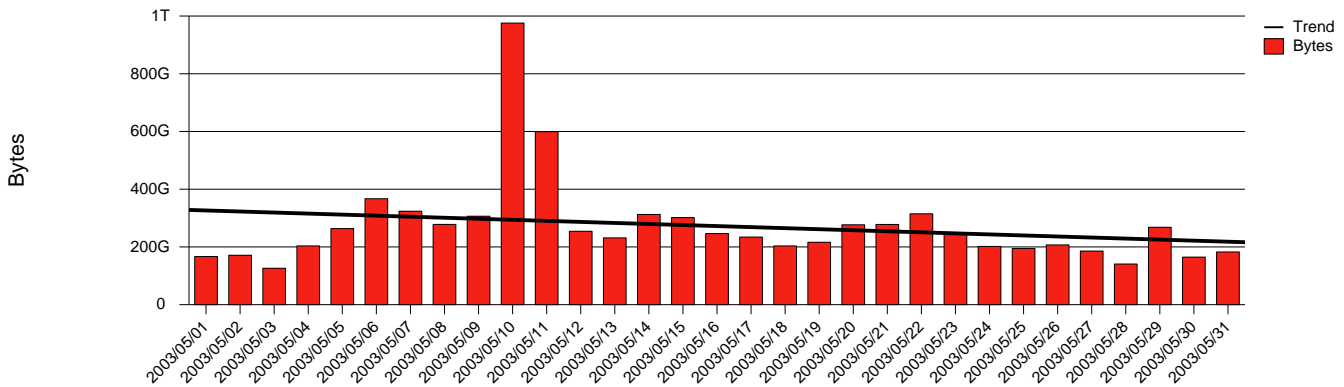

Trollhättan, HTU - Monthly Health Report

LAN/WAN

Report for 2003/05/31

Total Network Volume by Month

Total Network Volume by Week

Total Network Volume by Day

Situations to Watch

Rank	Element Name	Variable	Threshold	Monthly Average		Days to (from) Threshold
			Value	Actual	Predicted	
1	htu1-SRP(In)	Volume (Bandwidth %)	80.000	0.781	0.684	Increasing
2	htu1-SRP(Out)	Volume (Bandwidth %)	80.000	0.116	0.118	Increasing
3	htu2-SRP(Out)	Volume (Bandwidth %)	80.000	0.118	0.091	Increasing
4	htu2-SRP(In)	Volume (Bandwidth %)	80.000	0.000	0.009	Decreasing