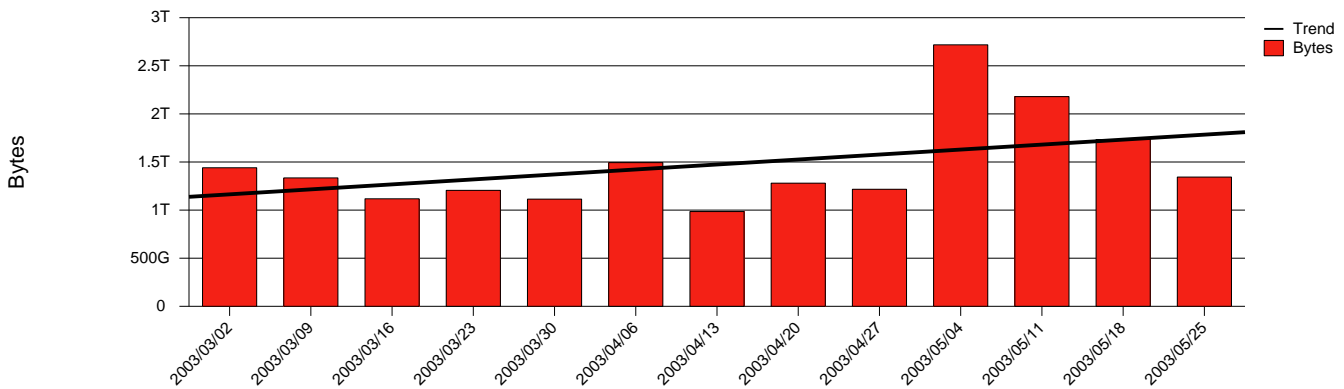

Trollhättan, HTU - Monthly Health Report

LAN/WAN

Report for 2003/05/31

Total Network Volume by Month

Total Network Volume by Week

Total Network Volume by Day

Situations to Watch

Rank	Element Name	Variable	Threshold	Monthly Average		Days to (from) Threshold
			Value	Actual	Predicted	
1	htu1-SRP(In)	Volume (Bandwidth %)	80.000	0.781	0.684	Increasing
2	htu1-SRP(Out)	Volume (Bandwidth %)	80.000	0.116	0.118	Increasing
3	htu2-SRP(Out)	Volume (Bandwidth %)	80.000	0.118	0.091	Increasing
4	htu2-SRP(In)	Volume (Bandwidth %)	80.000	0.000	0.009	Decreasing