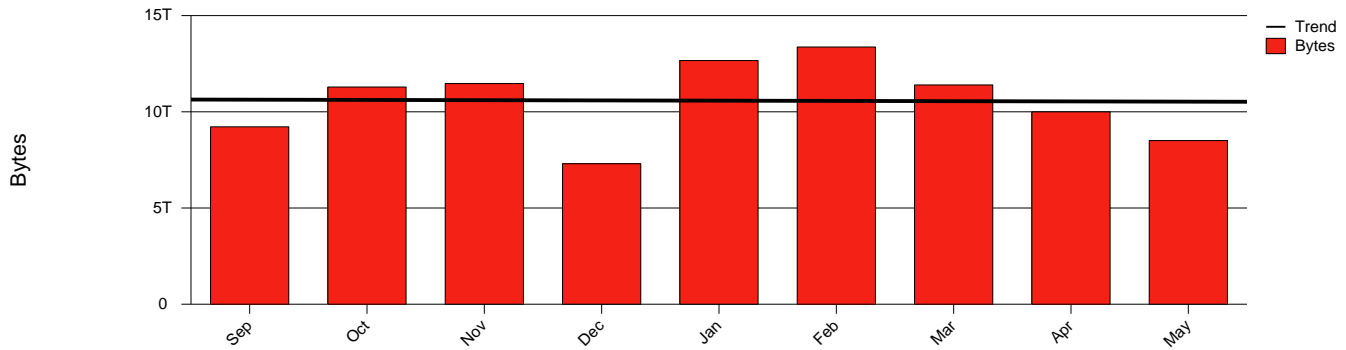

Skövde, HIS - Monthly Health Report

LAN/WAN

Report for 2003/05/31

Total Network Volume by Month

Total Network Volume by Week

Total Network Volume by Day

Situations to Watch

Rank	Element Name	Variable	Threshold	Monthly Average		Days to (from)
			Value	Actual	Predicted	Threshold
1	his1-SRP(In)	Errors (% Frames)	5.000	0.000	0.001	Increasing
2	his2-SRP(In)	Errors (% Frames)	5.000	0.000	0.000	Increasing
3	his1-SRP(In)	Volume (Bandwidth %)	80.000	0.000	0.110	Decreasing
4	his1-SRP(Out)	Volume (Bandwidth %)	80.000	0.569	0.571	Decreasing
5	his2-SRP(In)	Volume (Bandwidth %)	80.000	0.453	0.437	Decreasing
6	his2-SRP(Out)	Volume (Bandwidth %)	80.000	0.001	0.040	Decreasing