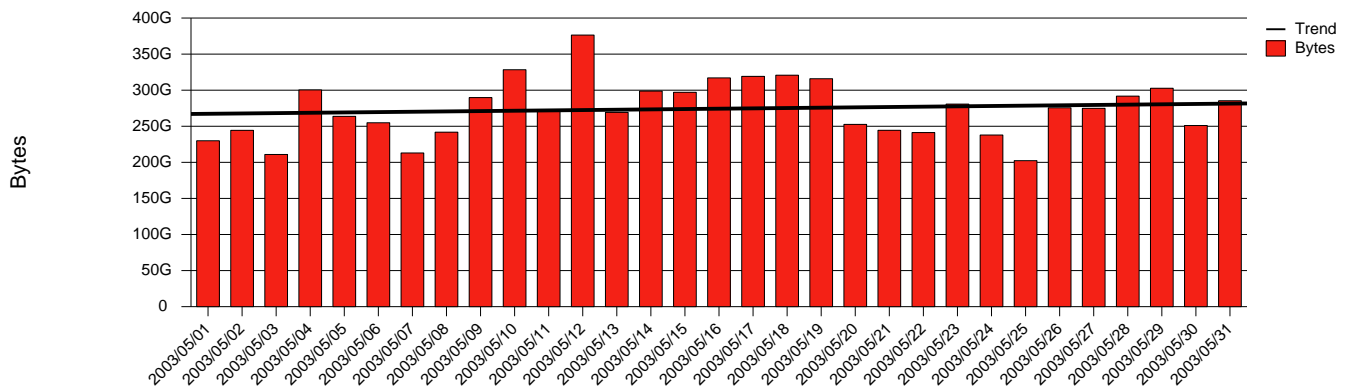

Skövde, HIS - Monthly Health Report

LAN/WAN

Report for 2003/05/31

Total Network Volume by Month

Total Network Volume by Week

Total Network Volume by Day

Situations to Watch

Rank	Element Name	Variable	Threshold	Monthly Average		Days to (from)
			Value	Actual	Predicted	Threshold
1	his1-SRP(In)	Errors (% Frames)	5.000	0.000	0.001	Increasing
2	his2-SRP(In)	Errors (% Frames)	5.000	0.000	0.000	Increasing
3	his1-SRP(In)	Volume (Bandwidth %)	80.000	0.000	0.110	Decreasing
4	his1-SRP(Out)	Volume (Bandwidth %)	80.000	0.569	0.571	Decreasing
5	his2-SRP(In)	Volume (Bandwidth %)	80.000	0.453	0.437	Decreasing
6	his2-SRP(Out)	Volume (Bandwidth %)	80.000	0.001	0.040	Decreasing