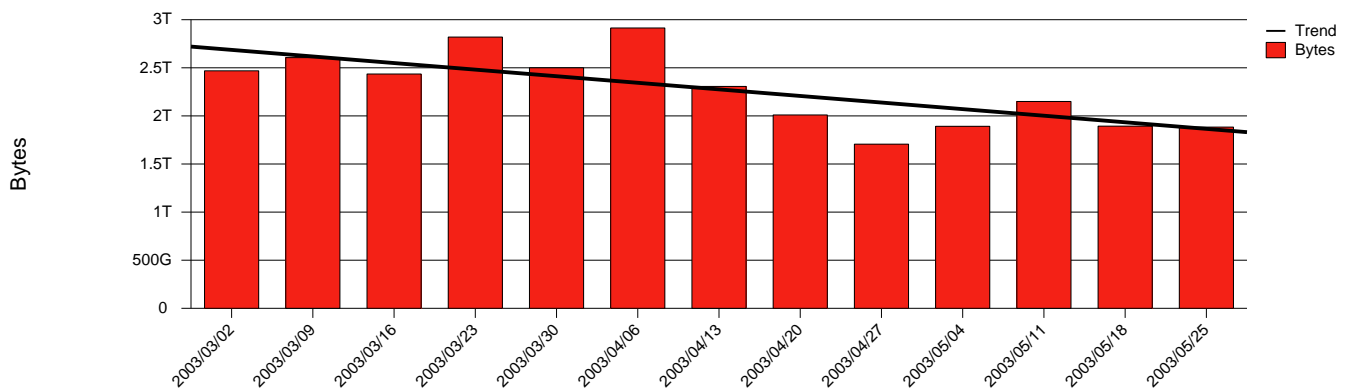

Skövde, HIS - Monthly Health Report

LAN/WAN

Report for 2003/05/31

Total Network Volume by Month

Total Network Volume by Week

Total Network Volume by Day

Situations to Watch

Rank	Element Name	Variable	Threshold	Monthly Average		Days to (from)
			Value	Actual	Predicted	Threshold
1	his1-SRP(In)	Errors (% Frames)	5.000	0.000	0.001	Increasing
2	his2-SRP(In)	Errors (% Frames)	5.000	0.000	0.000	Increasing
3	his1-SRP(In)	Volume (Bandwidth %)	80.000	0.000	0.110	Decreasing
4	his1-SRP(Out)	Volume (Bandwidth %)	80.000	0.569	0.571	Decreasing
5	his2-SRP(In)	Volume (Bandwidth %)	80.000	0.453	0.437	Decreasing
6	his2-SRP(Out)	Volume (Bandwidth %)	80.000	0.001	0.040	Decreasing