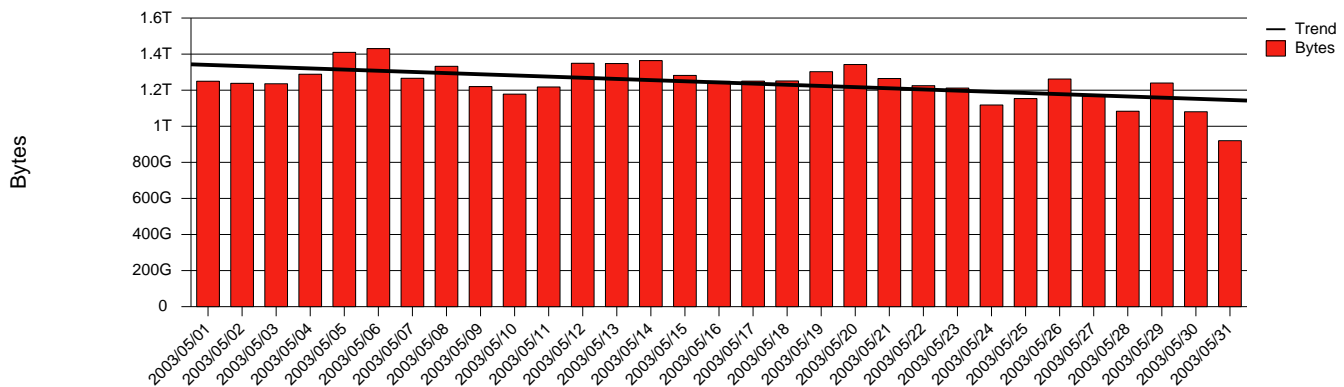

Örebro, ORU - Monthly Health Report

LAN/WAN

Report for 2003/05/31

Total Network Volume by Month

Total Network Volume by Week

Total Network Volume by Day

Situations to Watch

Rank	Element Name	Variable	Threshold	Monthly Average		Days to (from) Threshold
			Value	Actual	Predicted	
1	oru2-SRP(In)	Volume (Bandwidth %)	80.000	2.174	1.431	Increasing
2	oru1-SRP(In)	Volume (Bandwidth %)	80.000	0.000	0.984	Increasing
3	oru2-SRP(Out)	Volume (Bandwidth %)	80.000	2.435	2.442	Increasing
4	oru1-SRP(Out)	Volume (Bandwidth %)	80.000	0.024	0.049	Increasing
5	oru1-SRP(In)	Errors (% Frames)	5.000	0.000	0.000	Increasing