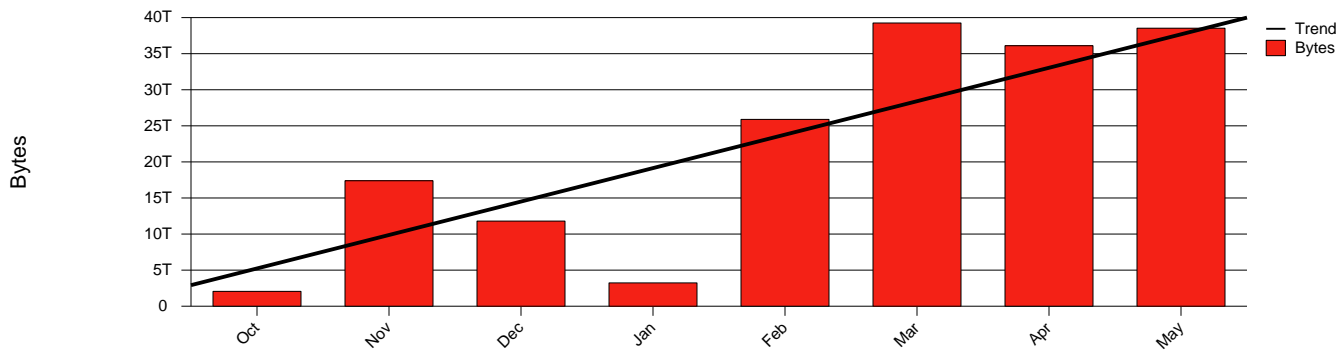

Örebro, ORU - Monthly Health Report

LAN/WAN

Report for 2003/05/31

Total Network Volume by Month

Total Network Volume by Week

Total Network Volume by Day

Situations to Watch

Rank	Element Name	Variable	Threshold	Monthly Average		Days to (from) Threshold
			Value	Actual	Predicted	
1	oru2-SRP(In)	Volume (Bandwidth %)	80.000	2.174	1.431	Increasing
2	oru1-SRP(In)	Volume (Bandwidth %)	80.000	0.000	0.984	Increasing
3	oru2-SRP(Out)	Volume (Bandwidth %)	80.000	2.435	2.442	Increasing
4	oru1-SRP(Out)	Volume (Bandwidth %)	80.000	0.024	0.049	Increasing
5	oru1-SRP(In)	Errors (% Frames)	5.000	0.000	0.000	Increasing