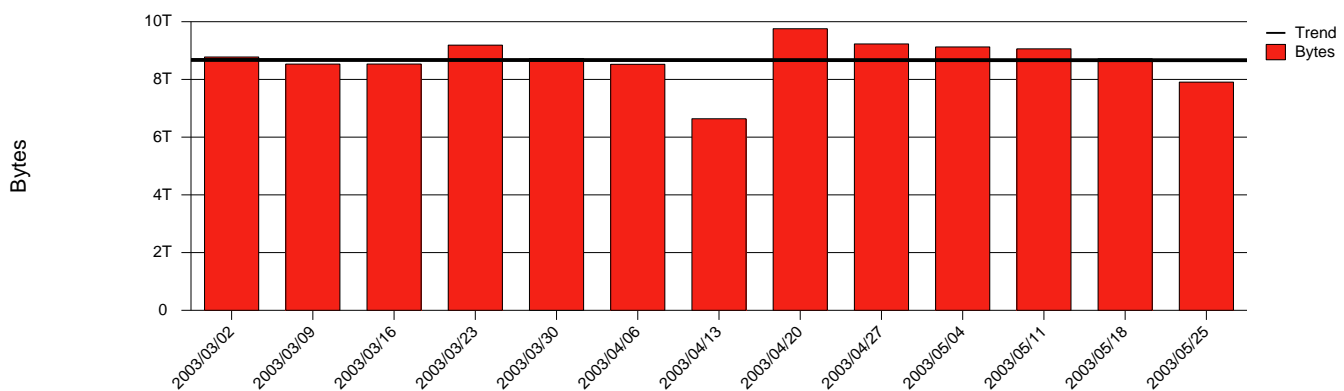

Örebro, ORU - Monthly Health Report

LAN/WAN

Report for 2003/05/31

Total Network Volume by Month

Total Network Volume by Week

Total Network Volume by Day

Situations to Watch

Rank	Element Name	Variable	Threshold	Monthly Average		Days to (from) Threshold
			Value	Actual	Predicted	
1	oru2-SRP(In)	Volume (Bandwidth %)	80.000	2.174	1.431	Increasing
2	oru1-SRP(In)	Volume (Bandwidth %)	80.000	0.000	0.984	Increasing
3	oru2-SRP(Out)	Volume (Bandwidth %)	80.000	2.435	2.442	Increasing
4	oru1-SRP(Out)	Volume (Bandwidth %)	80.000	0.024	0.049	Increasing
5	oru1-SRP(In)	Errors (% Frames)	5.000	0.000	0.000	Increasing