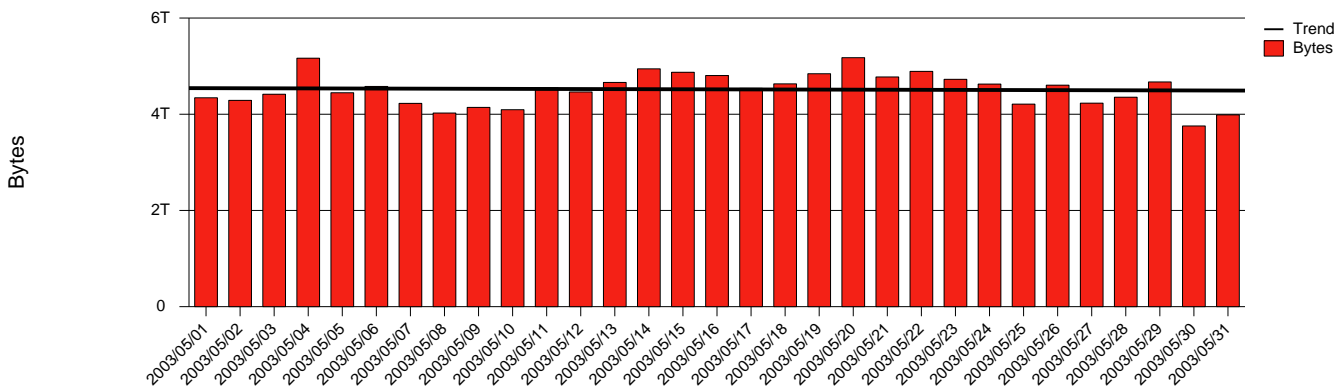

# Linköping, LIU - Monthly Health Report

LAN/WAN

Report for 2003/05/31

Total Network Volume by Month

Total Network Volume by Week

Total Network Volume by Day

Situations to Watch

Rank	Element Name	Variable	Threshold	Monthly Average		Days to (from) Threshold
			Value	Actual	Predicted	
1	liu2-SRP(Out)	Volume (Bandwidth %)	80.000	10.536	10.233	Increasing
2	liu2-SRP(In)	Volume (Bandwidth %)	80.000	6.295	6.146	Increasing
3	liu1-SRP(In)	Errors (% Frames)	5.000	0.000	0.005	Increasing
4	liu1-SRP(Out)	Volume (Bandwidth %)	80.000	0.040	0.017	Increasing
5	liu1-SRP(In)	Volume (Bandwidth %)	80.000	0.024	0.010	Increasing
6	liu2-SRP(In)	Errors (% Frames)	5.000	0.000	0.000	Decreasing