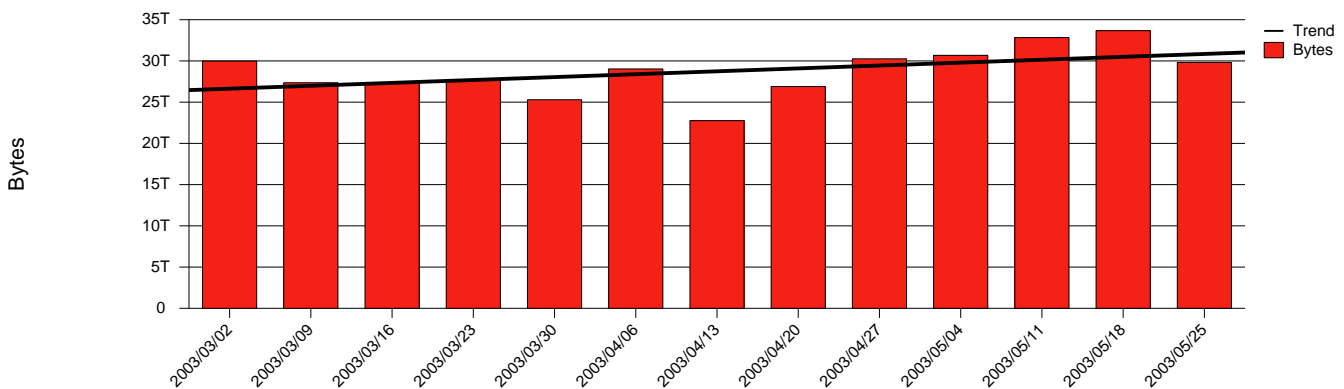

# Linköping, LIU - Monthly Health Report

LAN/WAN

Report for 2003/05/31

Total Network Volume by Month

Total Network Volume by Week

Total Network Volume by Day

Situations to Watch

Rank	Element Name	Variable	Threshold	Monthly Average		Days to (from) Threshold
			Value	Actual	Predicted	
1	liu2-SRP(Out)	Volume (Bandwidth %)	80.000	10.536	10.233	Increasing
2	liu2-SRP(In)	Volume (Bandwidth %)	80.000	6.295	6.146	Increasing
3	liu1-SRP(In)	Errors (% Frames)	5.000	0.000	0.005	Increasing
4	liu1-SRP(Out)	Volume (Bandwidth %)	80.000	0.040	0.017	Increasing
5	liu1-SRP(In)	Volume (Bandwidth %)	80.000	0.024	0.010	Increasing
6	liu2-SRP(In)	Errors (% Frames)	5.000	0.000	0.000	Decreasing