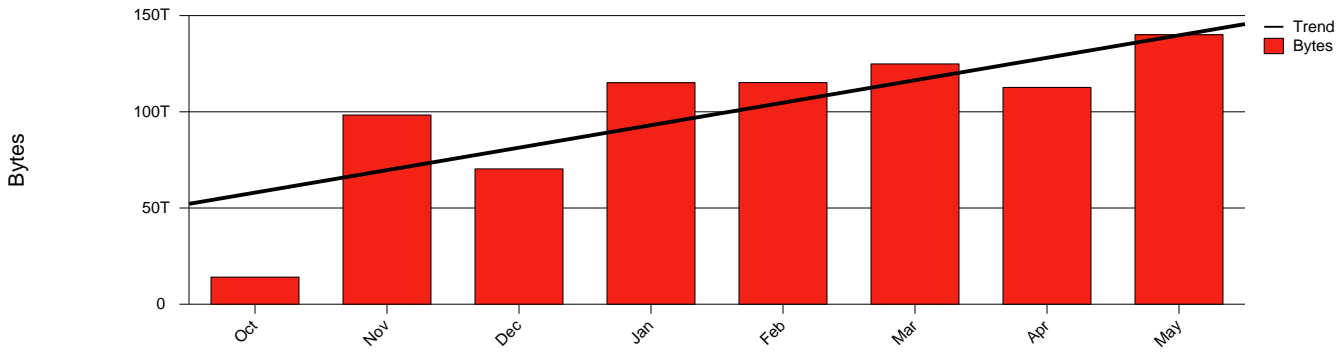

# Linköping, LIU - Monthly Health Report

LAN/WAN

Report for 2003/05/31

Total Network Volume by Month

Total Network Volume by Week

Total Network Volume by Day

Situations to Watch

Rank	Element Name	Variable	Threshold	Monthly Average		Days to (from) Threshold
			Value	Actual	Predicted	
1	liu2-SRP(Out)	Volume (Bandwidth %)	80.000	10.536	10.233	Increasing
2	liu2-SRP(In)	Volume (Bandwidth %)	80.000	6.295	6.146	Increasing
3	liu1-SRP(In)	Errors (% Frames)	5.000	0.000	0.005	Increasing
4	liu1-SRP(Out)	Volume (Bandwidth %)	80.000	0.040	0.017	Increasing
5	liu1-SRP(In)	Volume (Bandwidth %)	80.000	0.024	0.010	Increasing
6	liu2-SRP(In)	Errors (% Frames)	5.000	0.000	0.000	Decreasing