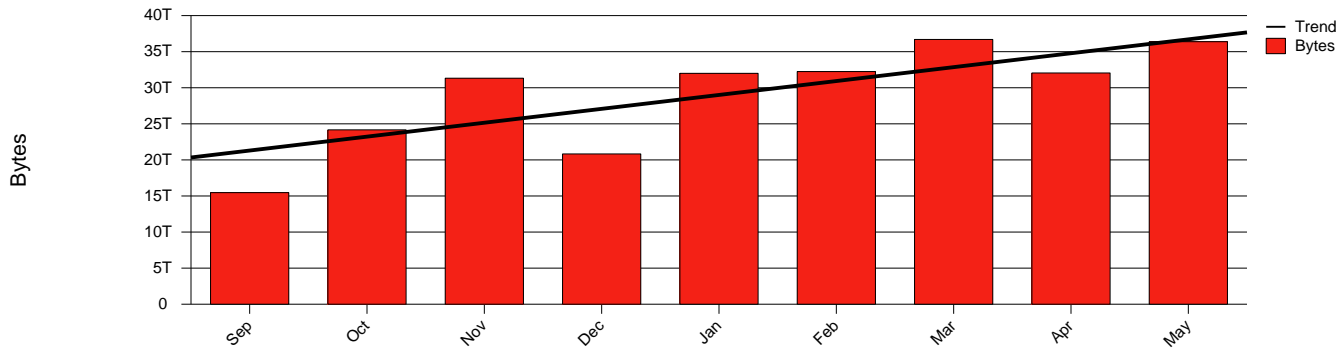

Karlstad, KAU - Monthly Health Report

LAN/WAN

Report for 2003/05/31

Total Network Volume by Month

Total Network Volume by Week

Total Network Volume by Day

Situations to Watch

Rank	Element Name	Variable	Threshold	Monthly Average		Days to (from) Threshold
			Value	Actual	Predicted	
1	kau2-SRP(Out)	Volume (Bandwidth %)	80.000	1.423	1.412	Increasing
2	kau1-SRP(Out)	Volume (Bandwidth %)	80.000	1.458	1.459	Increasing
3	kau2-SRP(In)	Volume (Bandwidth %)	80.000	0.202	0.134	Increasing
4	kau1-SRP(In)	Volume (Bandwidth %)	80.000	1.293	1.414	Increasing
5	kau1-SRP(In)	Errors (% Frames)	5.000	0.000	0.000	Decreasing