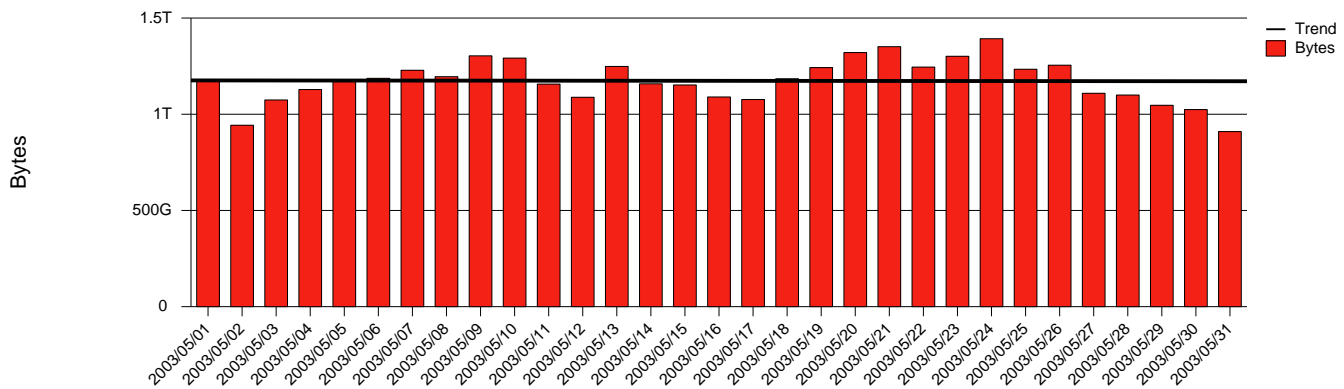

Karlstad, KAU - Monthly Health Report

LAN/WAN

Report for 2003/05/31

Total Network Volume by Month

Total Network Volume by Week

Total Network Volume by Day

Situations to Watch

Rank	Element Name	Variable	Threshold	Monthly Average		Days to (from) Threshold
			Value	Actual	Predicted	
1	kau2-SRP(Out)	Volume (Bandwidth %)	80.000	1.423	1.412	Increasing
2	kau1-SRP(Out)	Volume (Bandwidth %)	80.000	1.458	1.459	Increasing
3	kau2-SRP(In)	Volume (Bandwidth %)	80.000	0.202	0.134	Increasing
4	kau1-SRP(In)	Volume (Bandwidth %)	80.000	1.293	1.414	Increasing
5	kau1-SRP(In)	Errors (% Frames)	5.000	0.000	0.000	Decreasing