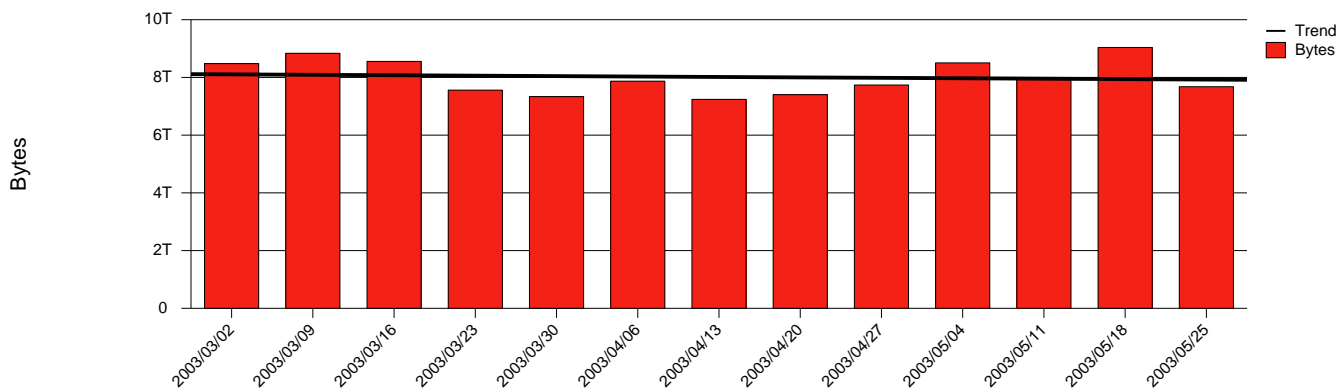

Karlstad, KAU - Monthly Health Report

LAN/WAN

Report for 2003/05/31

Total Network Volume by Month

Total Network Volume by Week

Total Network Volume by Day

Situations to Watch

Rank	Element Name	Variable	Threshold	Monthly Average		Days to (from) Threshold
			Value	Actual	Predicted	
1	kau2-SRP(Out)	Volume (Bandwidth %)	80.000	1.423	1.412	Increasing
2	kau1-SRP(Out)	Volume (Bandwidth %)	80.000	1.458	1.459	Increasing
3	kau2-SRP(In)	Volume (Bandwidth %)	80.000	0.202	0.134	Increasing
4	kau1-SRP(In)	Volume (Bandwidth %)	80.000	1.293	1.414	Increasing
5	kau1-SRP(In)	Errors (% Frames)	5.000	0.000	0.000	Decreasing