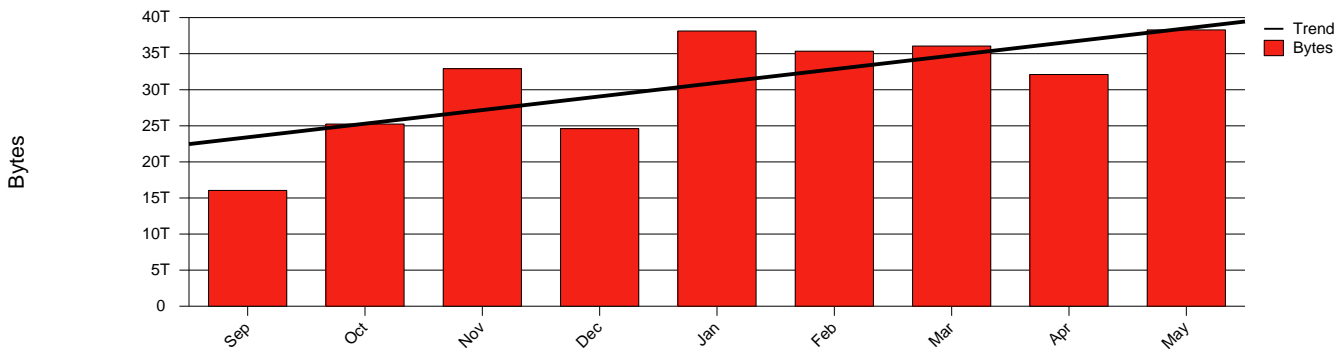

Kalmar, HIK - Monthly Health Report

LAN/WAN

Report for 2003/05/31

Total Network Volume by Month

Total Network Volume by Week

Total Network Volume by Day

Situations to Watch

Rank	Element Name	Variable	Threshold	Monthly Average		Days to (from) Threshold
			Value	Actual	Predicted	
1	hik1-SRP(In)	Volume (Bandwidth %)	80.000	1.529	1.653	Increasing
2	hik1-SRP(Out)	Volume (Bandwidth %)	80.000	2.603	2.537	Increasing
3	hik2-SRP(Out)	Volume (Bandwidth %)	80.000	0.472	0.567	Increasing
4	hik2-SRP(In)	Errors (% Frames)	5.000	0.000	0.001	Increasing
5	hik1-SRP(In)	Errors (% Frames)	5.000	0.000	0.000	Increasing
6	hik2-SRP(In)	Volume (Bandwidth %)	80.000	0.002	0.000	Decreasing