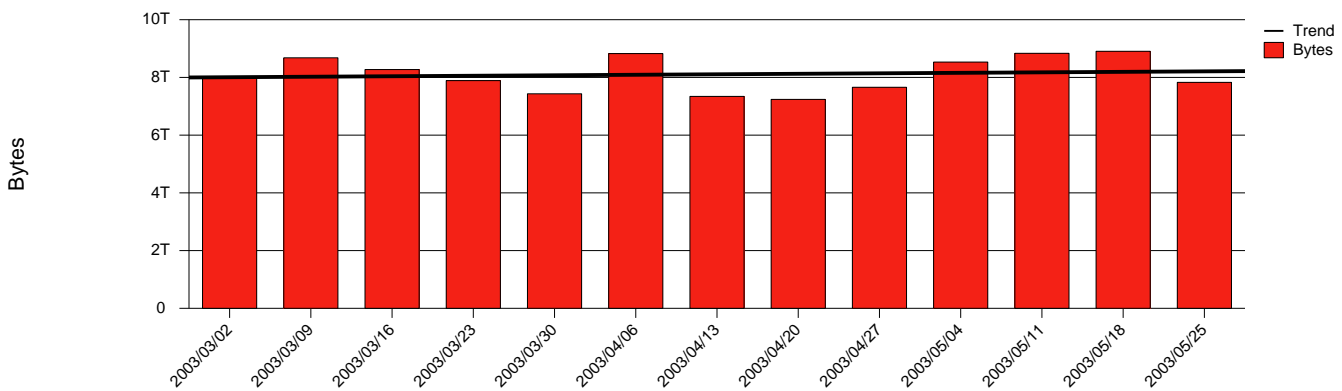

Kalmar, HIK - Monthly Health Report

LAN/WAN

Report for 2003/05/31

Total Network Volume by Month

Total Network Volume by Week

Total Network Volume by Day

Situations to Watch

Rank	Element Name	Variable	Threshold	Monthly Average		Days to (from) Threshold
			Value	Actual	Predicted	
1	hik1-SRP(In)	Volume (Bandwidth %)	80.000	1.529	1.653	Increasing
2	hik1-SRP(Out)	Volume (Bandwidth %)	80.000	2.603	2.537	Increasing
3	hik2-SRP(Out)	Volume (Bandwidth %)	80.000	0.472	0.567	Increasing
4	hik2-SRP(In)	Errors (% Frames)	5.000	0.000	0.001	Increasing
5	hik1-SRP(In)	Errors (% Frames)	5.000	0.000	0.000	Increasing
6	hik2-SRP(In)	Volume (Bandwidth %)	80.000	0.002	0.000	Decreasing