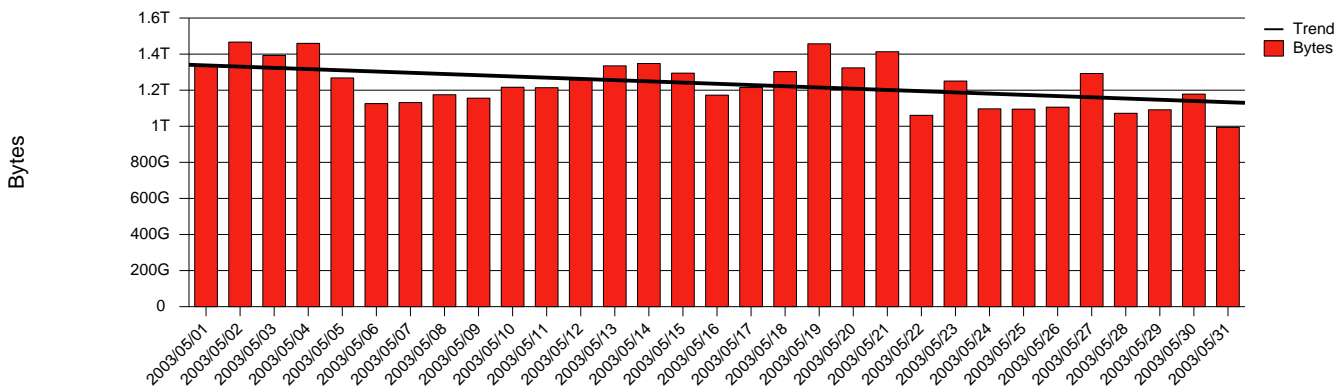

Kalmar, HIK - Monthly Health Report

LAN/WAN

Report for 2003/05/31

Total Network Volume by Month

Total Network Volume by Week

Total Network Volume by Day

Situations to Watch

Rank	Element Name	Variable	Threshold	Monthly Average		Days to (from) Threshold
			Value	Actual	Predicted	
1	hik1-SRP(In)	Volume (Bandwidth %)	80.000	1.529	1.653	Increasing
2	hik1-SRP(Out)	Volume (Bandwidth %)	80.000	2.603	2.537	Increasing
3	hik2-SRP(Out)	Volume (Bandwidth %)	80.000	0.472	0.567	Increasing
4	hik2-SRP(In)	Errors (% Frames)	5.000	0.000	0.001	Increasing
5	hik1-SRP(In)	Errors (% Frames)	5.000	0.000	0.000	Increasing
6	hik2-SRP(In)	Volume (Bandwidth %)	80.000	0.002	0.000	Decreasing