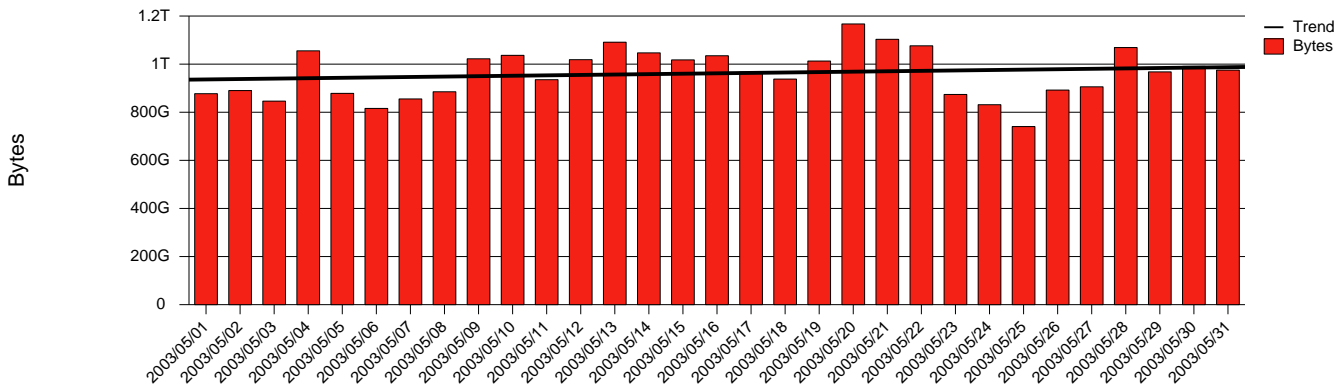

# Jönköping, HJ - Monthly Health Report

LAN/WAN

Report for 2003/05/31

Total Network Volume by Month

Total Network Volume by Week

Total Network Volume by Day

Situations to Watch

Rank	Element Name	Variable	Threshold	Monthly Average		Days to (from) Threshold
			Value	Actual	Predicted	
1	hj1-SRP(In)	Volume (Bandwidth %)	80.000	1.387	1.246	Increasing
2	hj1-SRP(Out)	Volume (Bandwidth %)	80.000	1.045	0.958	Increasing
3	hj2-SRP(Out)	Volume (Bandwidth %)	80.000	1.064	0.905	Increasing
4	hj2-SRP(In)	Errors (% Frames)	5.000	0.000	0.000	Increasing
5	hj1-SRP(In)	Errors (% Frames)	5.000	0.000	0.000	Decreasing
6	hj2-SRP(In)	Volume (Bandwidth %)	80.000	0.090	0.158	Decreasing