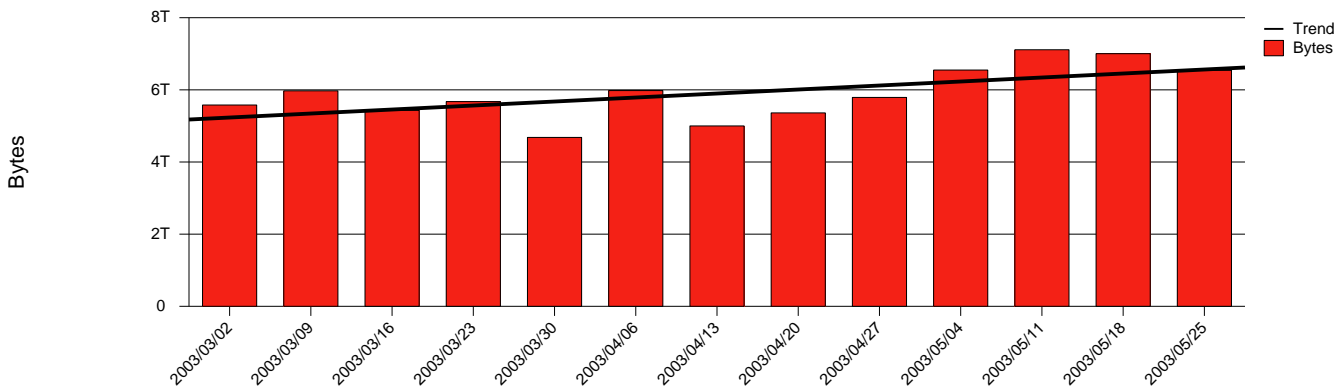

# Jönköping, HJ - Monthly Health Report

LAN/WAN

Report for 2003/05/31

Total Network Volume by Month

Total Network Volume by Week

Total Network Volume by Day

Situations to Watch

Rank	Element Name	Variable	Threshold	Monthly Average		Days to (from) Threshold
			Value	Actual	Predicted	
1	hj1-SRP(In)	Volume (Bandwidth %)	80.000	1.387	1.246	Increasing
2	hj1-SRP(Out)	Volume (Bandwidth %)	80.000	1.045	0.958	Increasing
3	hj2-SRP(Out)	Volume (Bandwidth %)	80.000	1.064	0.905	Increasing
4	hj2-SRP(In)	Errors (% Frames)	5.000	0.000	0.000	Increasing
5	hj1-SRP(In)	Errors (% Frames)	5.000	0.000	0.000	Decreasing
6	hj2-SRP(In)	Volume (Bandwidth %)	80.000	0.090	0.158	Decreasing