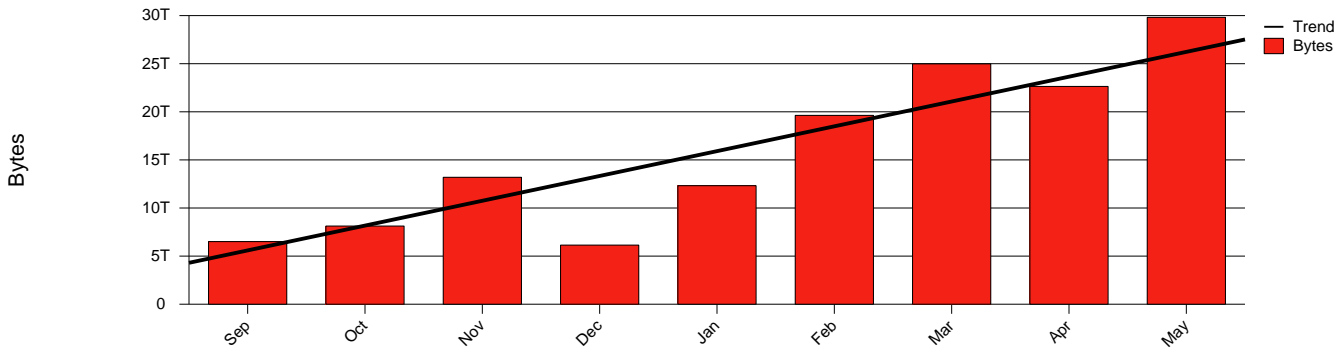

# Jönköping, HJ - Monthly Health Report

LAN/WAN

Report for 2003/05/31

Total Network Volume by Month

Total Network Volume by Week

Total Network Volume by Day

Situations to Watch

Rank	Element Name	Variable	Threshold	Monthly Average		Days to (from) Threshold
			Value	Actual	Predicted	
1	hj1-SRP(In)	Volume (Bandwidth %)	80.000	1.387	1.246	Increasing
2	hj1-SRP(Out)	Volume (Bandwidth %)	80.000	1.045	0.958	Increasing
3	hj2-SRP(Out)	Volume (Bandwidth %)	80.000	1.064	0.905	Increasing
4	hj2-SRP(In)	Errors (% Frames)	5.000	0.000	0.000	Increasing
5	hj1-SRP(In)	Errors (% Frames)	5.000	0.000	0.000	Decreasing
6	hj2-SRP(In)	Volume (Bandwidth %)	80.000	0.090	0.158	Decreasing