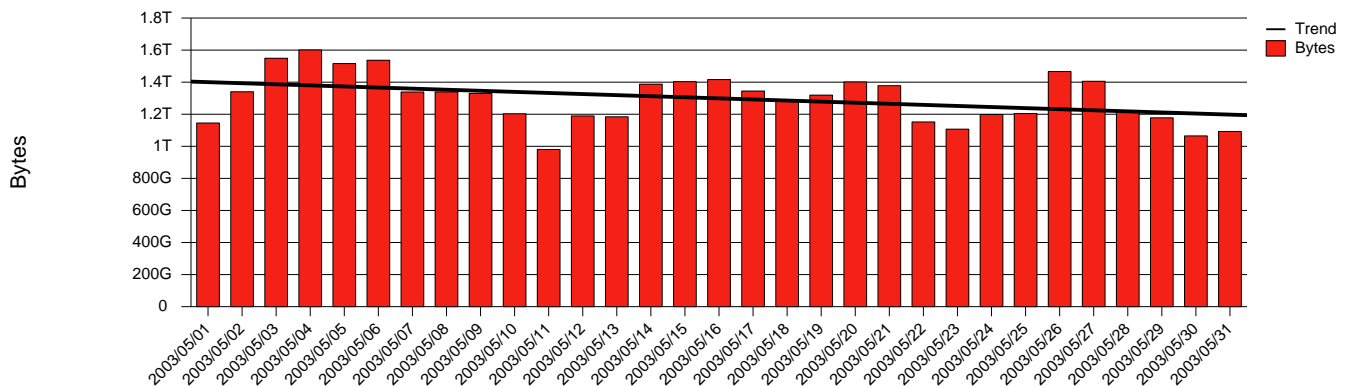

Gävle, HIG - Monthly Health Report

LAN/WAN

Report for 2003/05/31

Total Network Volume by Month

Total Network Volume by Week

Total Network Volume by Day

Situations to Watch

Rank	Element Name	Variable	Threshold	Monthly Average		Days to (from) Threshold
			Value	Actual	Predicted	
1	hig2-SRP(In)	Volume (Bandwidth %)	80.000	1.079	1.015	Increasing
2	hig2-SRP(Out)	Volume (Bandwidth %)	80.000	1.460	1.088	Increasing
3	hig1-SRP(Out)	Volume (Bandwidth %)	80.000	1.622	1.183	Increasing
4	hig1-SRP(Out)	Discards (% Frames)	10.000	0.000	0.000	Increasing
5	hig2-SRP(In)	Errors (% Frames)	5.000	0.000	0.000	Decreasing
6	hig1-SRP(In)	Volume (Bandwidth %)	80.000	0.690	0.511	Decreasing
7	hig1-SRP(In)	Errors (% Frames)	5.000	0.000	0.000	Decreasing