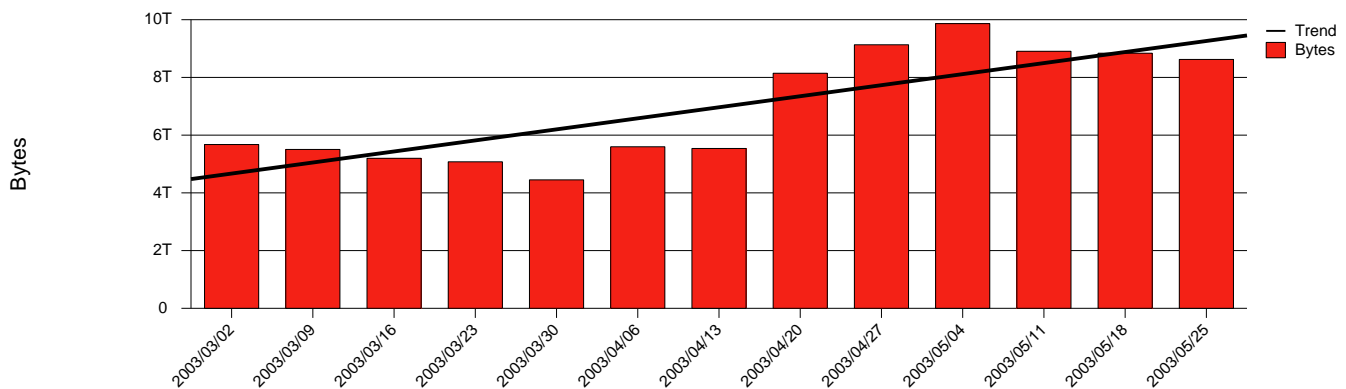

Gävle, HIG - Monthly Health Report

LAN/WAN

Report for 2003/05/31

Total Network Volume by Month

Total Network Volume by Week

Total Network Volume by Day

Situations to Watch

Rank	Element Name	Variable	Threshold	Monthly Average		Days to (from) Threshold
			Value	Actual	Predicted	
1	hig2-SRP(In)	Volume (Bandwidth %)	80.000	1.079	1.015	Increasing
2	hig2-SRP(Out)	Volume (Bandwidth %)	80.000	1.460	1.088	Increasing
3	hig1-SRP(Out)	Volume (Bandwidth %)	80.000	1.622	1.183	Increasing
4	hig1-SRP(Out)	Discards (% Frames)	10.000	0.000	0.000	Increasing
5	hig2-SRP(In)	Errors (% Frames)	5.000	0.000	0.000	Decreasing
6	hig1-SRP(In)	Volume (Bandwidth %)	80.000	0.690	0.511	Decreasing
7	hig1-SRP(In)	Errors (% Frames)	5.000	0.000	0.000	Decreasing