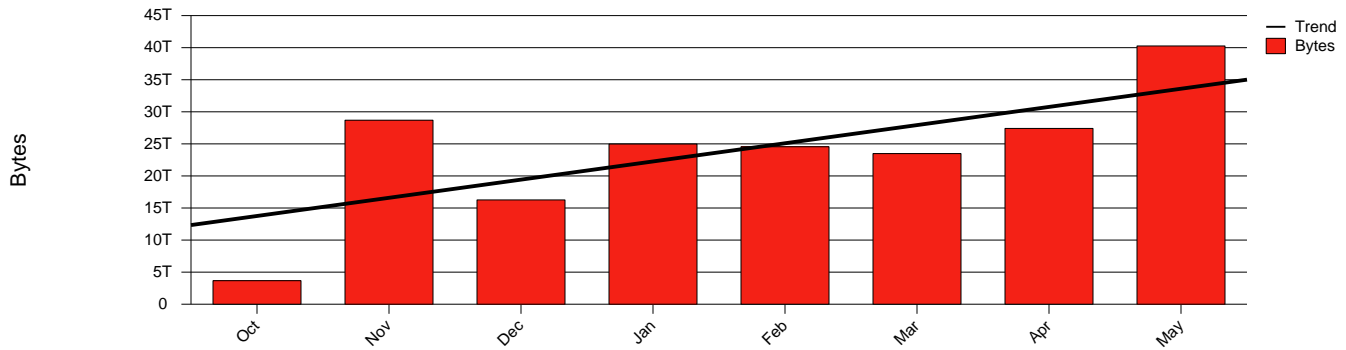

Gävle, HIG - Monthly Health Report

LAN/WAN

Report for 2003/05/31

Total Network Volume by Month

Total Network Volume by Week

Total Network Volume by Day

Situations to Watch

Rank	Element Name	Variable	Threshold	Monthly Average		Days to (from) Threshold
			Value	Actual	Predicted	
1	hig2-SRP(In)	Volume (Bandwidth %)	80.000	1.079	1.015	Increasing
2	hig2-SRP(Out)	Volume (Bandwidth %)	80.000	1.460	1.088	Increasing
3	hig1-SRP(Out)	Volume (Bandwidth %)	80.000	1.622	1.183	Increasing
4	hig1-SRP(Out)	Discards (% Frames)	10.000	0.000	0.000	Increasing
5	hig2-SRP(In)	Errors (% Frames)	5.000	0.000	0.000	Decreasing
6	hig1-SRP(In)	Volume (Bandwidth %)	80.000	0.690	0.511	Decreasing
7	hig1-SRP(In)	Errors (% Frames)	5.000	0.000	0.000	Decreasing