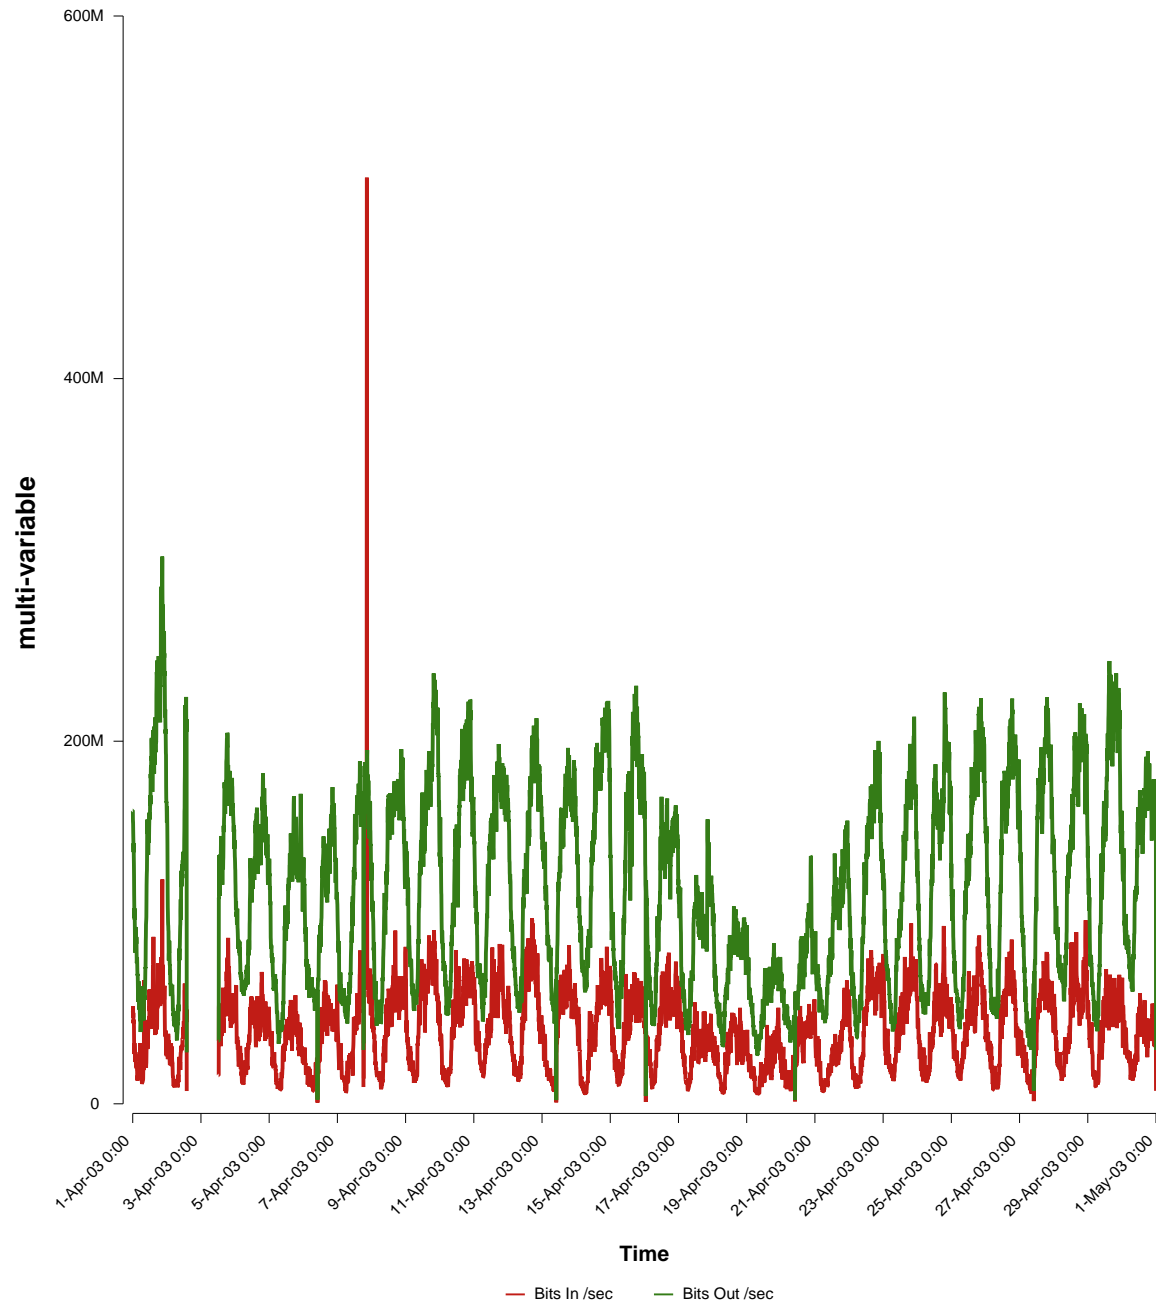

eHealth Trend Report

Divide by Time

SUNET-A-VAXJO-VXU

From: 2003/04/01 00:00
To: 2003/04/30 23:59

Created: 2003/05/02 07:30:51