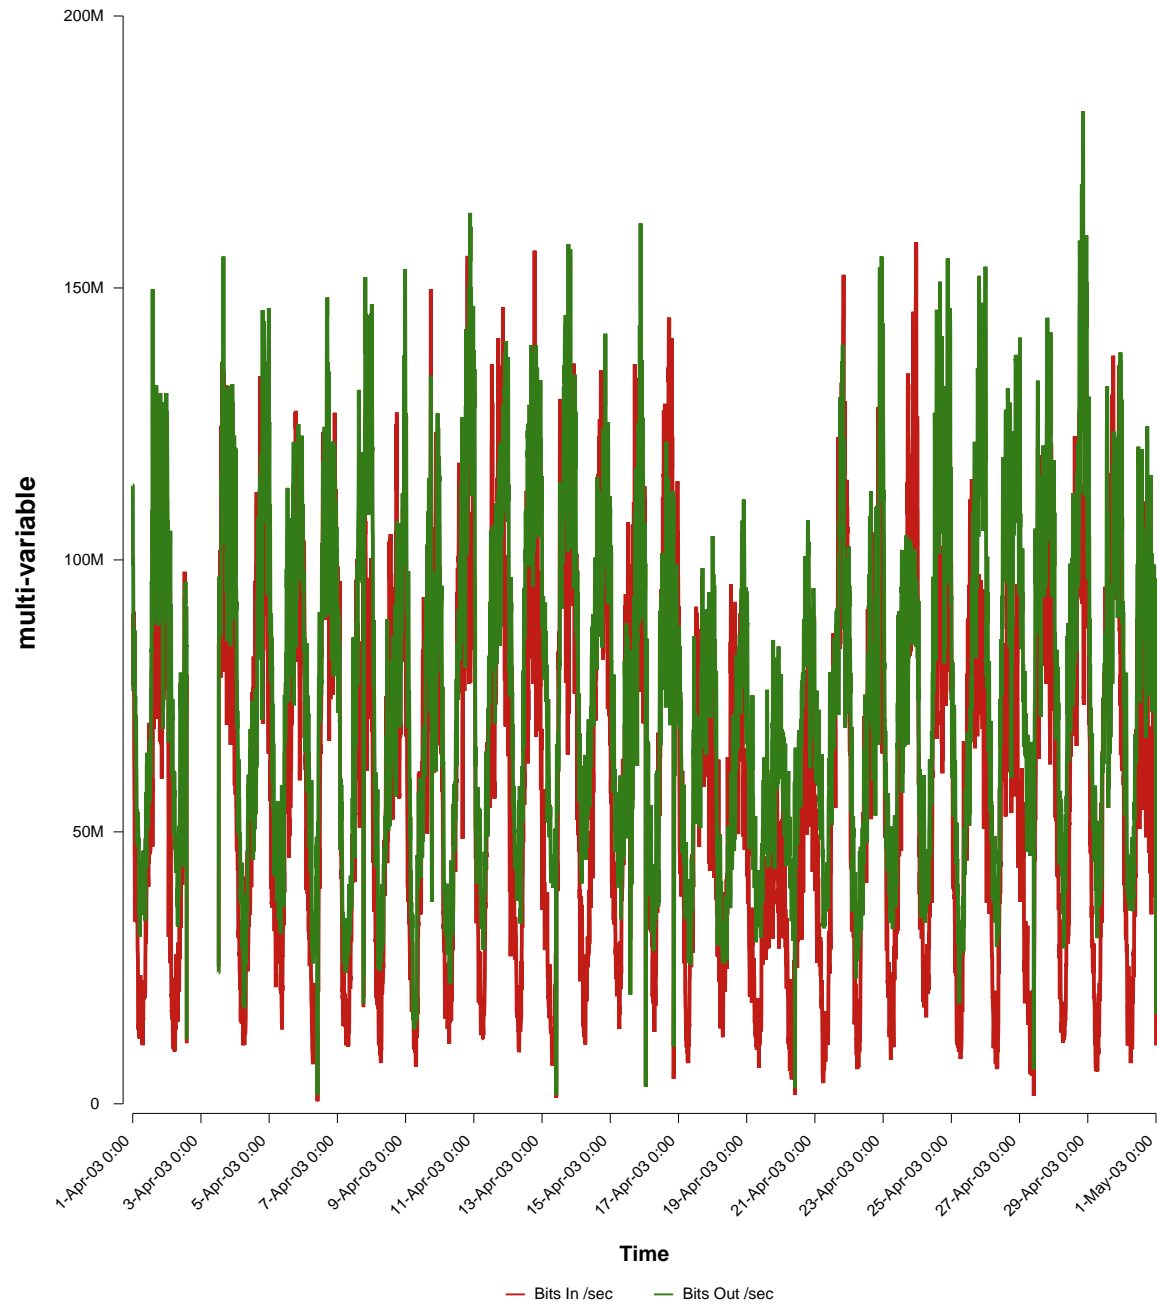

eHealth Trend Report

Divide by Time

SUNET-A-VASTERAS-MDH

From: 2003/04/01 00:00
To: 2003/04/30 23:59

Created: 2003/05/02 07:20:54