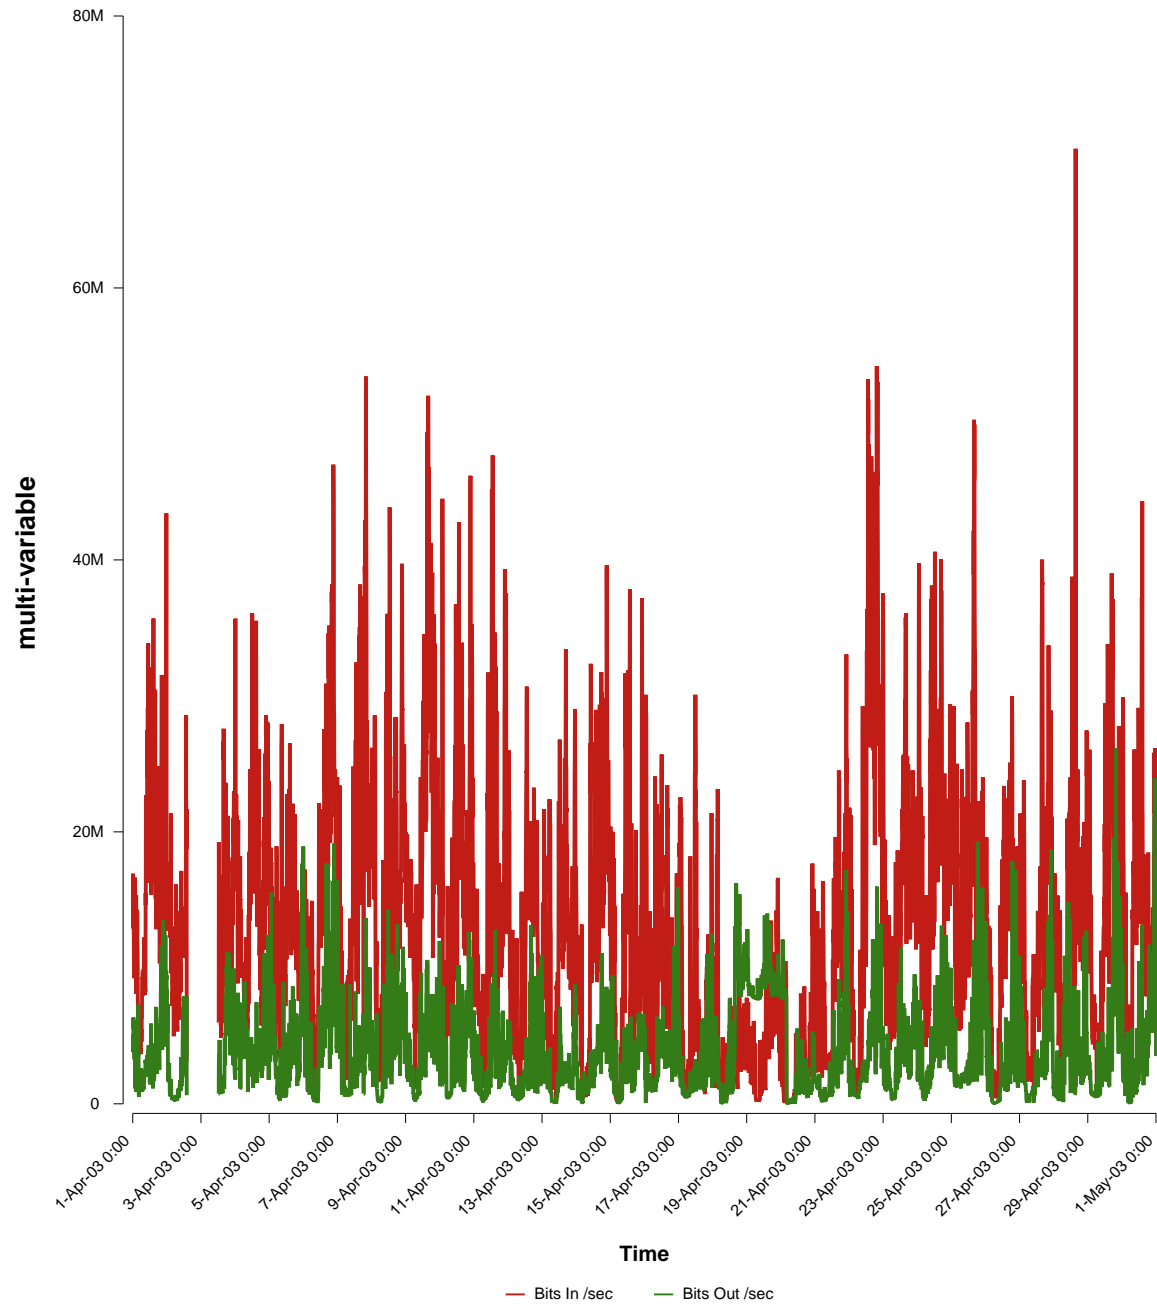

eHealth Trend Report

Divide by Time

SUNET-A-TROLLHATTAN-HTU

From: 2003/04/01 00:00
To: 2003/04/30 23:59

Created: 2003/05/02 06:40:49