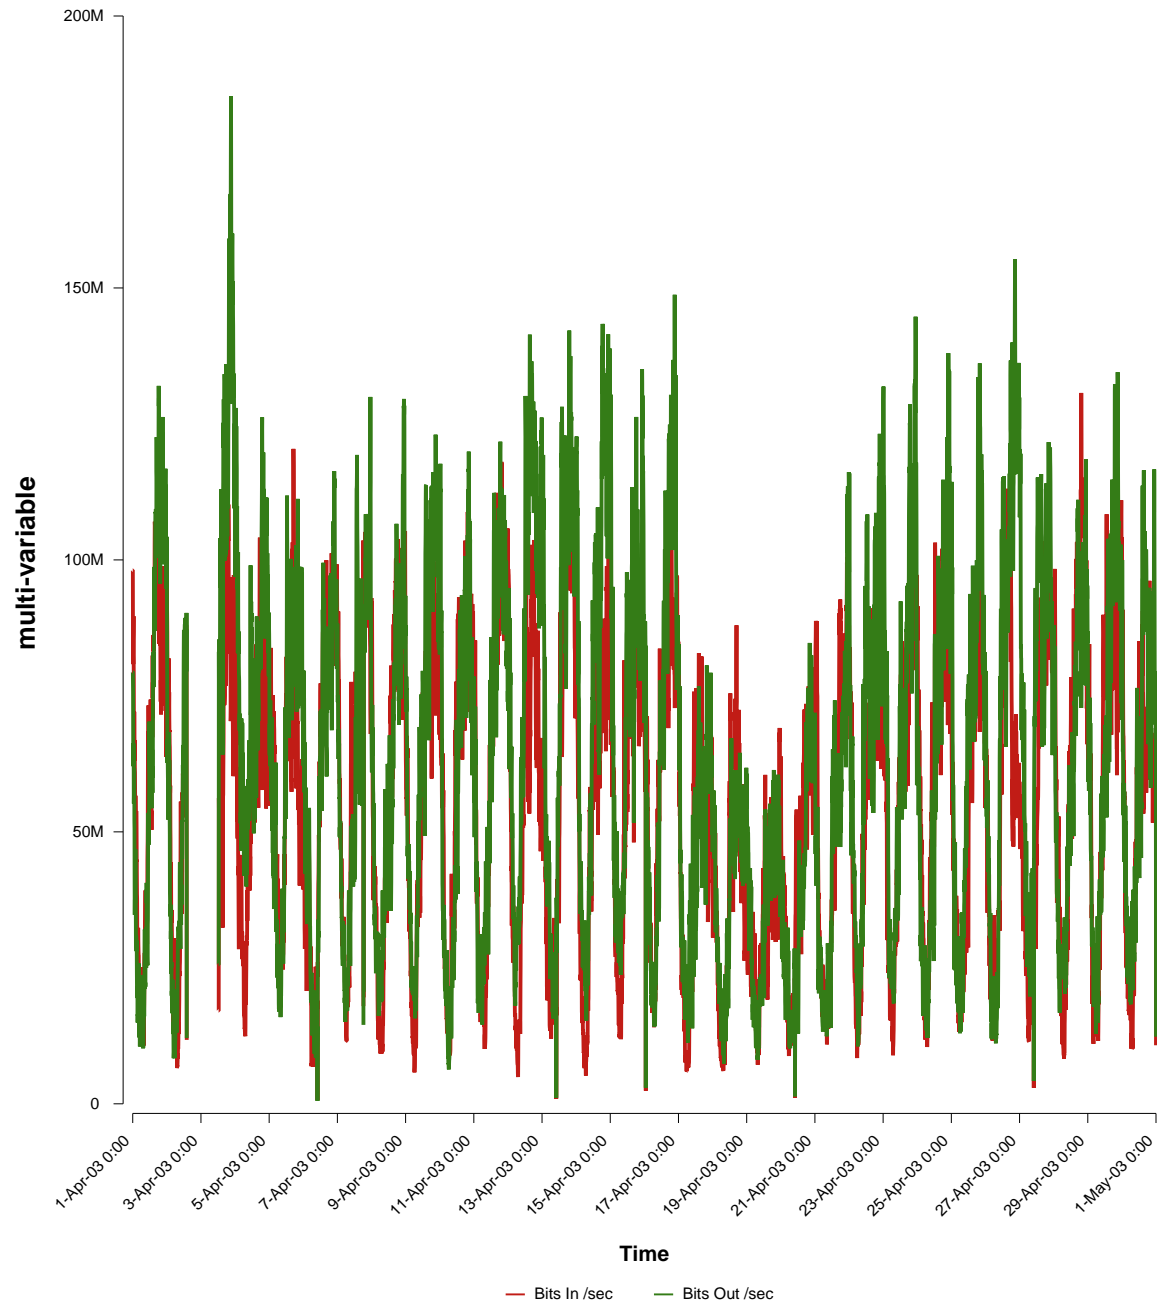

eHealth Trend Report

Divide by Time

SUNET-A-SUNDSVALL-MH

From: 2003/04/01 00:00
To: 2003/04/30 23:59

Created: 2003/05/02 06:30:49