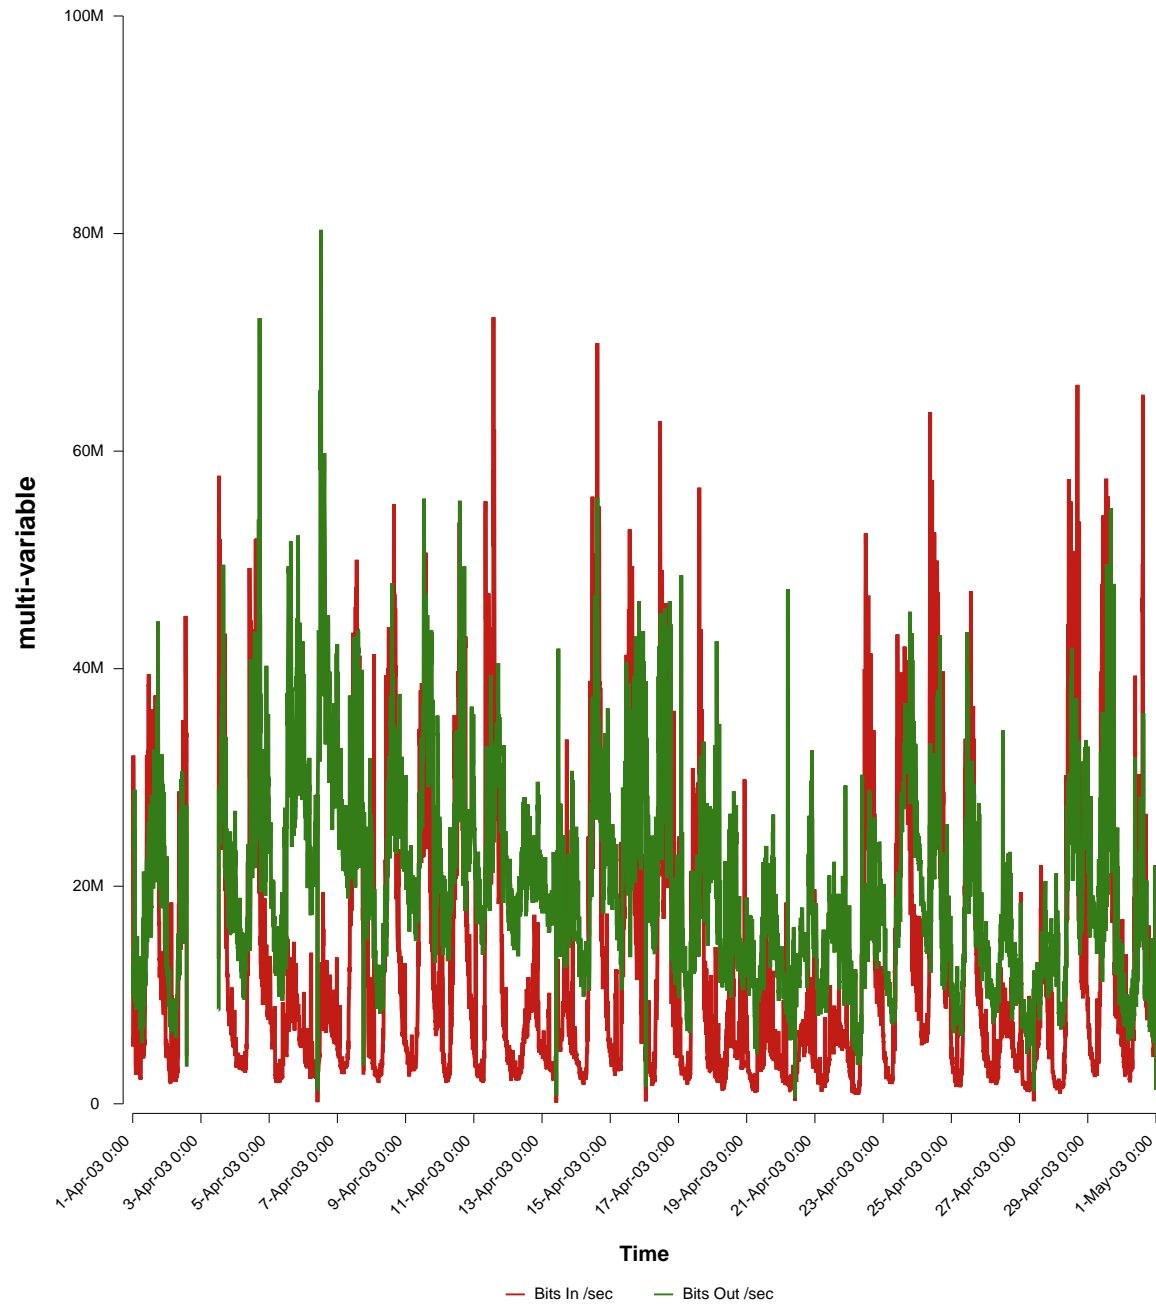

eHealth Trend Report

Divide by Time

SUNET-A-STHLM-SU

From: 2003/04/01 00:00
To: 2003/04/30 23:59

Created: 2003/05/02 06:20:51