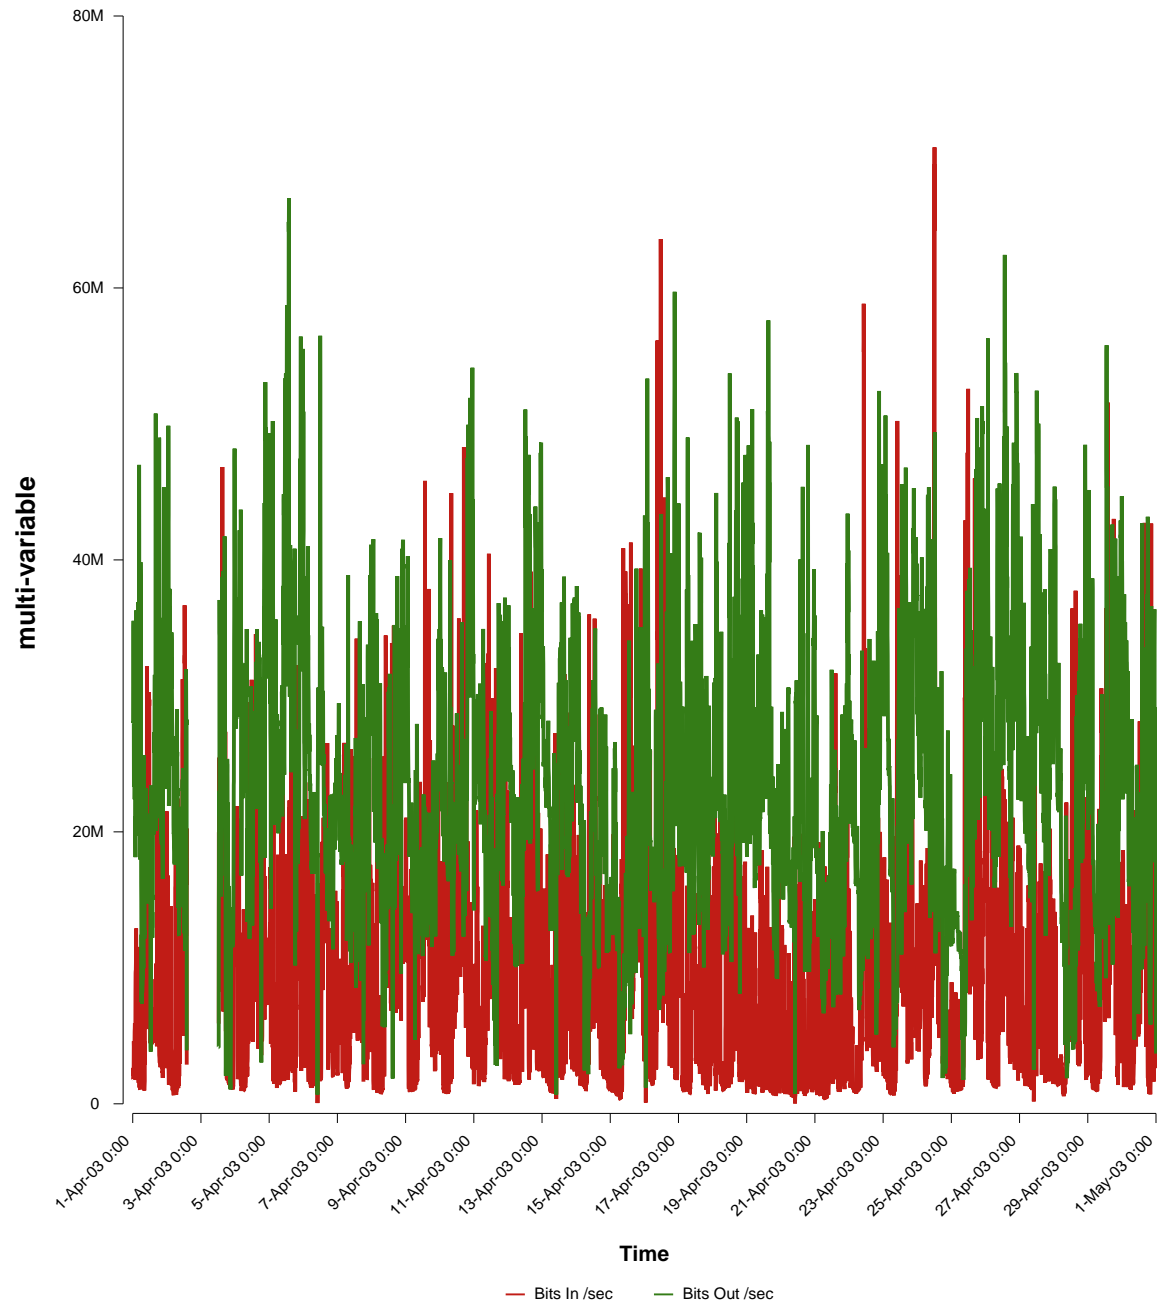

eHealth Trend Report

Divide by Time

SUNET-A-STHLM-SH

From: 2003/04/01 00:00
To: 2003/04/30 23:59

Created: 2003/05/02 06:10:47