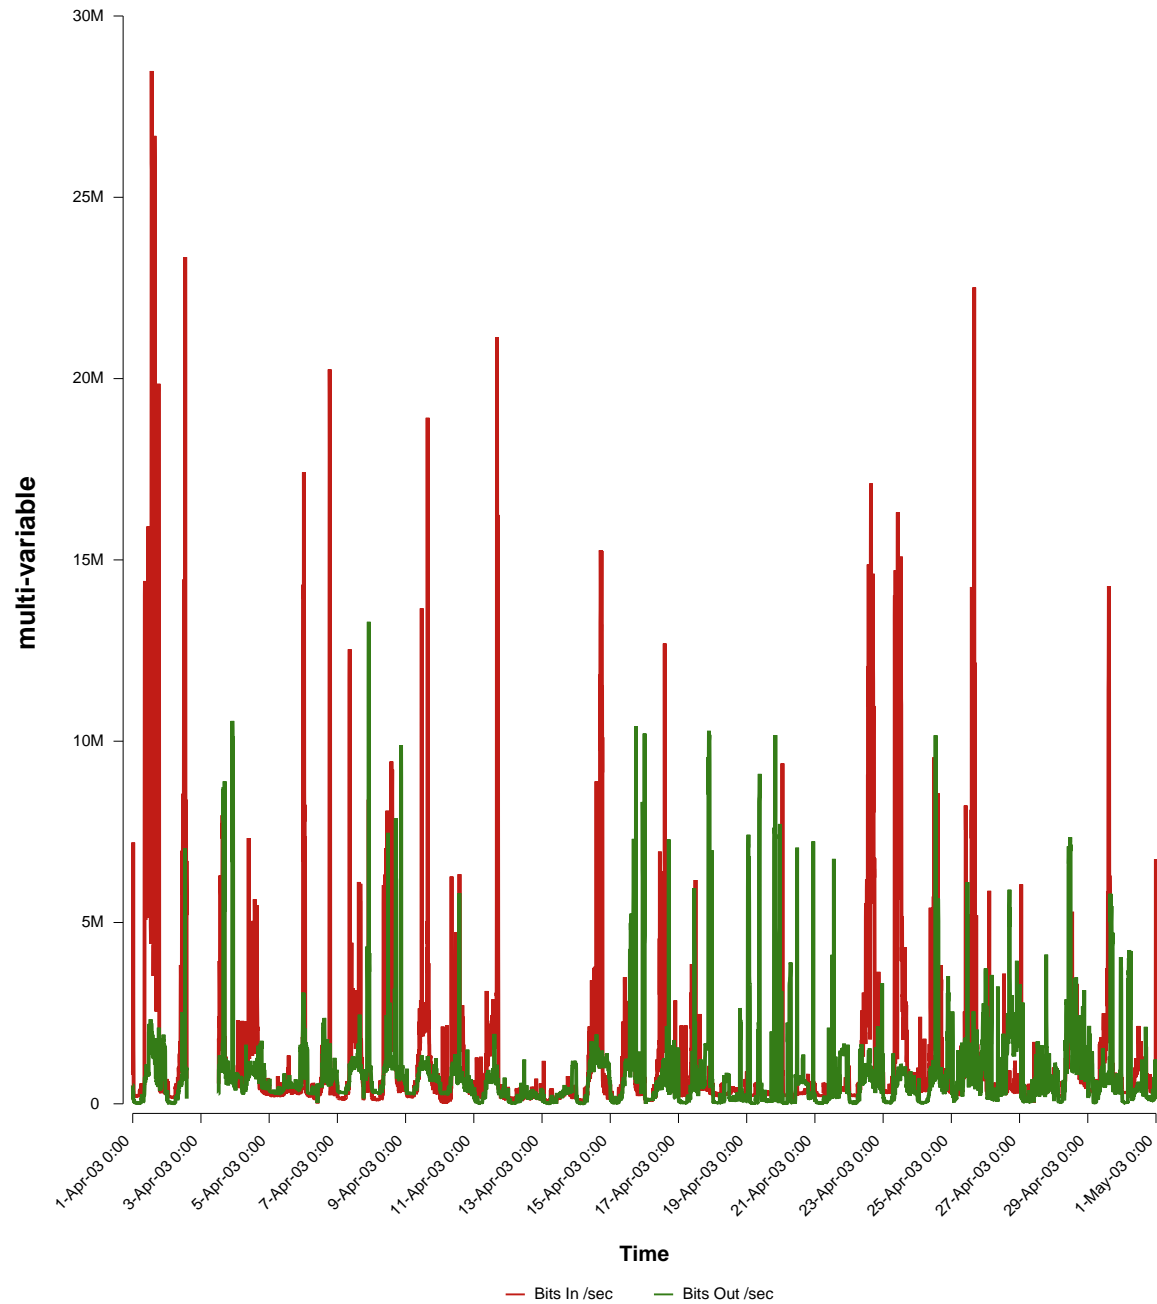

eHealth Trend Report

Divide by Time

SUNET-A-STHLM-LHS

From: 2003/04/01 00:00
To: 2003/04/30 23:59

Created: 2003/05/02 06:02:44