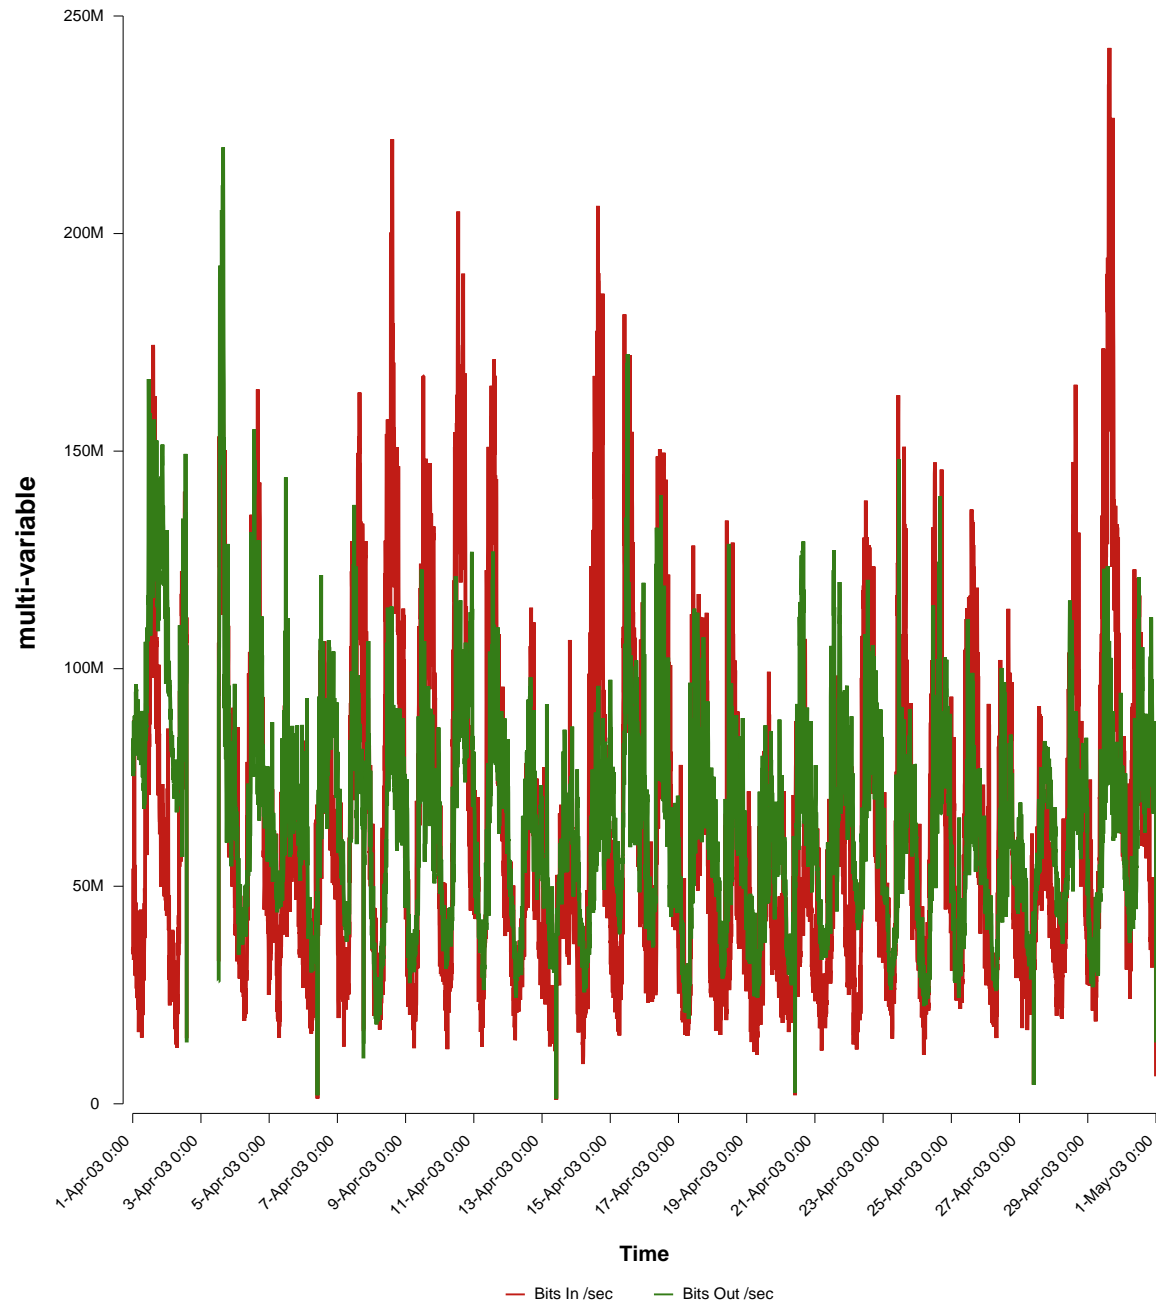

eHealth Trend Report

Divide by Time

SUNET-A-STHLM-KTH

From: 2003/04/01 00:00
To: 2003/04/30 23:59

Created: 2003/05/02 05:50:45