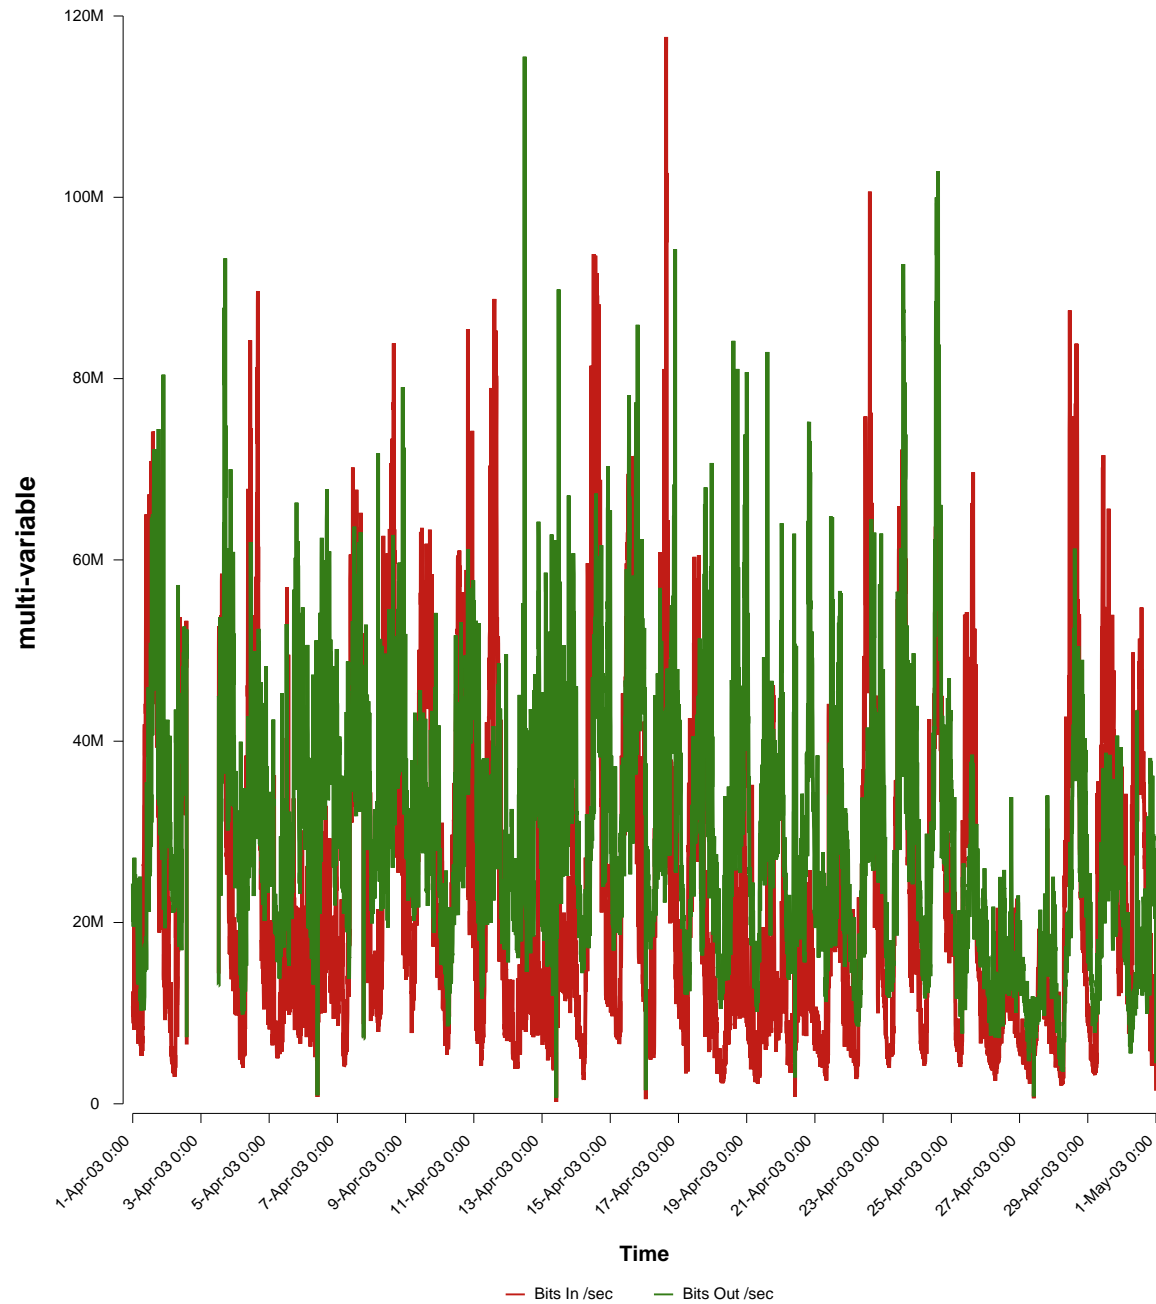

eHealth Trend Report

Divide by Time

SUNET-A-STHLM-KI

From: 2003/04/01 00:00
To: 2003/04/30 23:59

Created: 2003/05/02 05:40:45