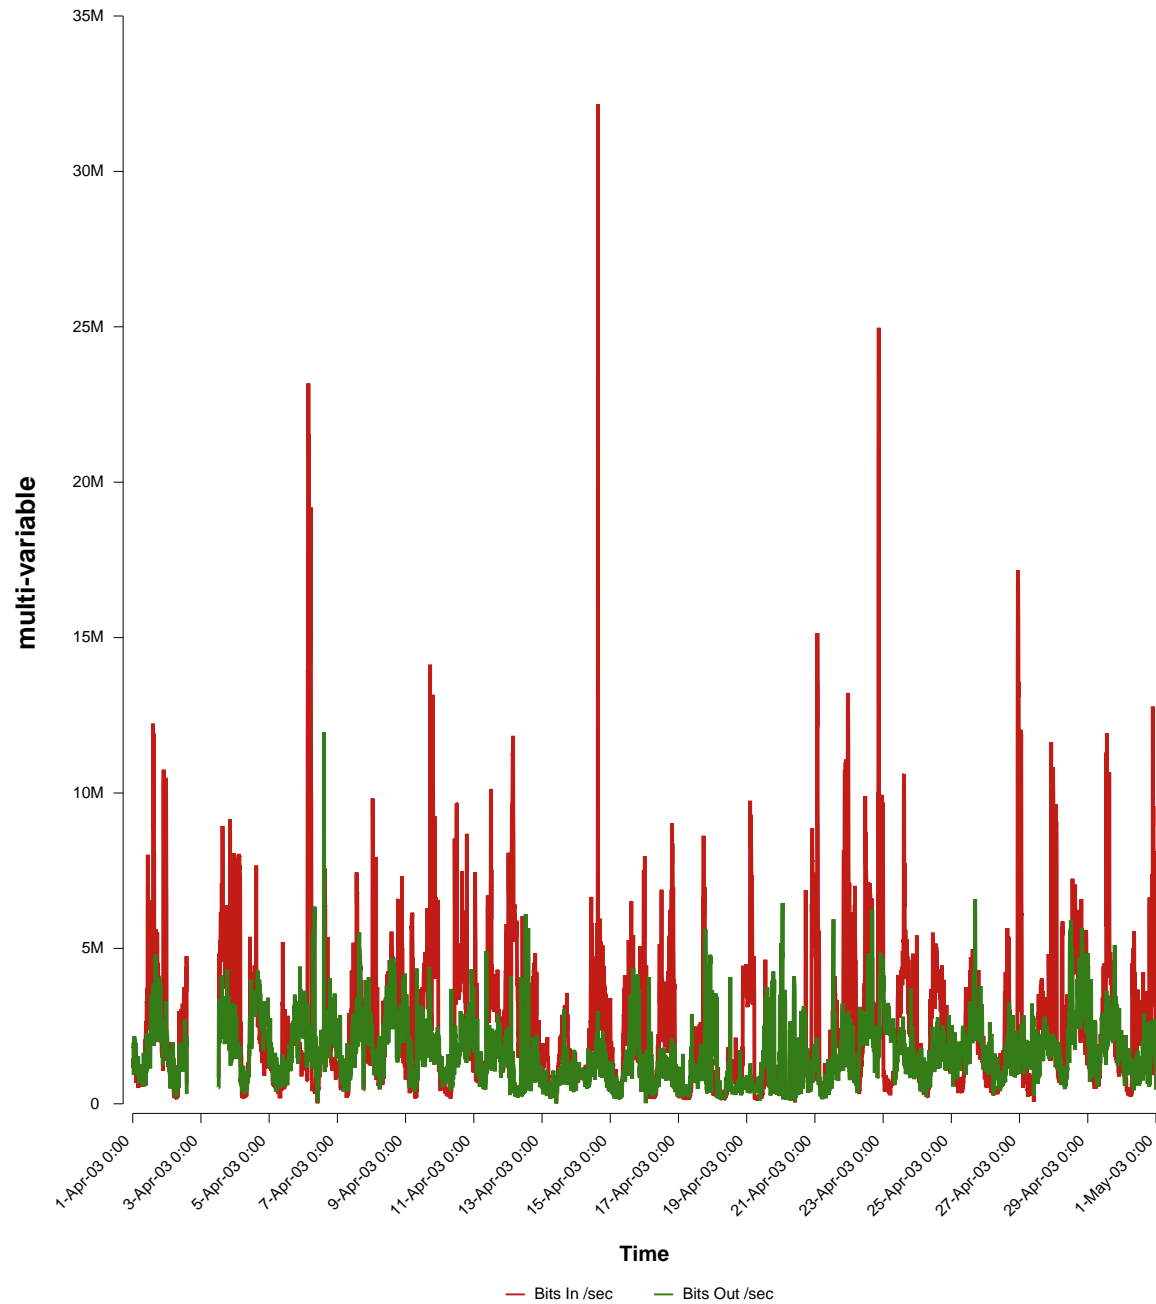

# eHealth Trend Report

Divide by Time

## SUNET-A-STHLM-HHS

From: 2003/04/01 00:00  
To: 2003/04/30 23:59

Created: 2003/05/02 05:30:43