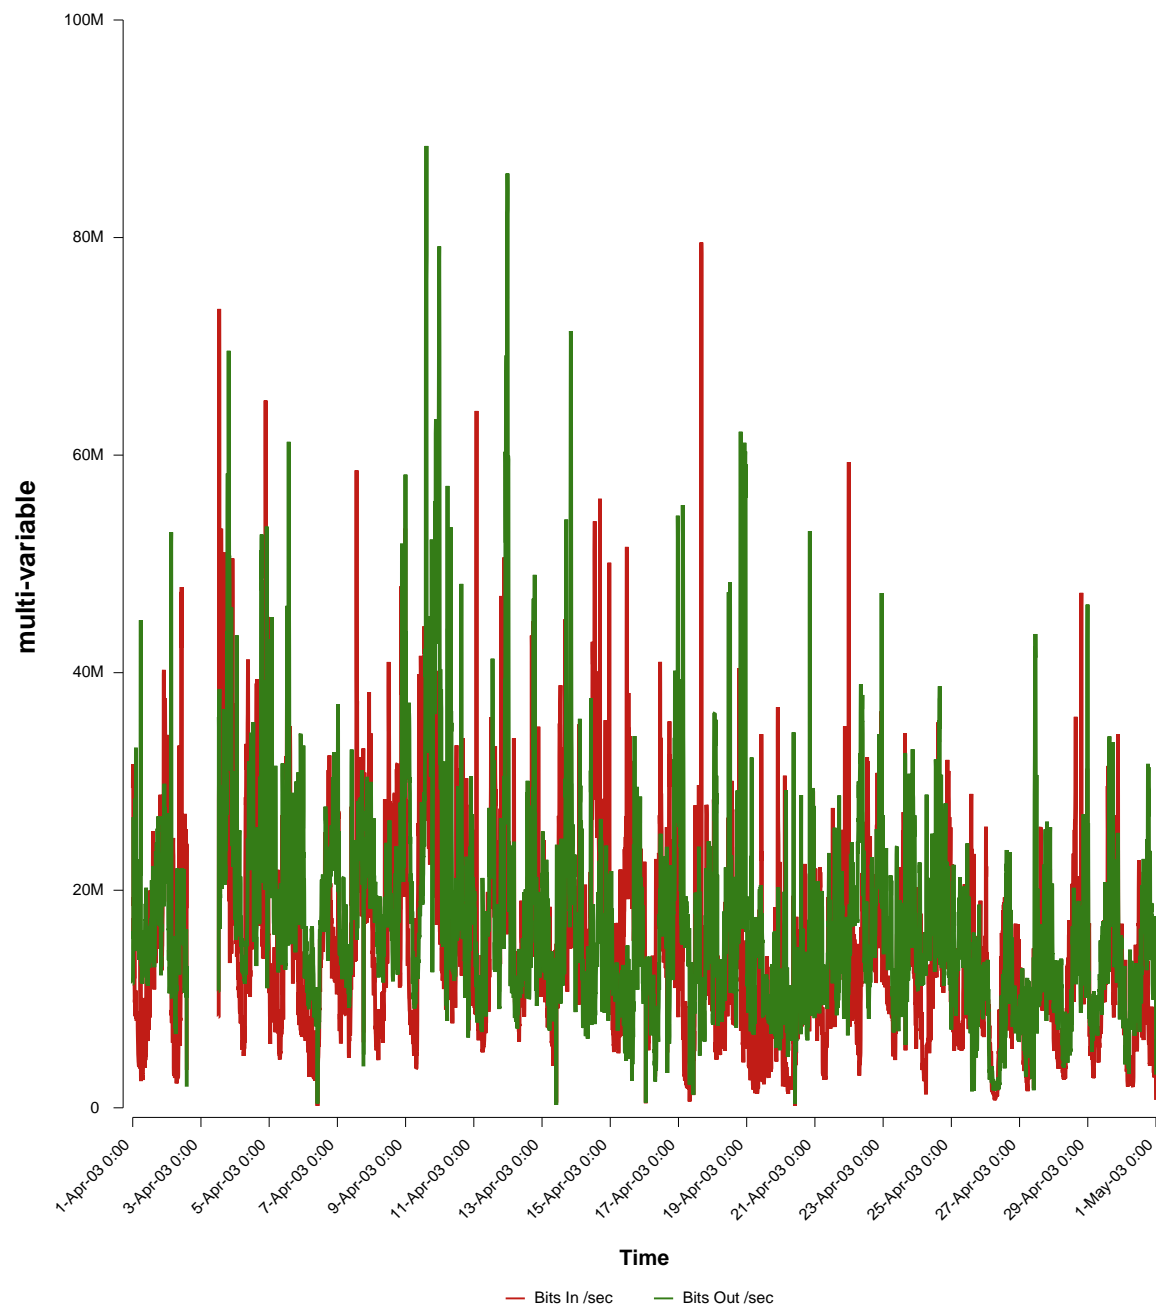

eHealth Trend Report

Divide by Time

SUNET-A-SKOVDE-HIS

From: 2003/04/01 00:00
To: 2003/04/30 23:59

Created: 2003/05/02 05:20:48