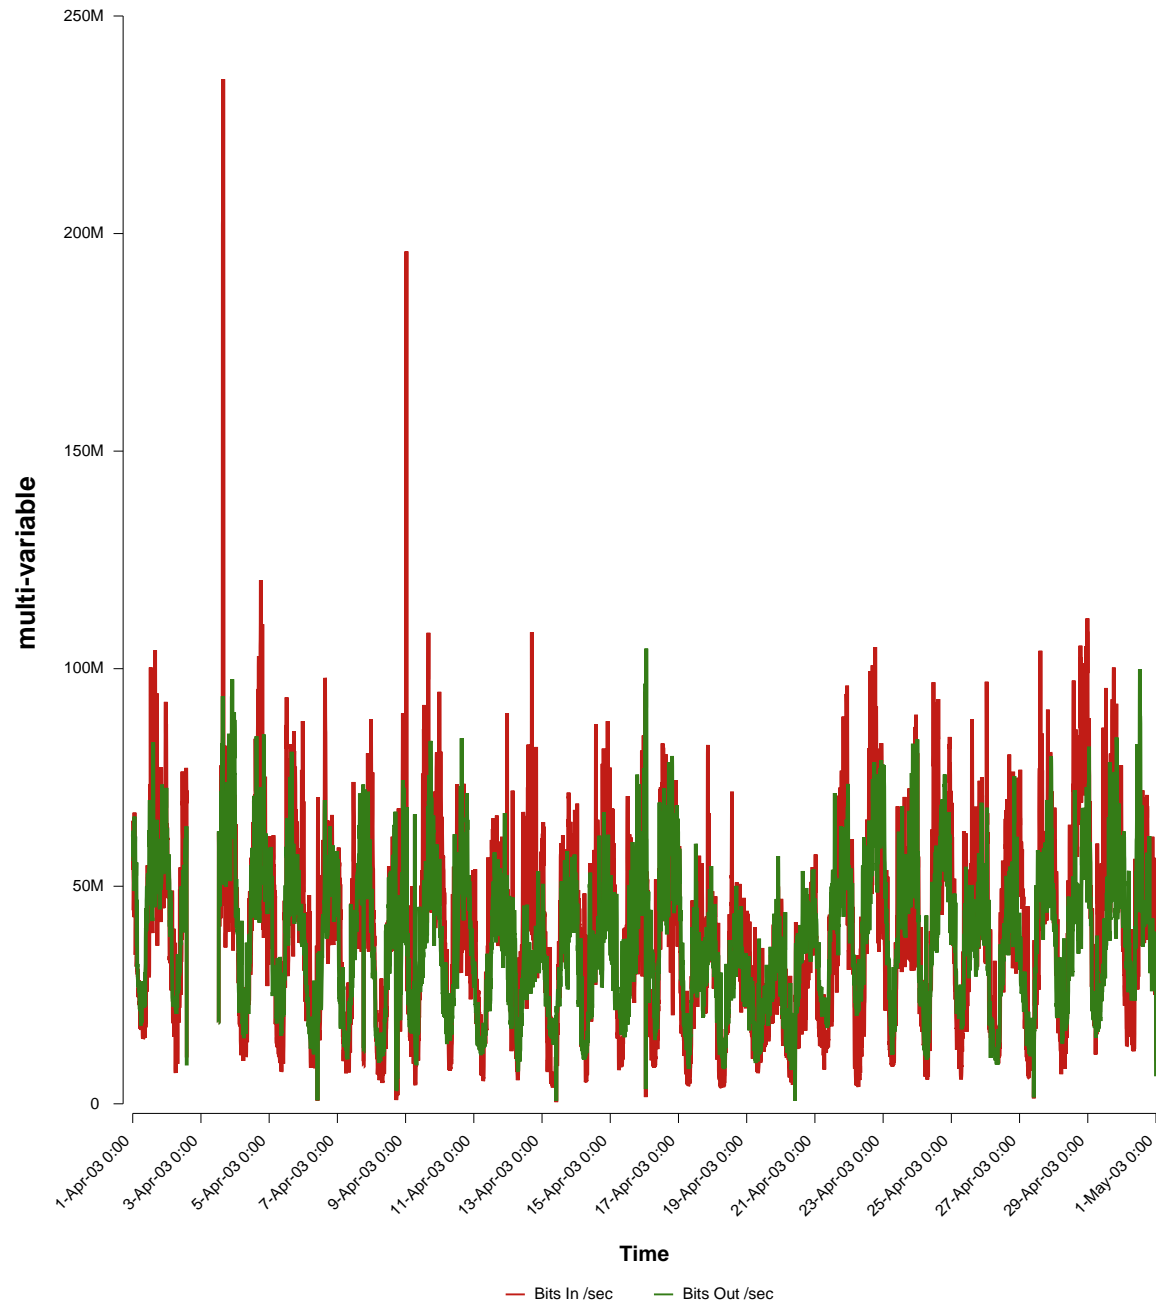

eHealth Trend Report

Divide by Time

SUNET-A-RONNEBY-BTH

From: 2003/04/01 00:00
To: 2003/04/30 23:59

Created: 2003/05/02 05:10:43