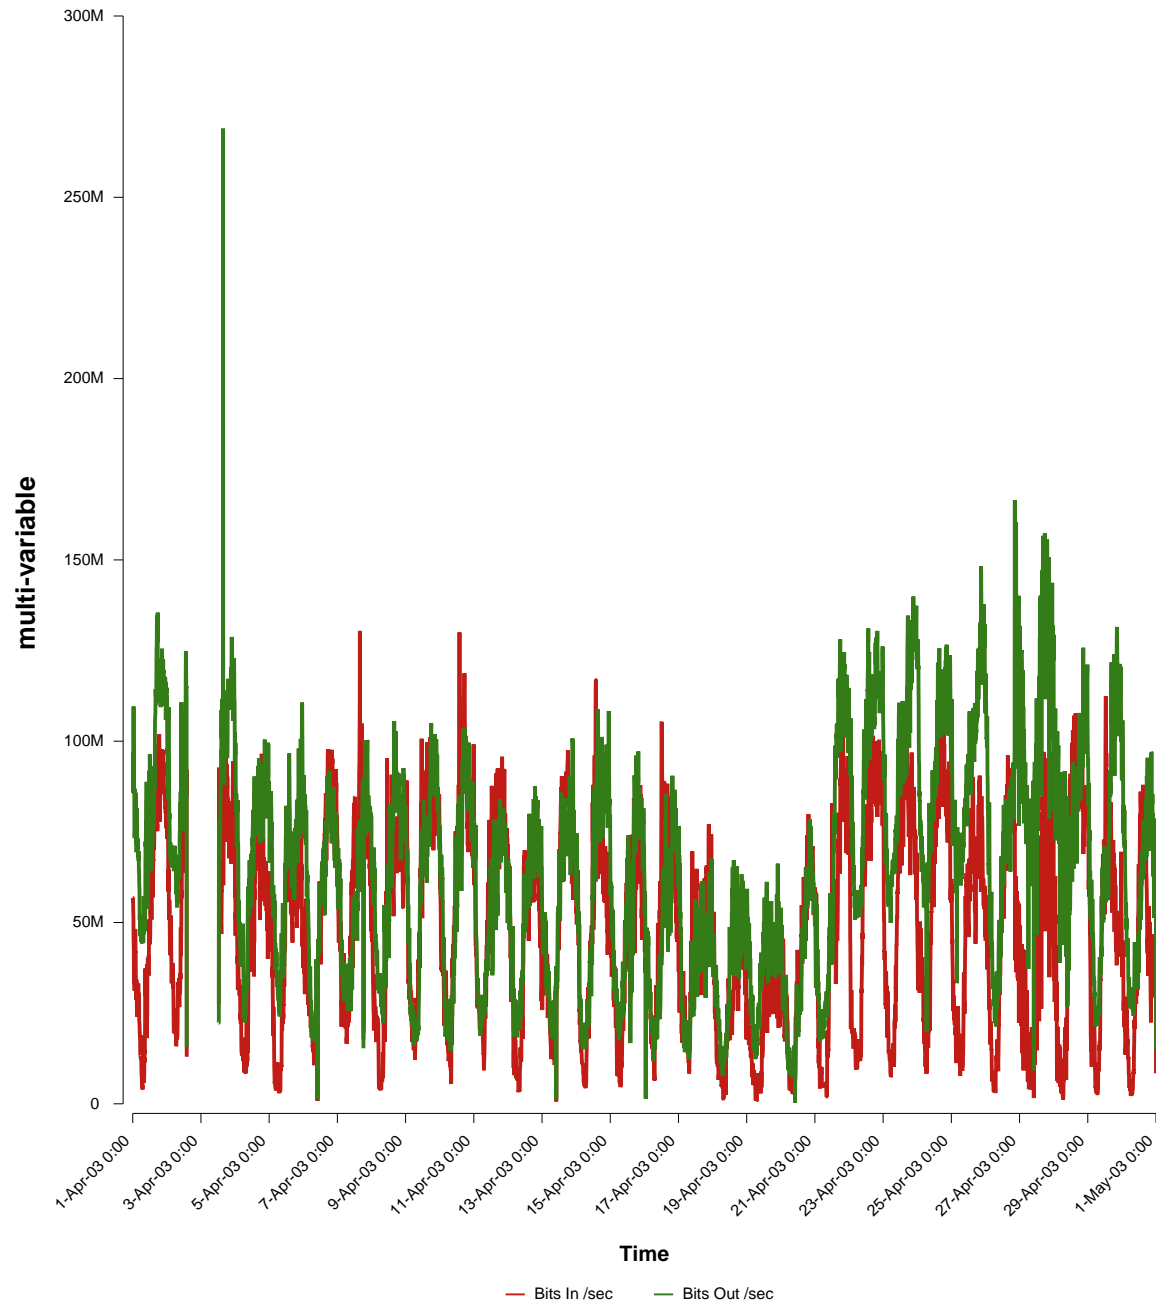

eHealth Trend Report

Divide by Time

SUNET-A-OREBRO-ORU

From: 2003/04/01 00:00
To: 2003/04/30 23:59

Created: 2003/05/02 05:00:50