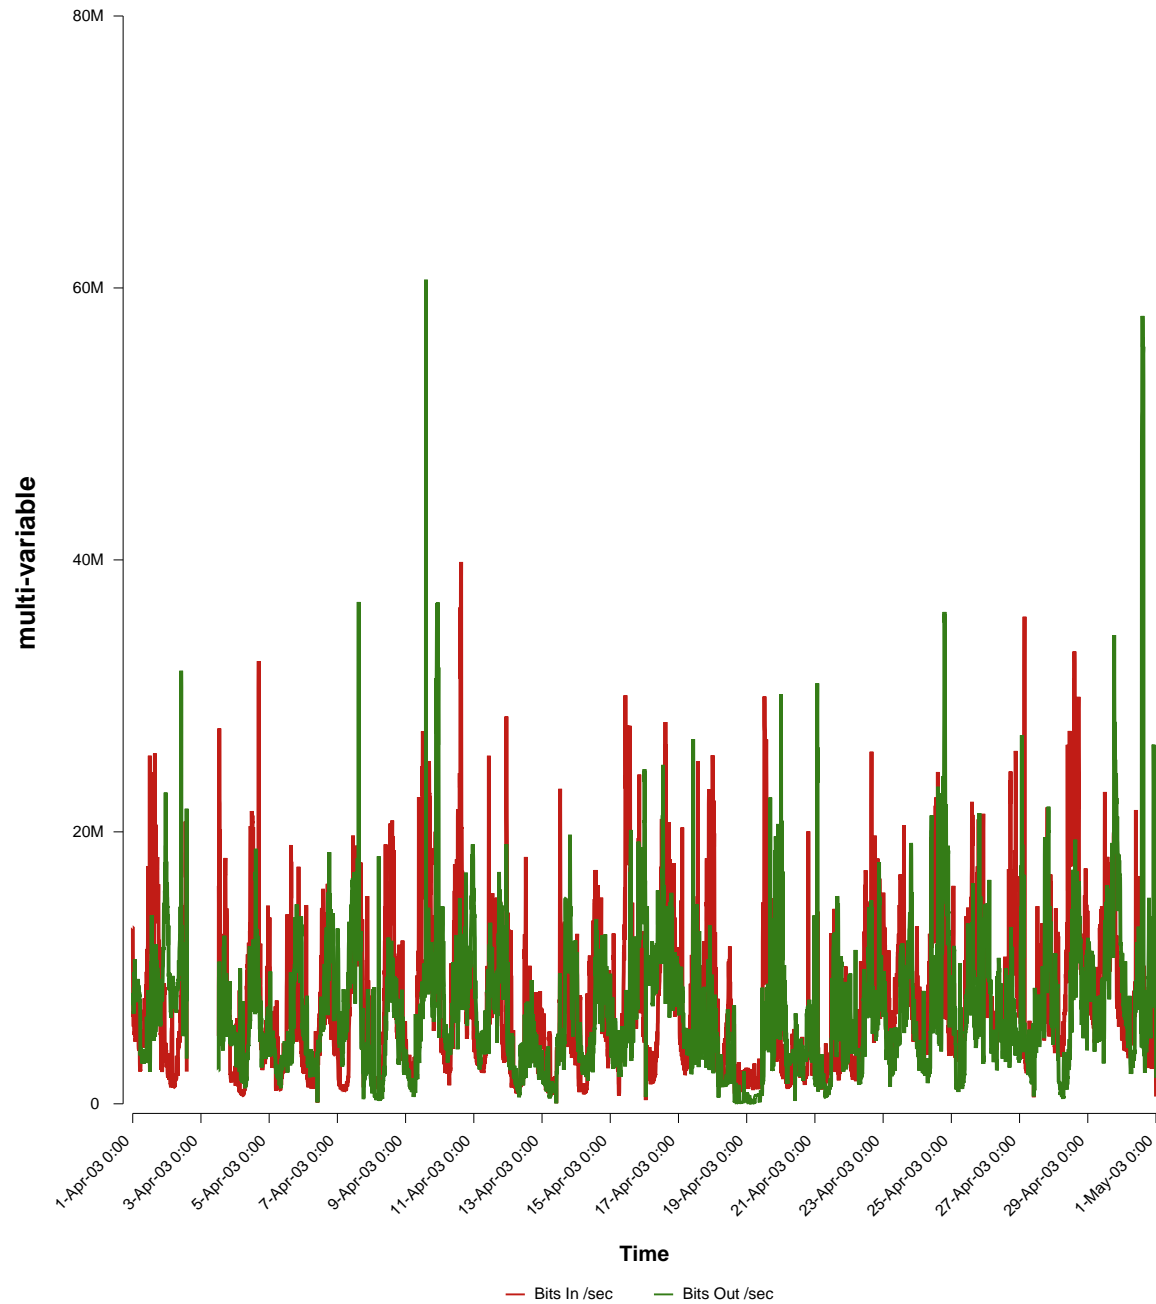

eHealth Trend Report

Divide by Time

SUNET-A-MALMO-MAH

From: 2003/04/01 00:00
To: 2003/04/30 23:59

Created: 2003/05/02 04:50:47