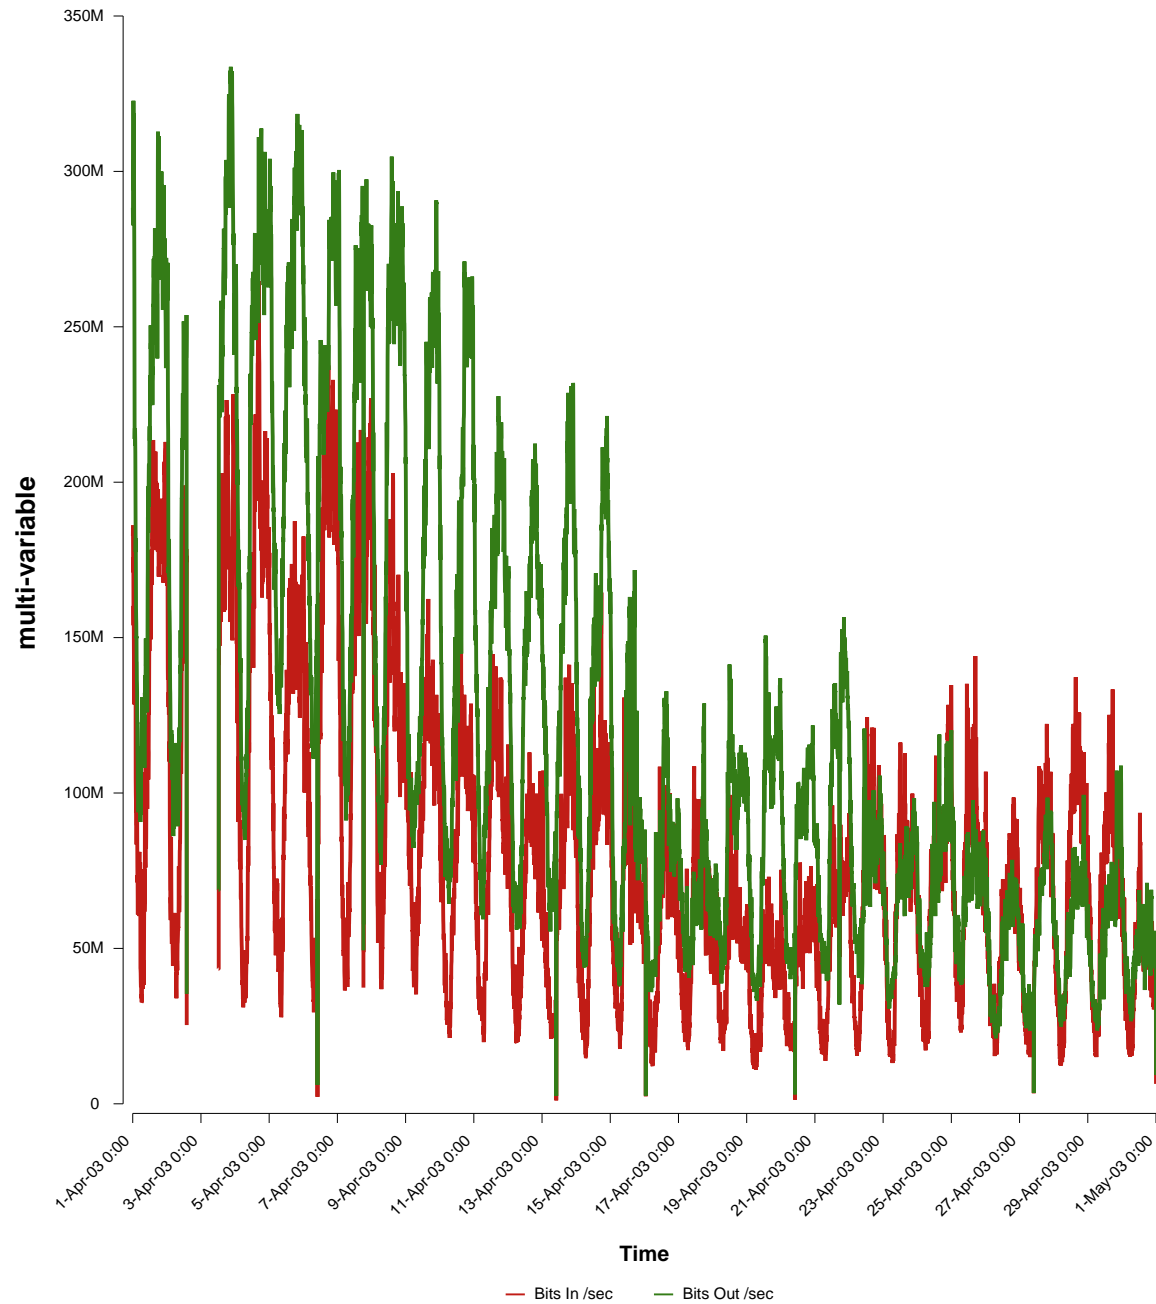

eHealth Trend Report

Divide by Time

SUNET-A-LUND-LU

From: 2003/04/01 00:00
To: 2003/04/30 23:59

Created: 2003/05/02 04:50:45