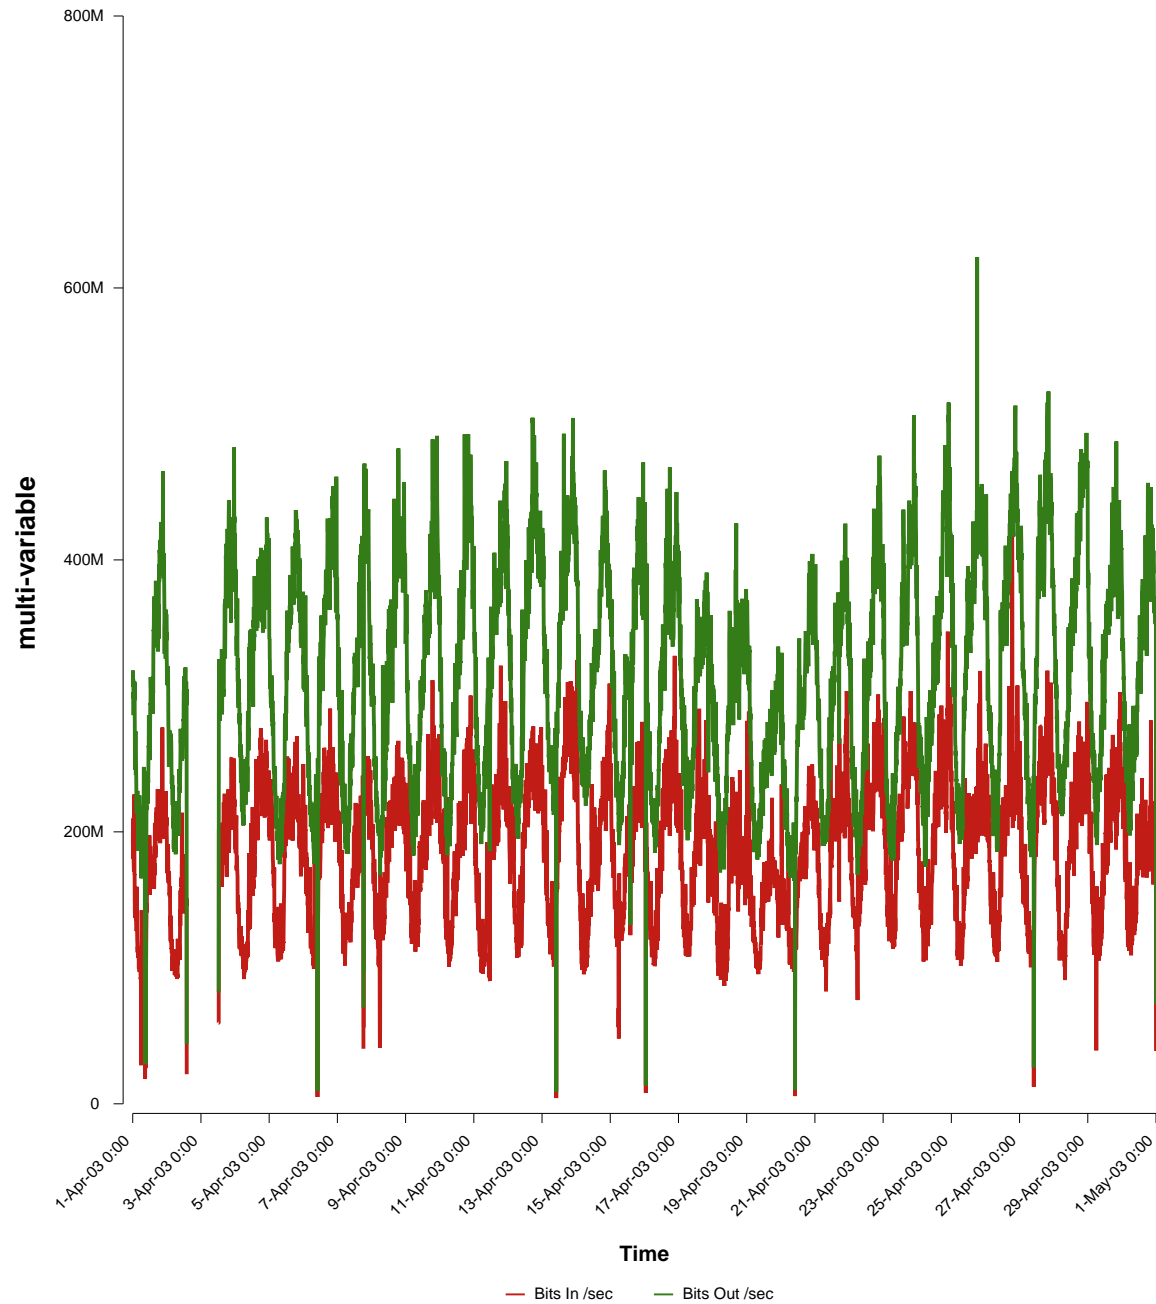

eHealth Trend Report

Divide by Time

SUNET-A-LULEA-LTU

From: 2003/04/01 00:00
To: 2003/04/30 23:59

Created: 2003/05/02 04:45:43