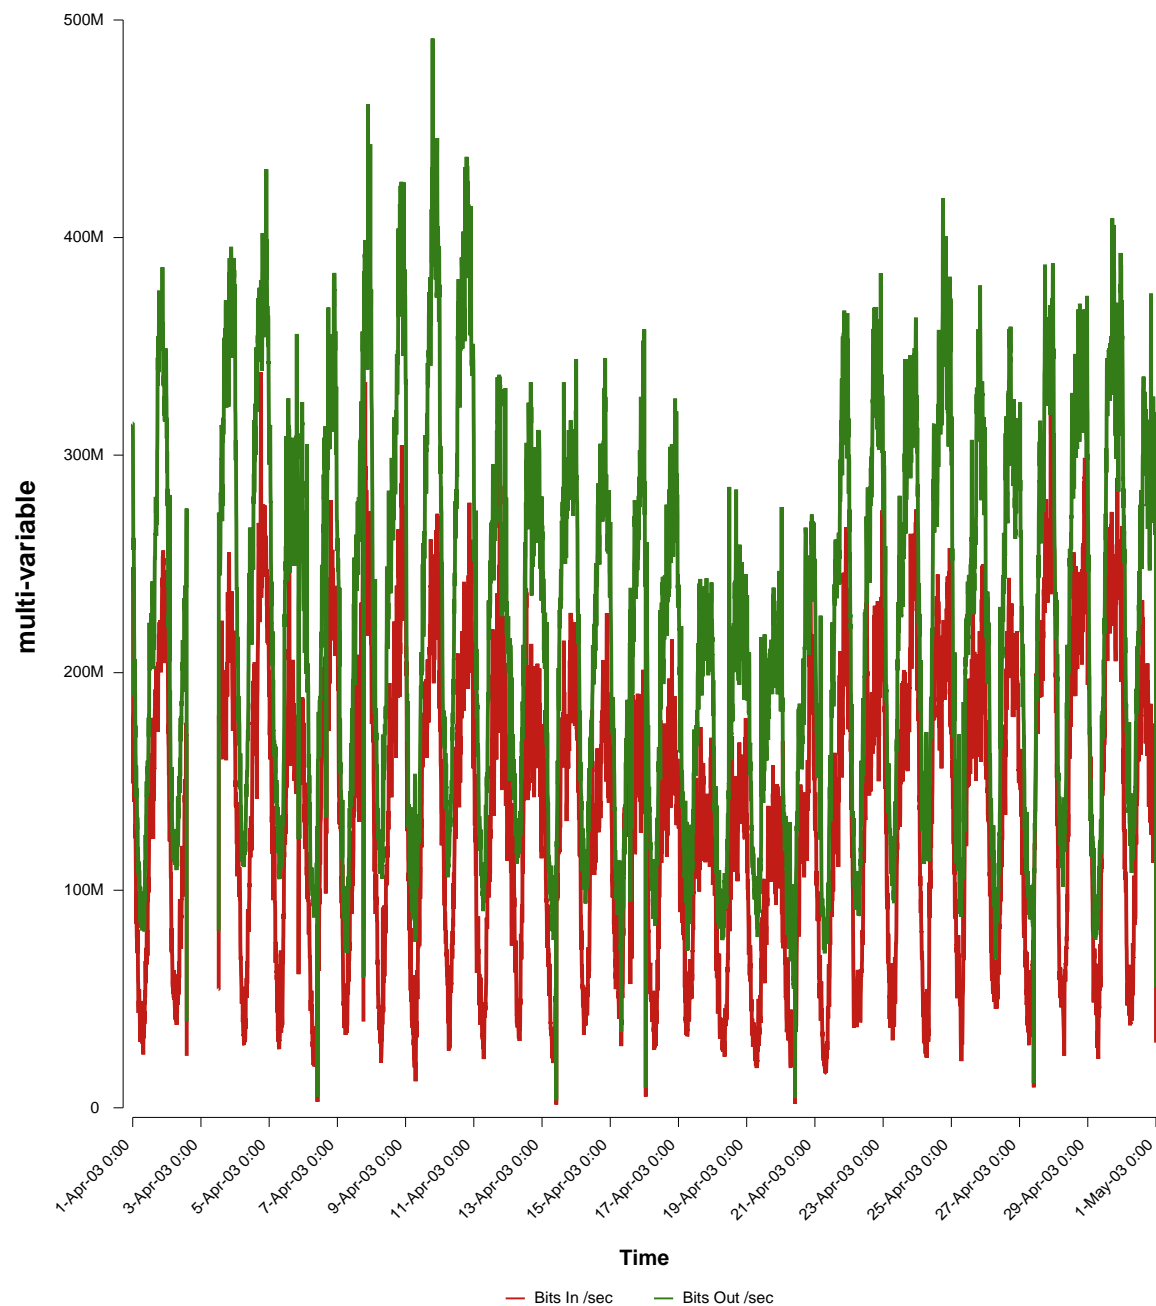

eHealth Trend Report

Divide by Time

SUNET-A-LINKOPING-LIU

From: 2003/04/01 00:00
To: 2003/04/30 23:59

Created: 2003/05/02 04:30:42