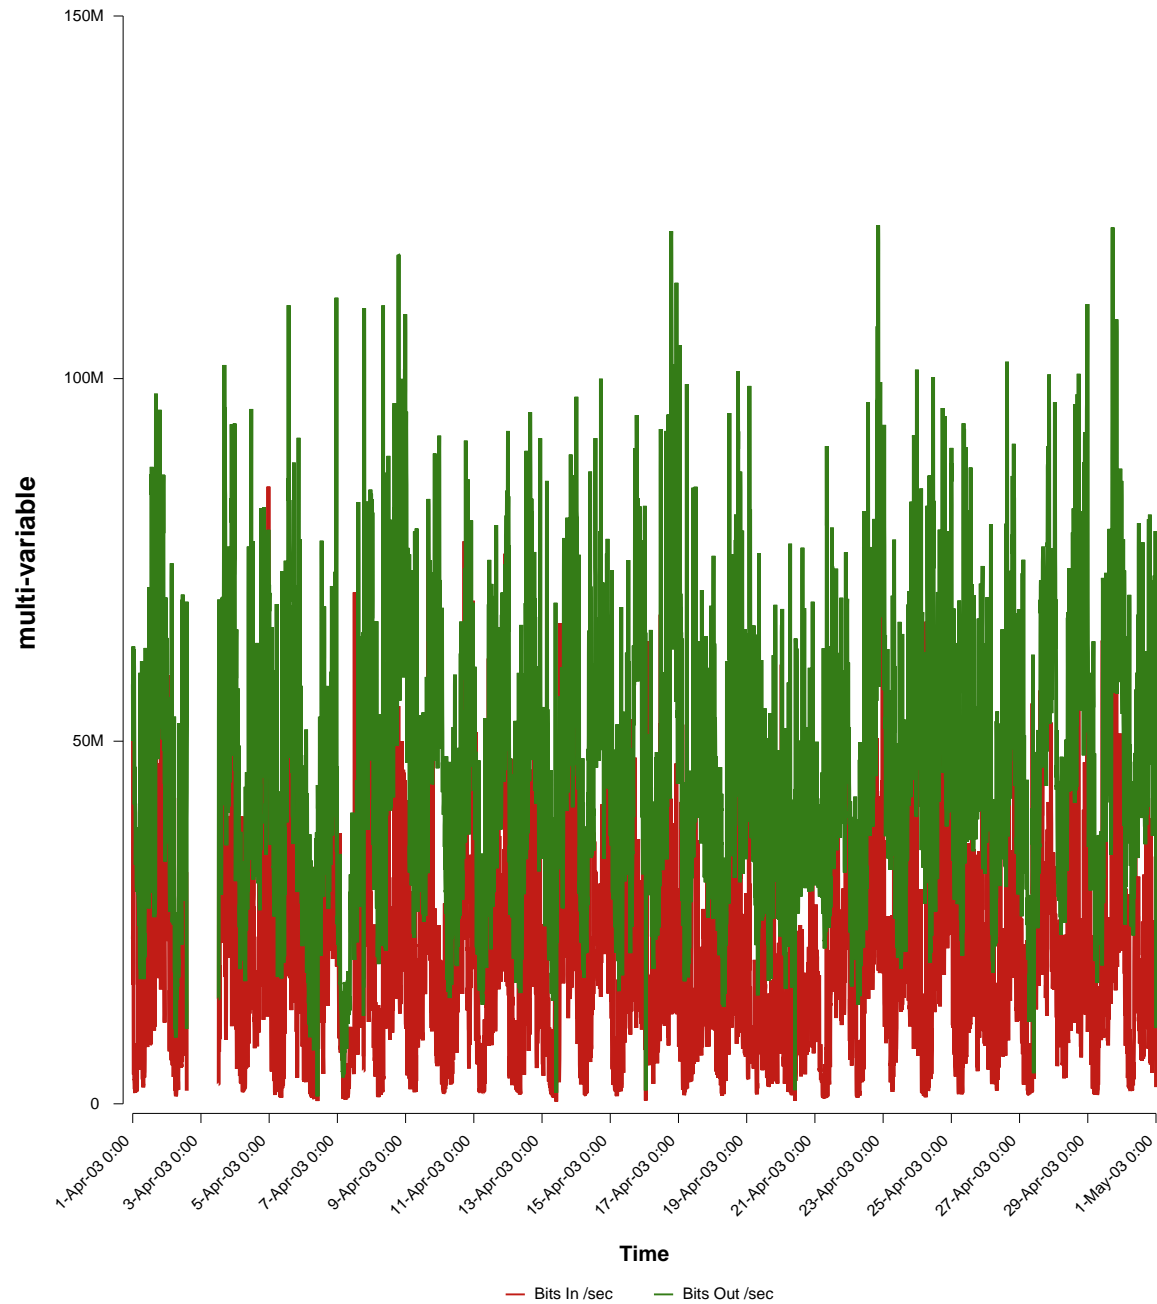

# eHealth Trend Report

Divide by Time

## SUNET-A-KRISTIANSTAD-HKR

From: 2003/04/01 00:00  
To: 2003/04/30 23:59

Created: 2003/05/02 04:20:45