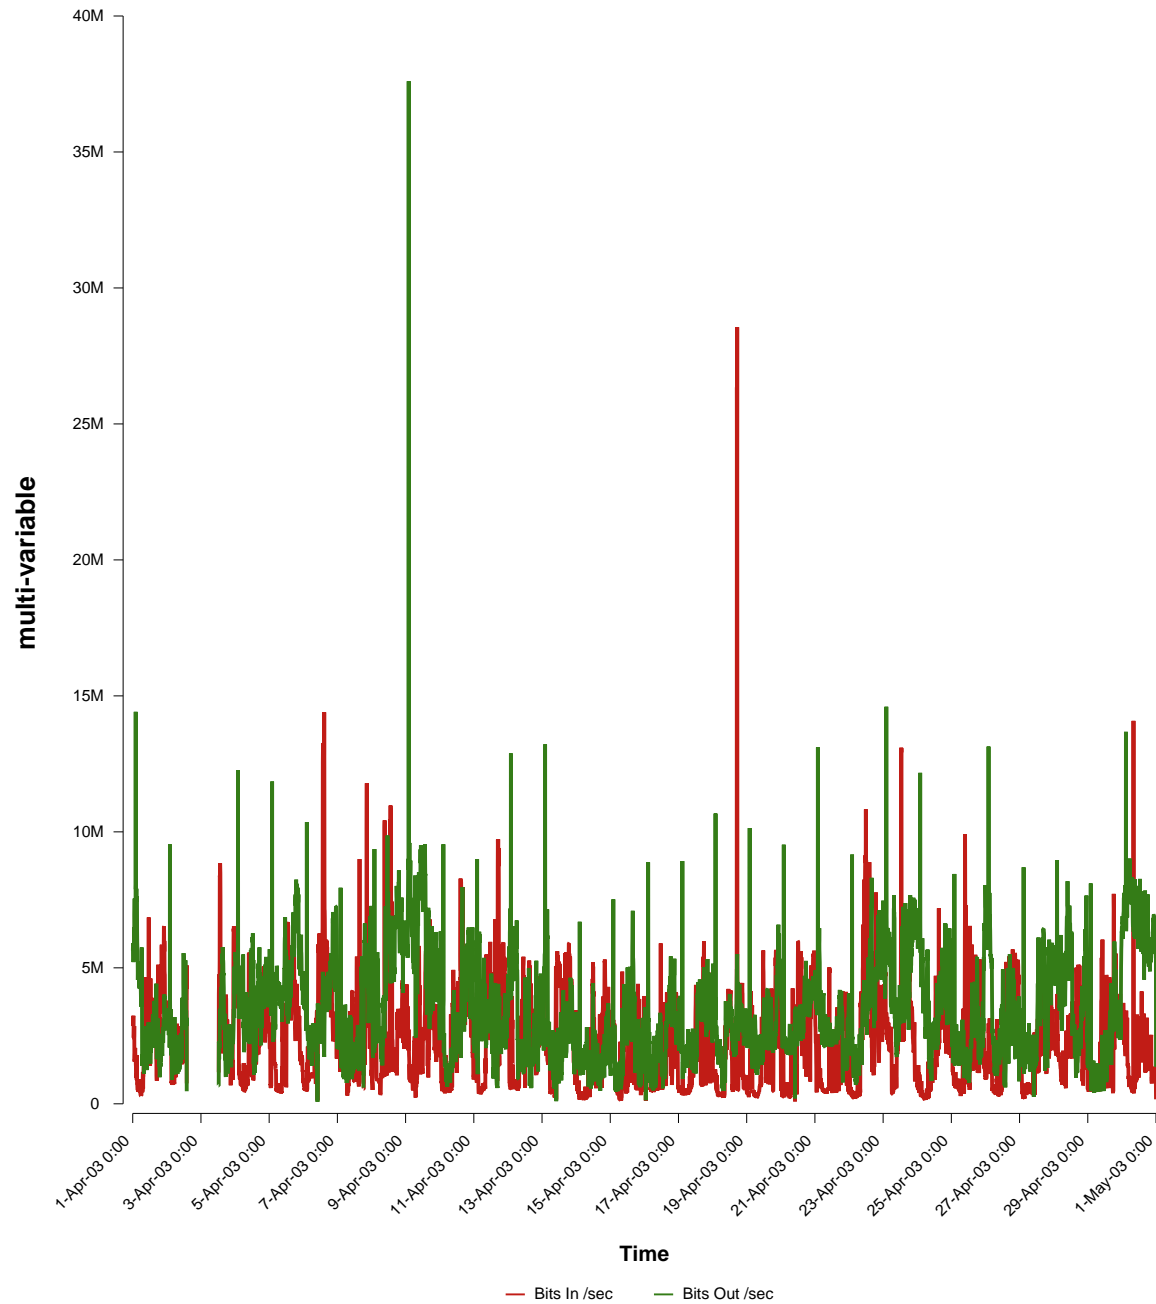

eHealth Trend Report

Divide by Time

SUNET-A-KIRUNA-IRF

From: 2003/04/01 00:00
To: 2003/04/30 23:59

Created: 2003/05/02 04:10:41