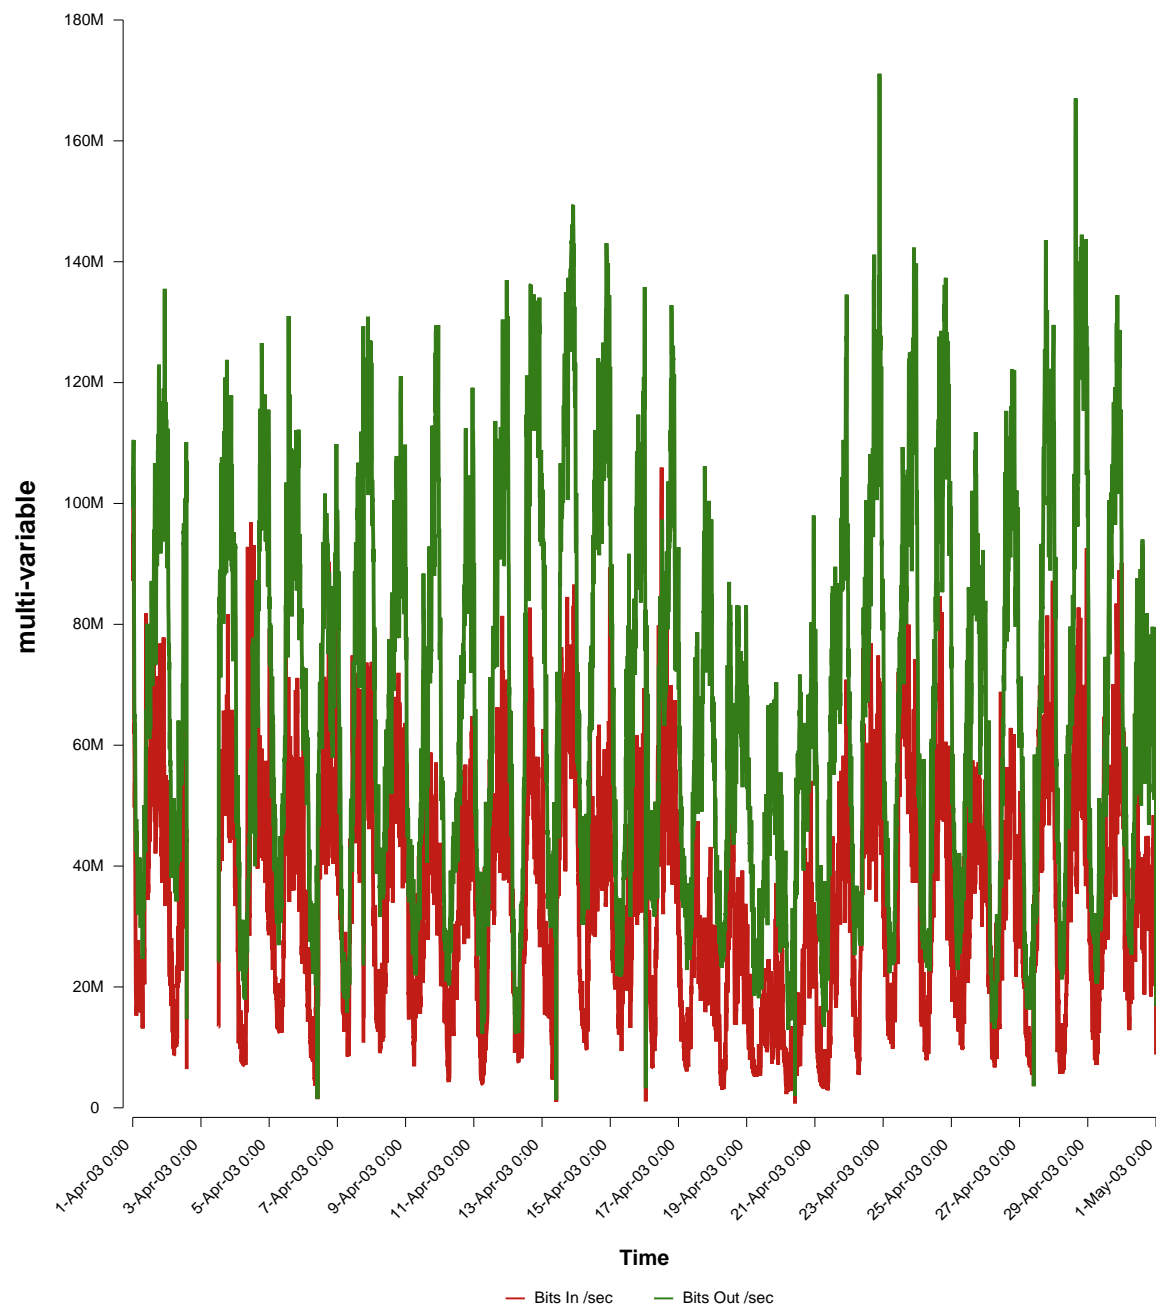

eHealth Trend Report

Divide by Time

SUNET-A-KARLSTAD-KAU

From: 2003/04/01 00:00
To: 2003/04/30 23:59

Created: 2003/05/02 04:00:40