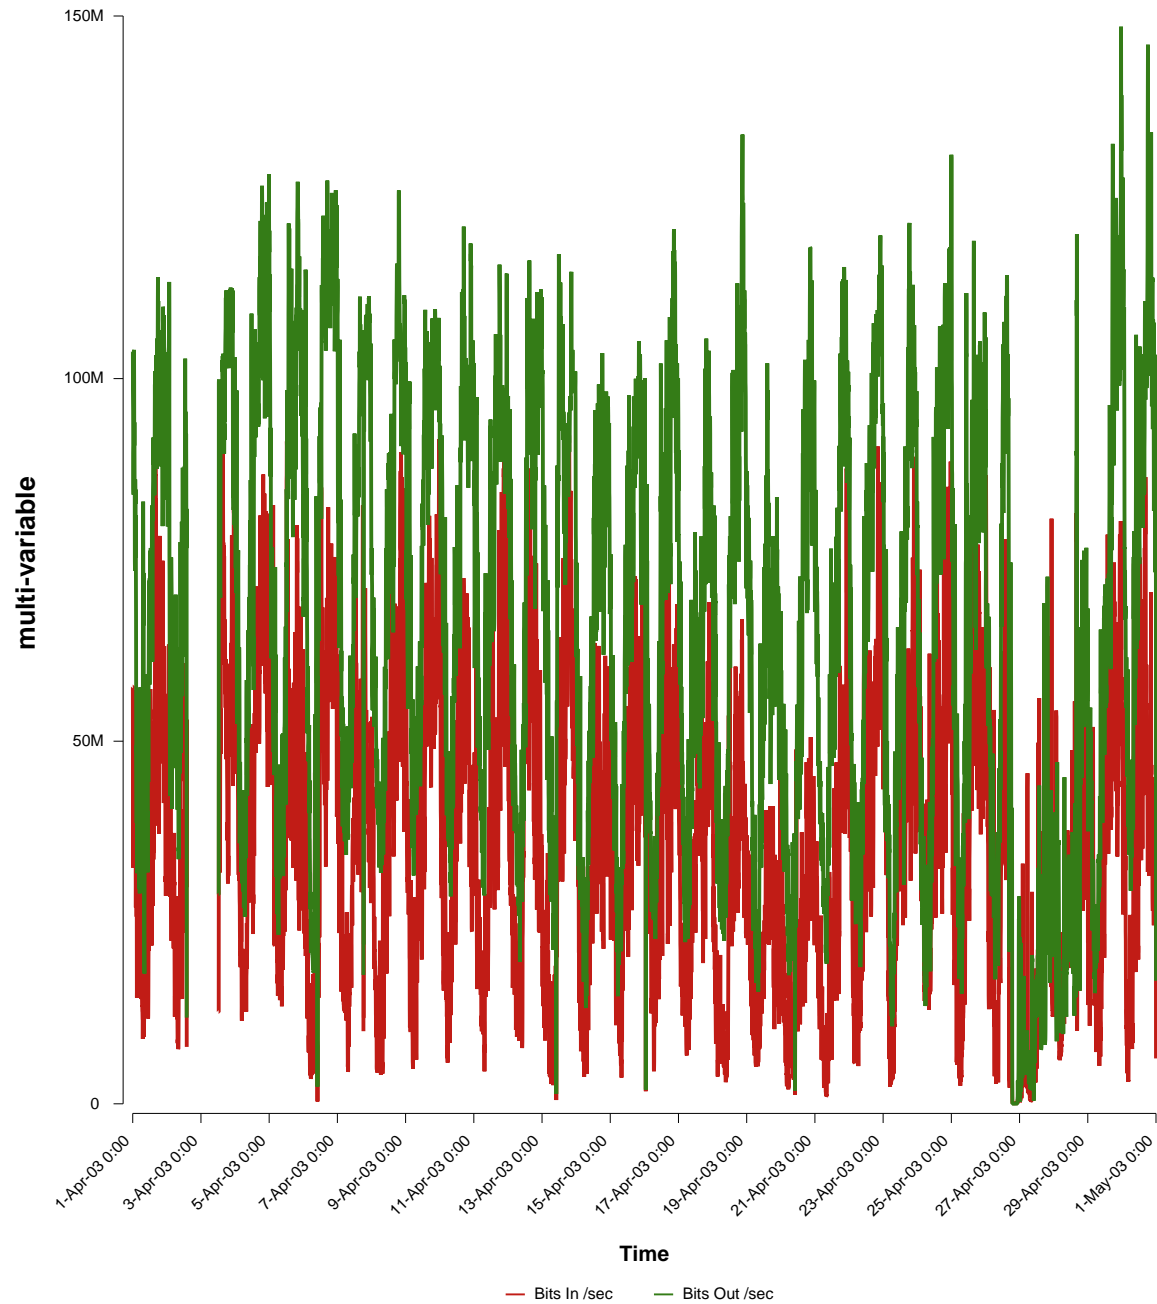

# eHealth Trend Report

Divide by Time

## SUNET-A-KALMAR-HIK

From: 2003/04/01 00:00  
To: 2003/04/30 23:59

Created: 2003/05/02 03:50:44