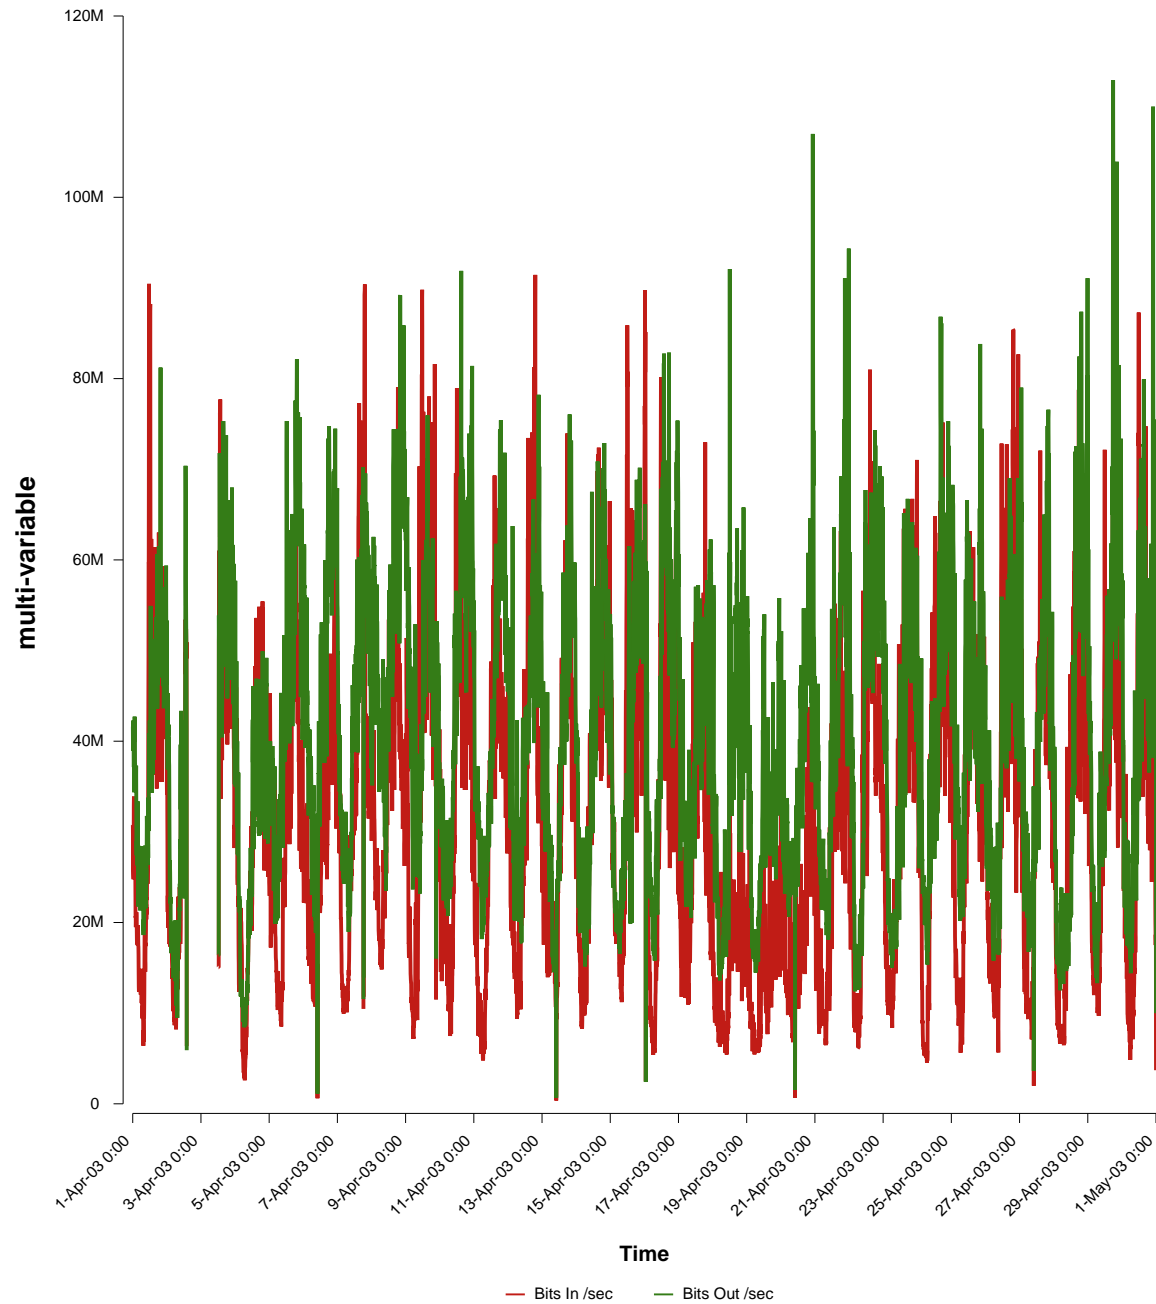

# eHealth Trend Report

Divide by Time

## SUNET-A-JONKOPING-HJ

From: 2003/04/01 00:00  
To: 2003/04/30 23:59

Created: 2003/05/02 03:40:44