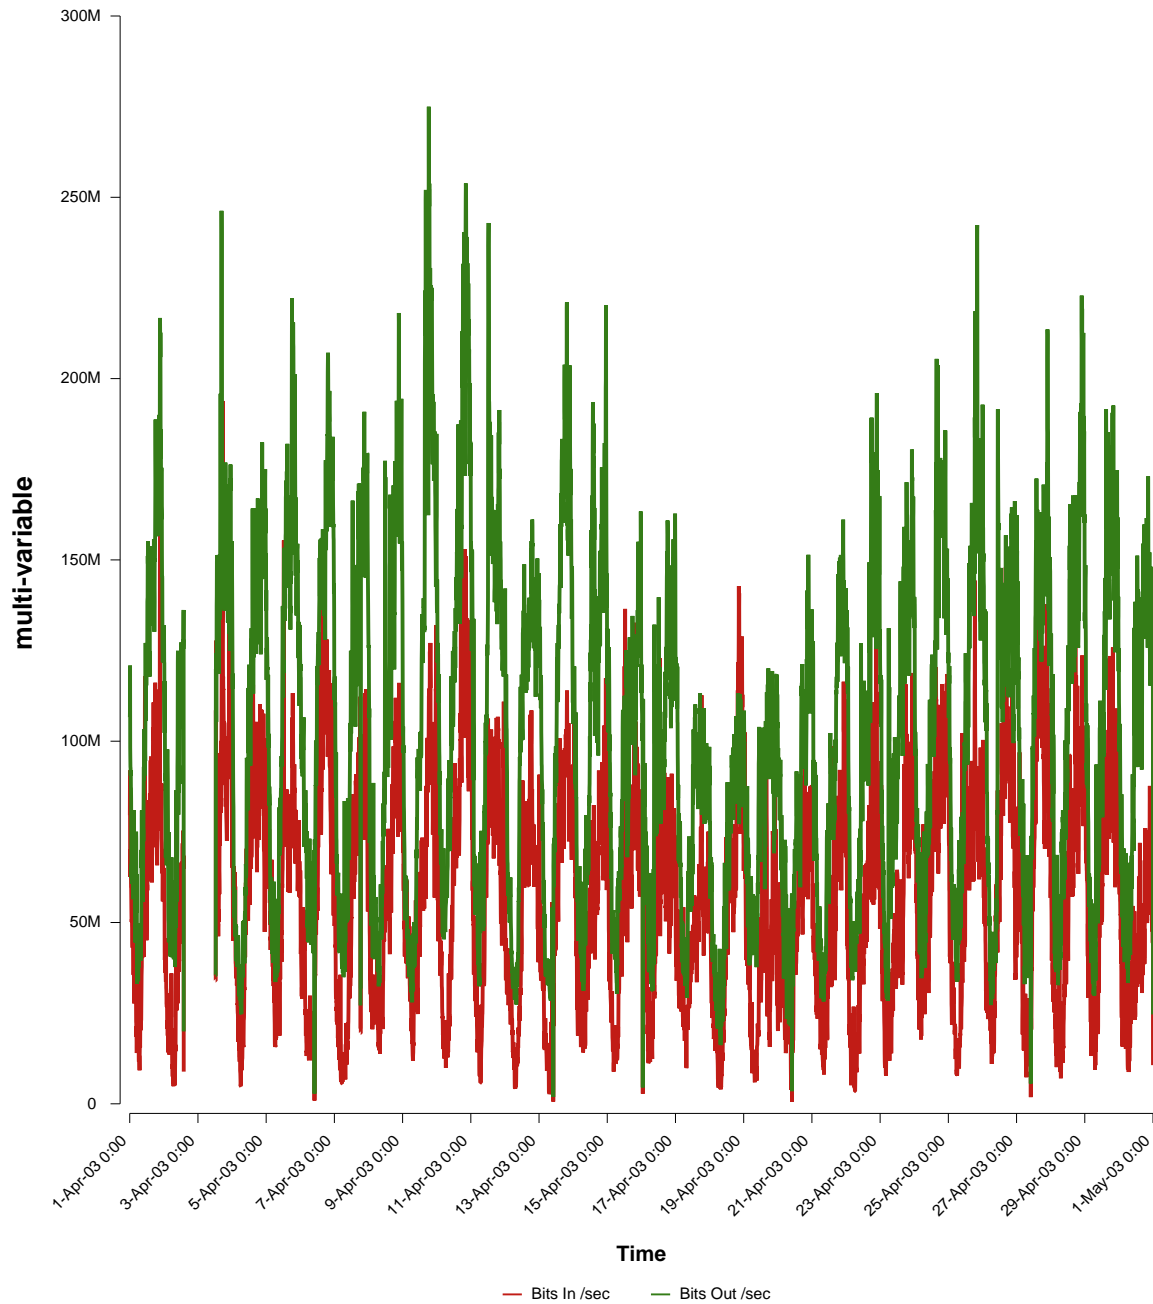

eHealth Trend Report

Divide by Time

SUNET-A-HALMSTAD-HH

From: 2003/04/01 00:00
To: 2003/04/30 23:59

Created: 2003/05/02 03:50:42