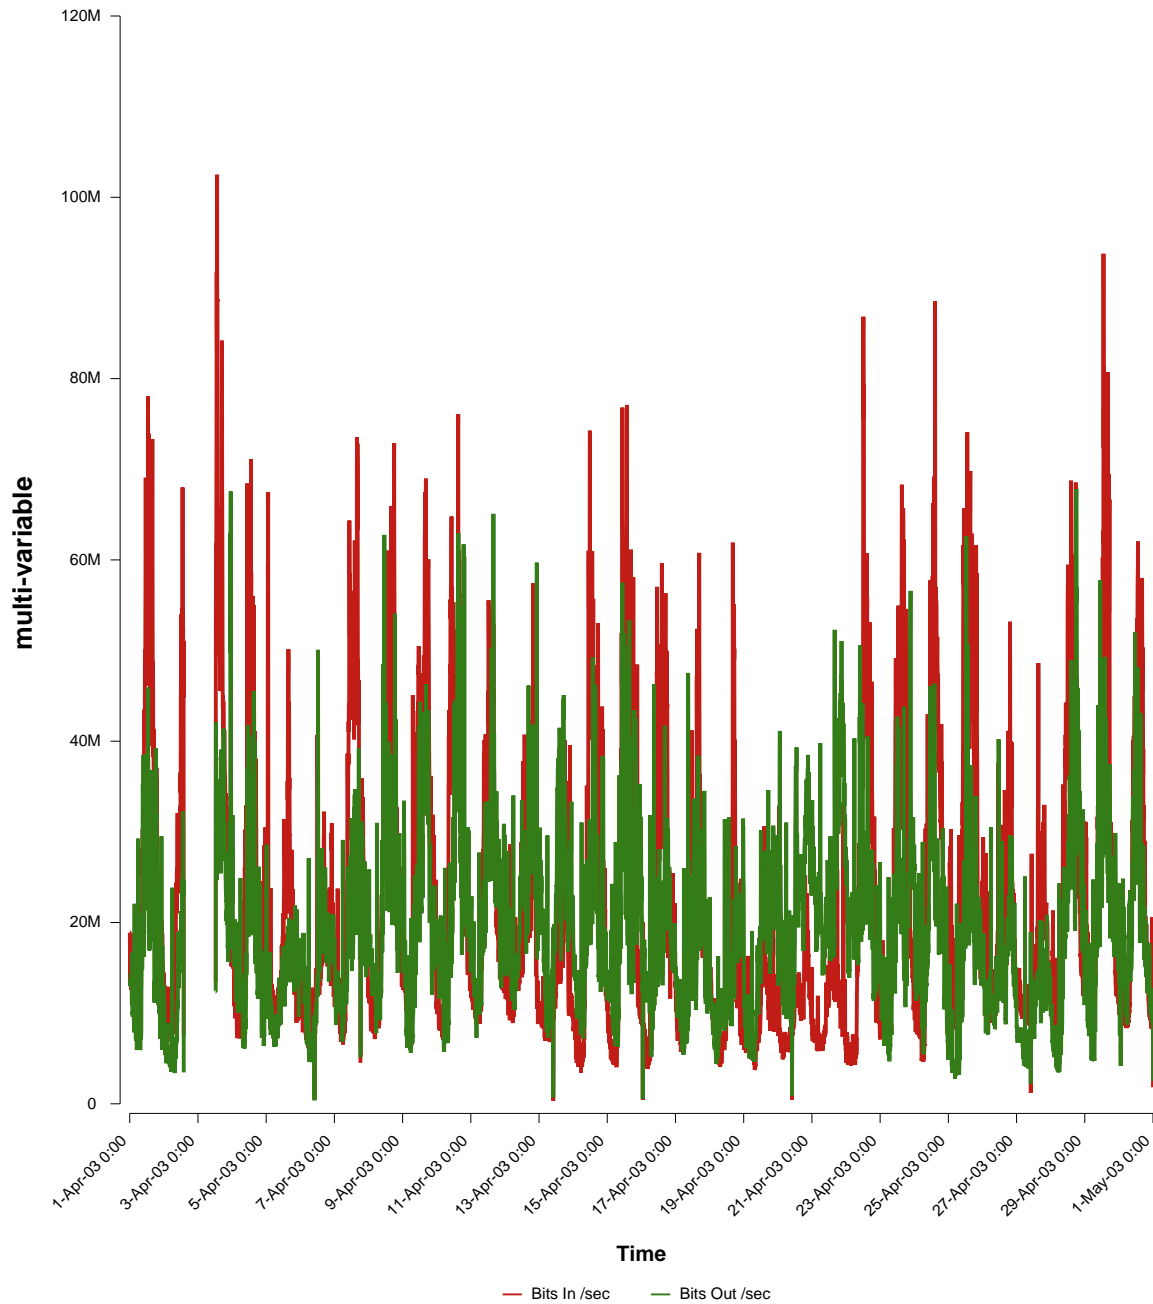

# eHealth Trend Report

Divide by Time

## SUNET-A-GBG-GU

From: 2003/04/01 00:00  
To: 2003/04/30 23:59

Created: 2003/05/02 03:40:41