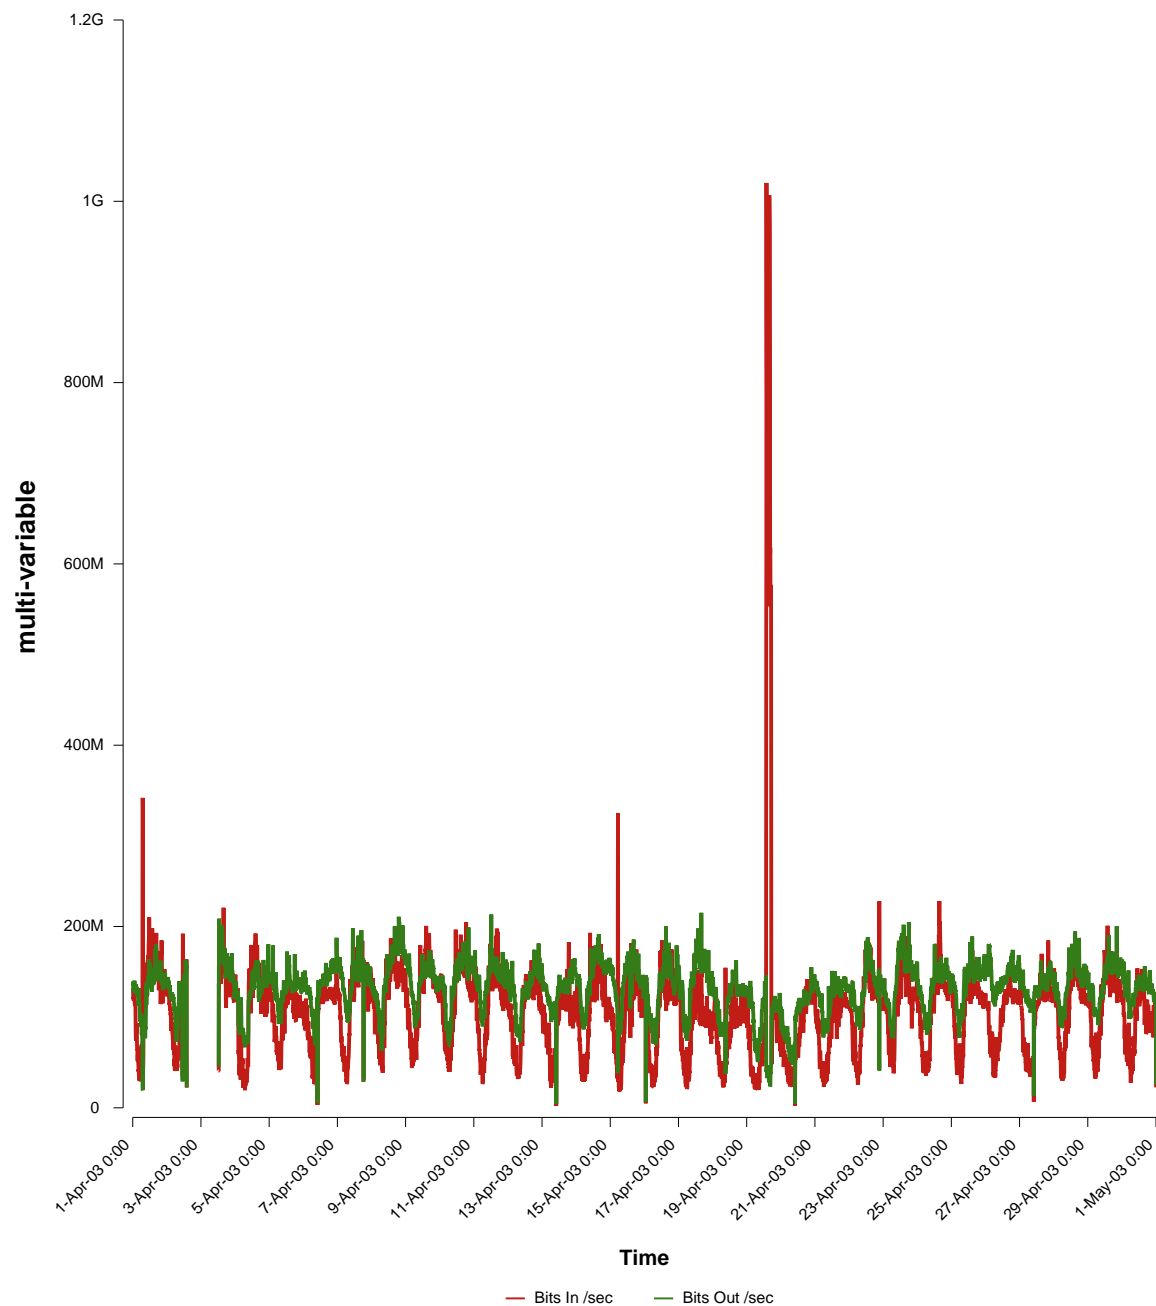

eHealth Trend Report

Divide by Time

SUNET-A-GBG-CHALMERS

From: 2003/04/01 00:00
To: 2003/04/30 23:59

Created: 2003/05/02 03:30:39