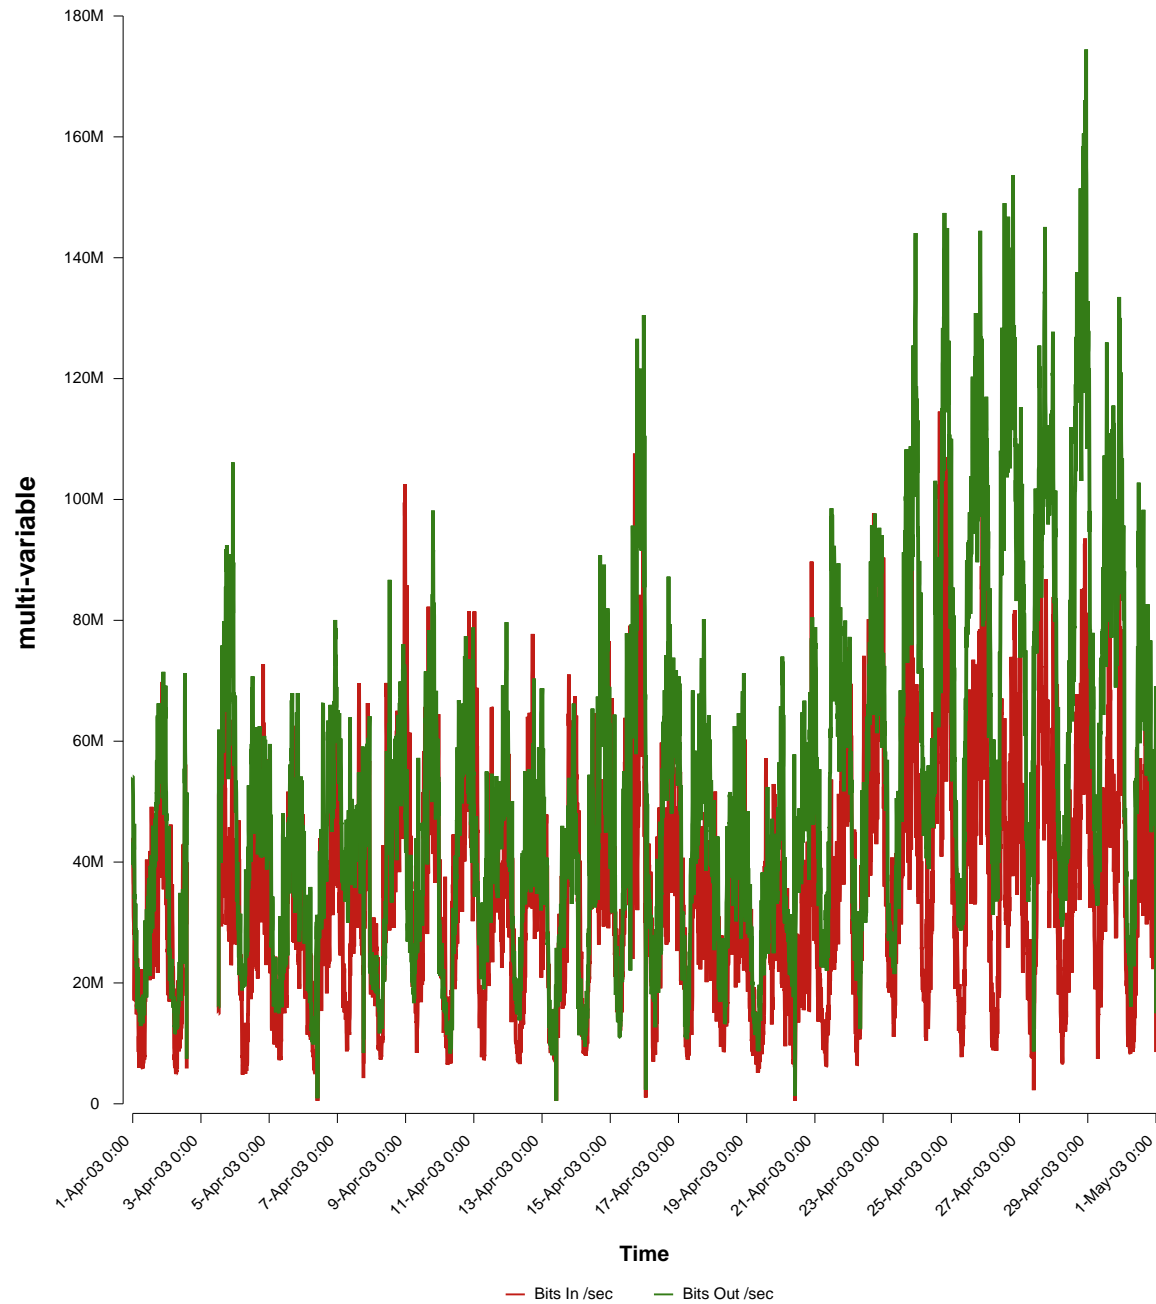

eHealth Trend Report

Divide by Time

SUNET-A-GAVLE-HIG

From: 2003/04/01 00:00
To: 2003/04/30 23:59

Created: 2003/05/02 03:20:42