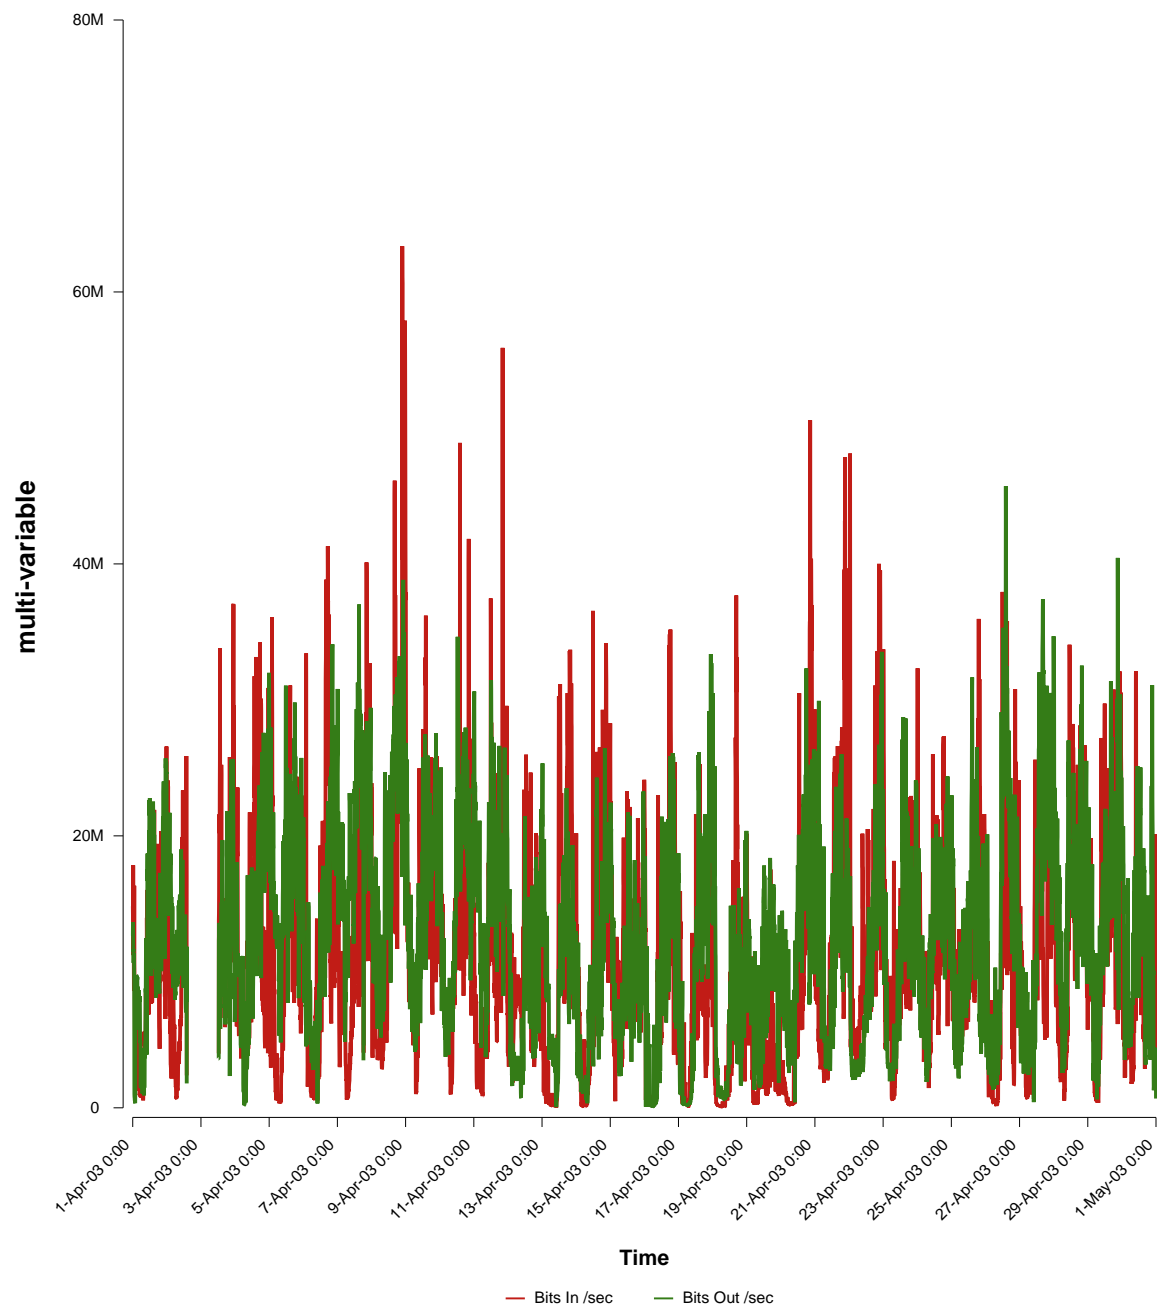

# eHealth Trend Report

Divide by Time

## SUNET-A-BORAS-HB

From: 2003/04/01 00:00  
To: 2003/04/30 23:59

Created: 2003/05/02 03:05:40