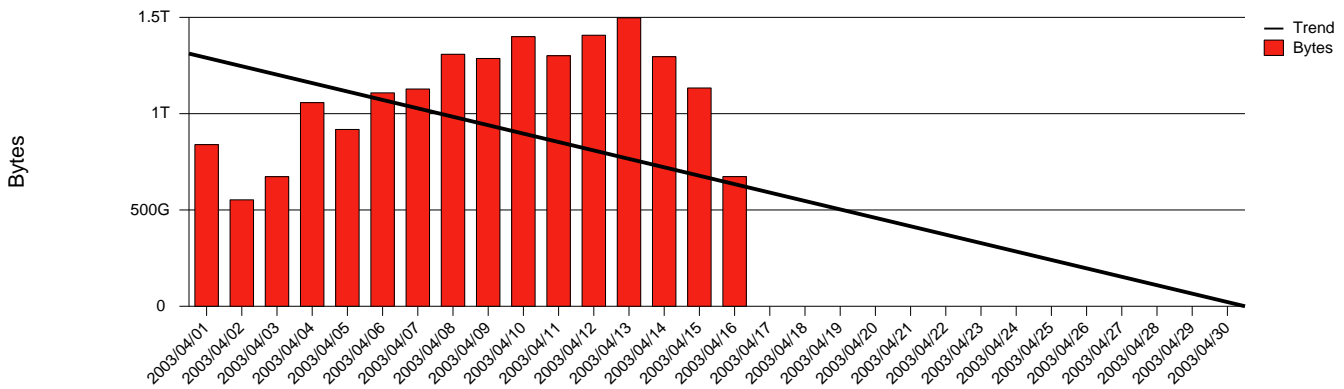

Total Network Volume by Month

Total Network Volume by Week

Total Network Volume by Day

Situations to Watch

Rank	Element Name	Variable	Threshold	Monthly Average		Days to (from)
			Value	Actual	Predicted	Threshold
1	hgo-SRP(Out)	Volume (Bandwidth %)	80.000	1.649	2.352	Increasing
2	hgo-SRP(In)	Errors (% Frames)	5.000	0.000	0.000	Increasing
3	hgo-SRP(In)	Volume (Bandwidth %)	80.000	0.606	0.838	Decreasing