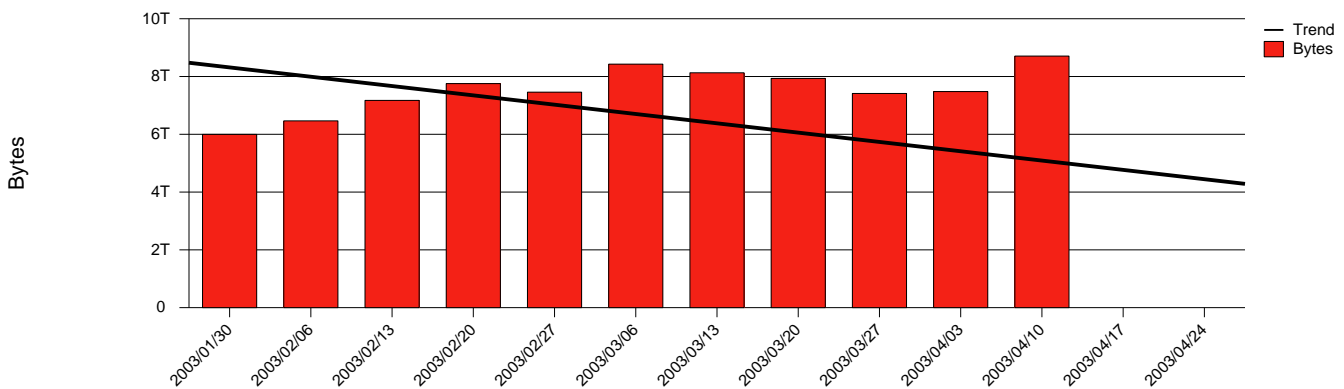

Total Network Volume by Month

Total Network Volume by Week

Total Network Volume by Day

Situations to Watch

Rank	Element Name	Variable	Threshold	Monthly Average		Days to (from)
			Value	Actual	Predicted	Threshold
1	hgo-SRP(Out)	Volume (Bandwidth %)	80.000	1.649	2.352	Increasing
2	hgo-SRP(In)	Errors (% Frames)	5.000	0.000	0.000	Increasing
3	hgo-SRP(In)	Volume (Bandwidth %)	80.000	0.606	0.838	Decreasing