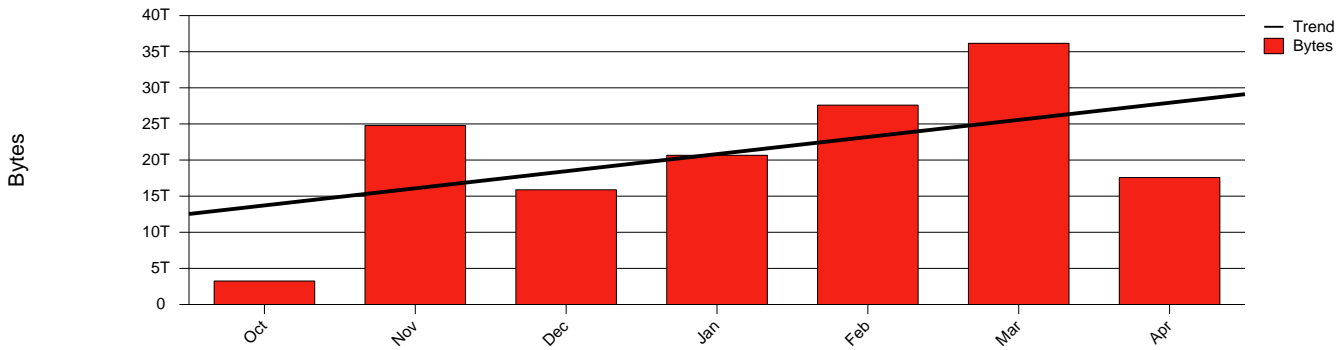

Total Network Volume by Month

Total Network Volume by Week

Total Network Volume by Day

Situations to Watch

Rank	Element Name	Variable	Threshold	Monthly Average		Days to (from)
			Value	Actual	Predicted	Threshold
1	hgo-SRP(Out)	Volume (Bandwidth %)	80.000	1.649	2.352	Increasing
2	hgo-SRP(In)	Errors (% Frames)	5.000	0.000	0.000	Increasing
3	hgo-SRP(In)	Volume (Bandwidth %)	80.000	0.606	0.838	Decreasing