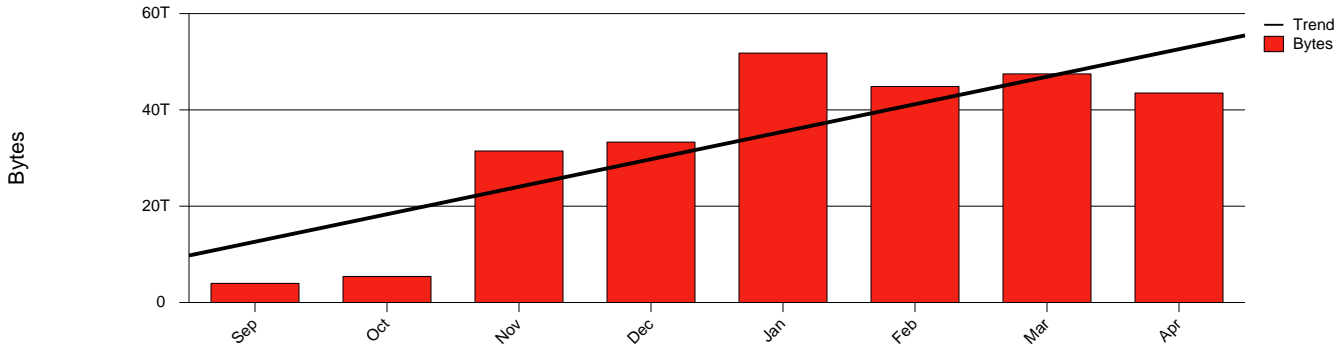

Total Network Volume by Month

Total Network Volume by Week

Total Network Volume by Day

Situations to Watch

Rank	Element Name	Variable	Threshold	Monthly Average		Days to (from)
			Value	Actual	Predicted	Threshold
1	mdh1-SRP(In)	Volume (Bandwidth %)	80.000	2.478	2.908	Increasing
2	mdh1-SRP(Out)	Volume (Bandwidth %)	80.000	2.784	3.382	Increasing
3	mdh2-SRP(Out)	Volume (Bandwidth %)	80.000	0.319	0.336	Increasing
4	mdh2-SRP(In)	Errors (% Frames)	5.000	0.001	0.005	Increasing
5	mdh2-SRP(In)	Volume (Bandwidth %)	80.000	0.000	0.001	Increasing
6	mdh1-SRP(In)	Errors (% Frames)	5.000	0.000	0.000	Increasing