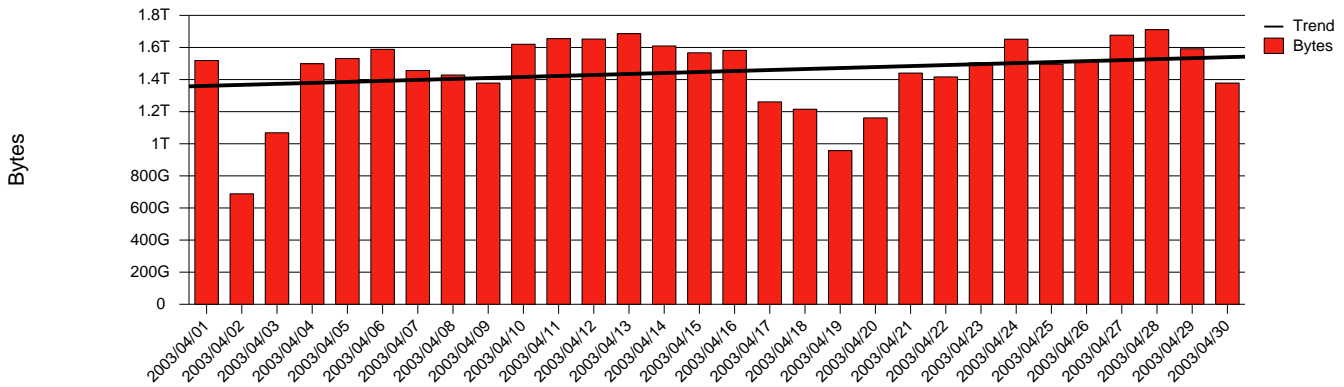

Total Network Volume by Month

Total Network Volume by Week

Total Network Volume by Day

Situations to Watch

Rank	Element Name	Variable	Threshold	Monthly Average		Days to (from)
			Value	Actual	Predicted	Threshold
1	mdh1-SRP(In)	Volume (Bandwidth %)	80.000	2.478	2.908	Increasing
2	mdh1-SRP(Out)	Volume (Bandwidth %)	80.000	2.784	3.382	Increasing
3	mdh2-SRP(Out)	Volume (Bandwidth %)	80.000	0.319	0.336	Increasing
4	mdh2-SRP(In)	Errors (% Frames)	5.000	0.001	0.005	Increasing
5	mdh2-SRP(In)	Volume (Bandwidth %)	80.000	0.000	0.001	Increasing
6	mdh1-SRP(In)	Errors (% Frames)	5.000	0.000	0.000	Increasing