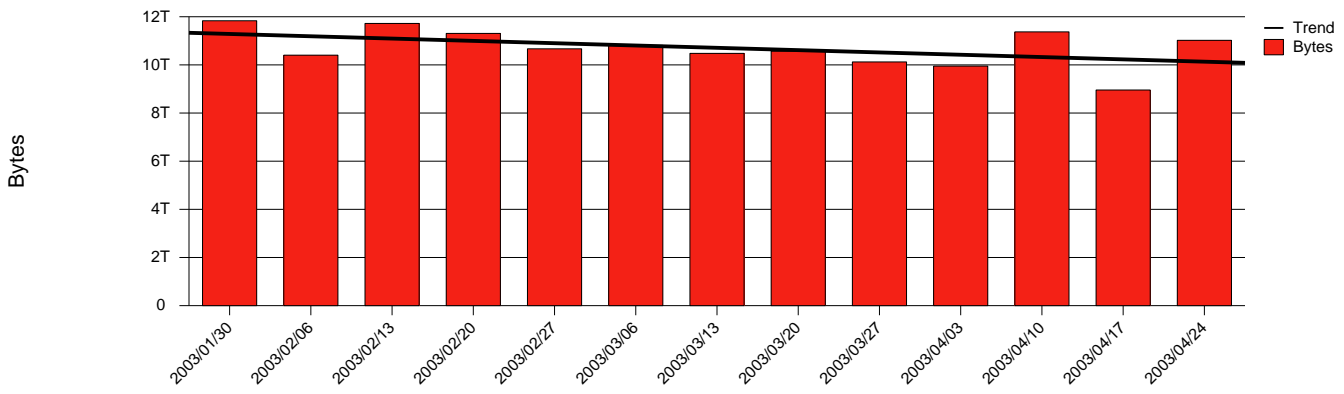

Total Network Volume by Month

Total Network Volume by Week

Total Network Volume by Day

Situations to Watch

Rank	Element Name	Variable	Threshold	Monthly Average		Days to (from)
			Value	Actual	Predicted	Threshold
1	mdh1-SRP(In)	Volume (Bandwidth %)	80.000	2.478	2.908	Increasing
2	mdh1-SRP(Out)	Volume (Bandwidth %)	80.000	2.784	3.382	Increasing
3	mdh2-SRP(Out)	Volume (Bandwidth %)	80.000	0.319	0.336	Increasing
4	mdh2-SRP(In)	Errors (% Frames)	5.000	0.001	0.005	Increasing
5	mdh2-SRP(In)	Volume (Bandwidth %)	80.000	0.000	0.001	Increasing
6	mdh1-SRP(In)	Errors (% Frames)	5.000	0.000	0.000	Increasing