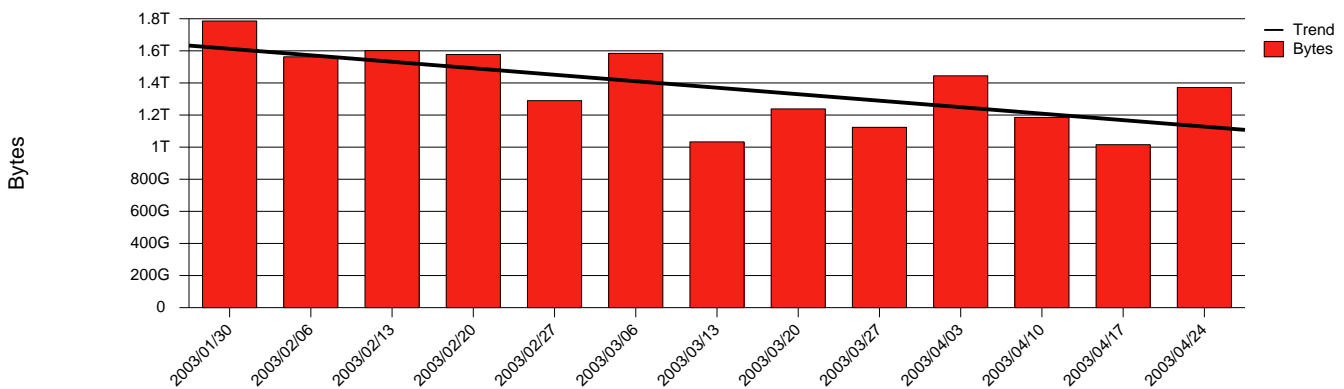

**Total Network Volume by Month**

**Total Network Volume by Week**

**Total Network Volume by Day**

**Situations to Watch**

Rank	Element Name	Variable	Threshold	Monthly Average		Days to (from)
			Value	Actual	Predicted	Threshold
1	htu1-SRP(In)	Volume (Bandwidth %)	80.000	0.526	0.589	Increasing
2	htu1-SRP(Out)	Volume (Bandwidth %)	80.000	0.088	0.107	Increasing
3	htu2-SRP(In)	Volume (Bandwidth %)	80.000	0.000	0.021	Decreasing
4	htu2-SRP(In)	Errors (% Frames)	5.000	0.000	0.000	Decreasing
5	htu2-SRP(Out)	Volume (Bandwidth %)	80.000	0.069	0.077	Decreasing