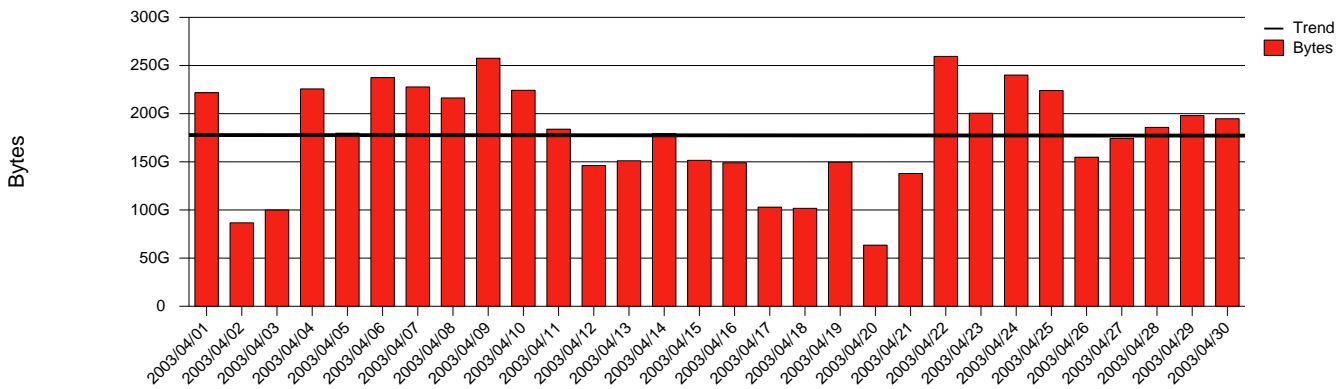

**Total Network Volume by Month**

**Total Network Volume by Week**

**Total Network Volume by Day**

**Situations to Watch**

Rank	Element Name	Variable	Threshold	Monthly Average		Days to (from)
			Value	Actual	Predicted	Threshold
1	htu1-SRP(In)	Volume (Bandwidth %)	80.000	0.526	0.589	Increasing
2	htu1-SRP(Out)	Volume (Bandwidth %)	80.000	0.088	0.107	Increasing
3	htu2-SRP(In)	Volume (Bandwidth %)	80.000	0.000	0.021	Decreasing
4	htu2-SRP(In)	Errors (% Frames)	5.000	0.000	0.000	Decreasing
5	htu2-SRP(Out)	Volume (Bandwidth %)	80.000	0.069	0.077	Decreasing