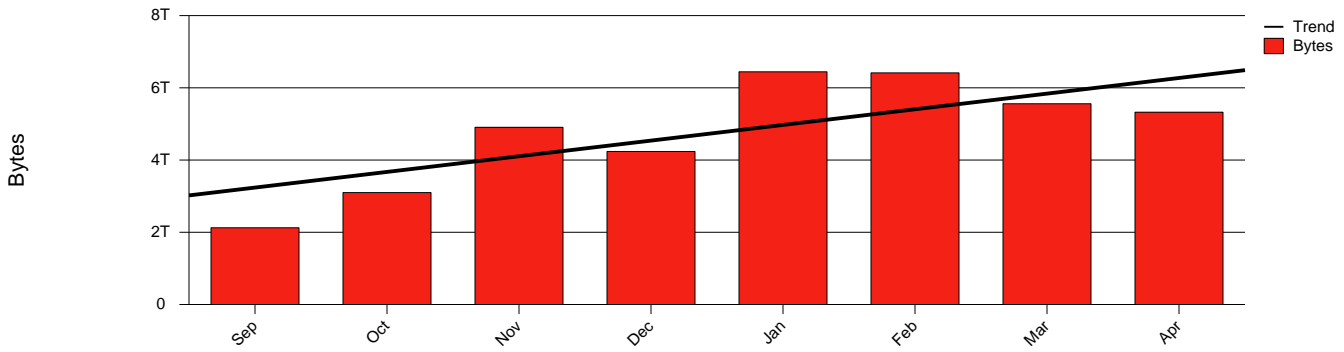

**Total Network Volume by Month**

**Total Network Volume by Week**

**Total Network Volume by Day**

**Situations to Watch**

Rank	Element Name	Variable	Threshold	Monthly Average		Days to (from)
			Value	Actual	Predicted	Threshold
1	htu1-SRP(In)	Volume (Bandwidth %)	80.000	0.526	0.589	Increasing
2	htu1-SRP(Out)	Volume (Bandwidth %)	80.000	0.088	0.107	Increasing
3	htu2-SRP(In)	Volume (Bandwidth %)	80.000	0.000	0.021	Decreasing
4	htu2-SRP(In)	Errors (% Frames)	5.000	0.000	0.000	Decreasing
5	htu2-SRP(Out)	Volume (Bandwidth %)	80.000	0.069	0.077	Decreasing