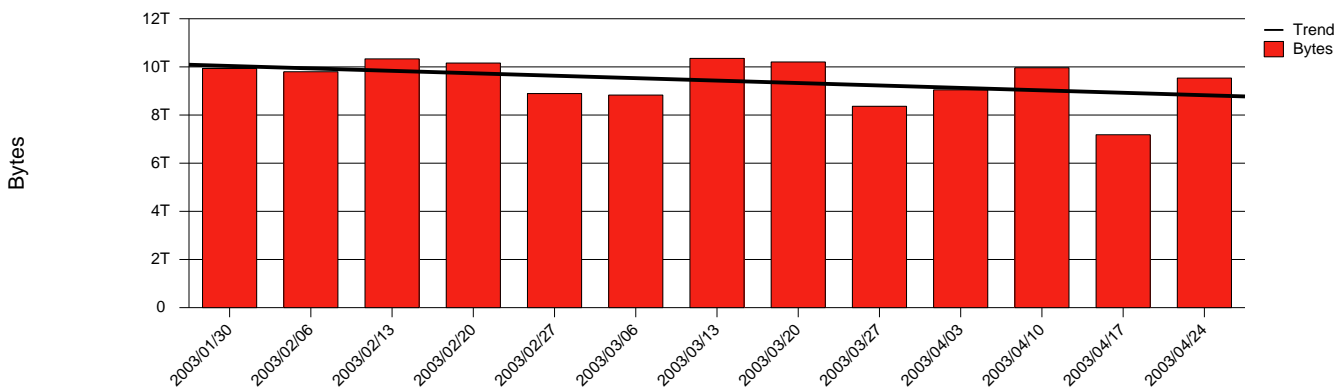

Total Network Volume by Month

Total Network Volume by Week

Total Network Volume by Day

Situations to Watch

Rank	Element Name	Variable	Threshold	Monthly Average		Days to (from)
			Value	Actual	Predicted	Threshold
1	mh1-SRP(In)	Volume (Bandwidth %)	80.000	2.266	2.333	Increasing
2	mh1-SRP(Out)	Volume (Bandwidth %)	80.000	2.559	2.690	Decreasing
3	mh2-SRP(In)	Volume (Bandwidth %)	80.000	0.000	0.000	Decreasing
4	mh2-SRP(Out)	Volume (Bandwidth %)	80.000	0.000	0.000	Decreasing