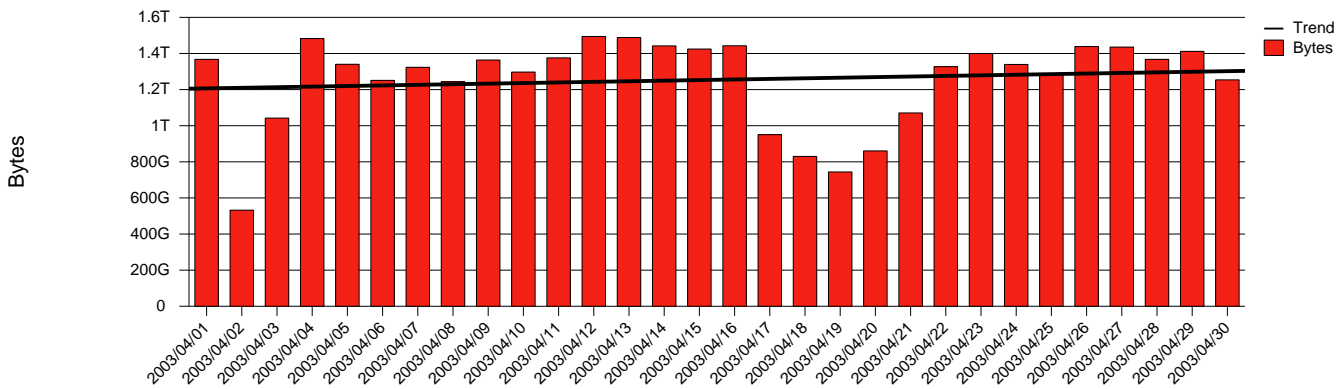

Total Network Volume by Month

Total Network Volume by Week

Total Network Volume by Day

Situations to Watch

Rank	Element Name	Variable	Threshold	Monthly Average		Days to (from)
			Value	Actual	Predicted	Threshold
1	mh1-SRP(In)	Volume (Bandwidth %)	80.000	2.266	2.333	Increasing
2	mh1-SRP(Out)	Volume (Bandwidth %)	80.000	2.559	2.690	Decreasing
3	mh2-SRP(In)	Volume (Bandwidth %)	80.000	0.000	0.000	Decreasing
4	mh2-SRP(Out)	Volume (Bandwidth %)	80.000	0.000	0.000	Decreasing