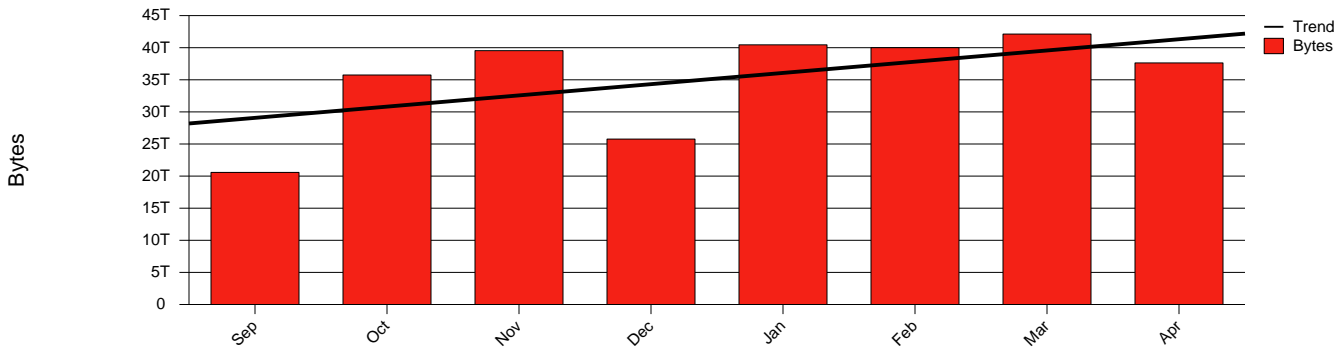

Total Network Volume by Month

Total Network Volume by Week

Total Network Volume by Day

Situations to Watch

Rank	Element Name	Variable	Threshold	Monthly Average		Days to (from)
			Value	Actual	Predicted	Threshold
1	mh1-SRP(In)	Volume (Bandwidth %)	80.000	2.266	2.333	Increasing
2	mh1-SRP(Out)	Volume (Bandwidth %)	80.000	2.559	2.690	Decreasing
3	mh2-SRP(In)	Volume (Bandwidth %)	80.000	0.000	0.000	Decreasing
4	mh2-SRP(Out)	Volume (Bandwidth %)	80.000	0.000	0.000	Decreasing