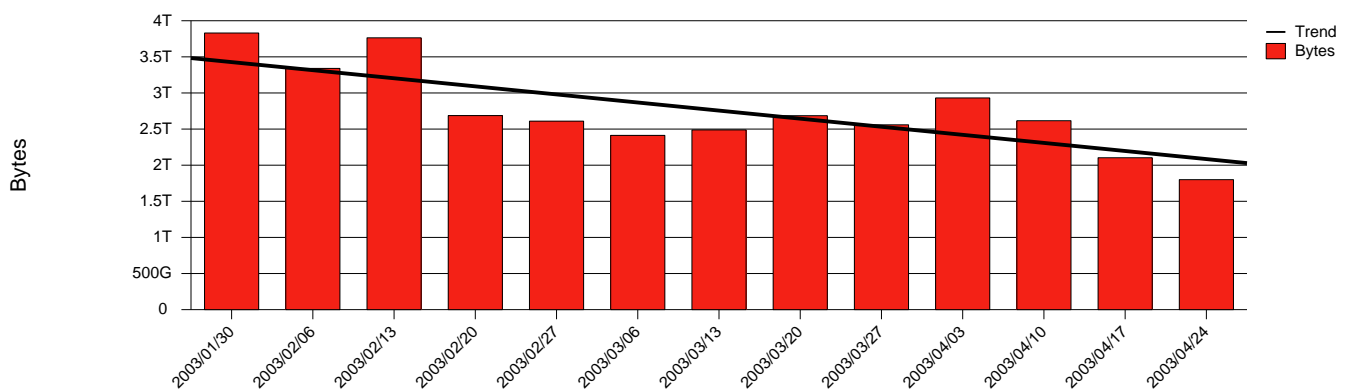

Total Network Volume by Month

Total Network Volume by Week

Total Network Volume by Day

Situations to Watch

Rank	Element Name	Variable	Threshold Value	Monthly Average		Days to (from) Threshold
				Actual	Predicted	
1	his2-SRP(Out)	Volume (Bandwidth %)	80.000	0.000	0.060	Increasing
2	his1-SRP(In)	Errors (% Frames)	5.000	0.000	0.001	Increasing
3	his2-SRP(In)	Errors (% Frames)	5.000	0.000	0.000	Increasing
4	his1-SRP(In)	Volume (Bandwidth %)	80.000	0.000	0.195	Decreasing
5	his1-SRP(Out)	Volume (Bandwidth %)	80.000	0.687	0.624	Decreasing
6	his2-SRP(In)	Volume (Bandwidth %)	80.000	0.595	0.436	Decreasing