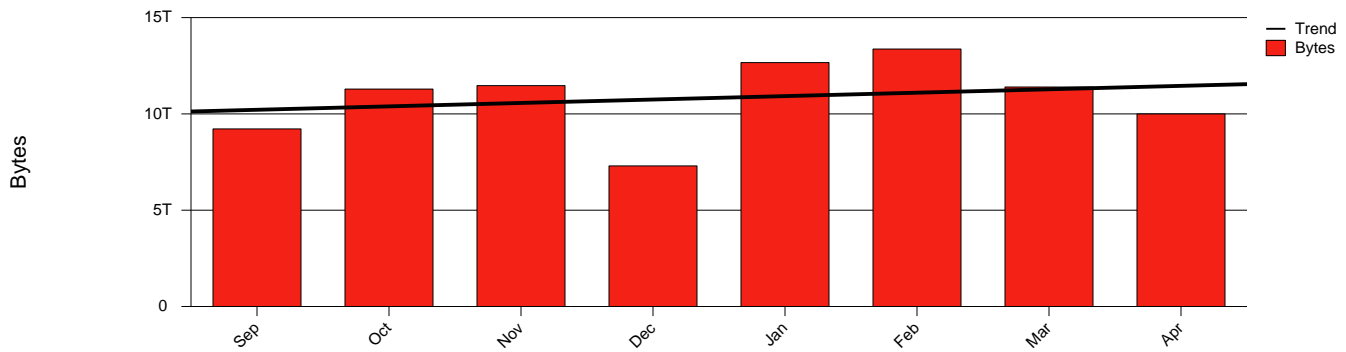

Total Network Volume by Month

Total Network Volume by Week

Total Network Volume by Day

Situations to Watch

Rank	Element Name	Variable	Threshold Value	Monthly Average		Days to (from) Threshold
				Actual	Predicted	
1	his2-SRP(Out)	Volume (Bandwidth %)	80.000	0.000	0.060	Increasing
2	his1-SRP(In)	Errors (% Frames)	5.000	0.000	0.001	Increasing
3	his2-SRP(In)	Errors (% Frames)	5.000	0.000	0.000	Increasing
4	his1-SRP(In)	Volume (Bandwidth %)	80.000	0.000	0.195	Decreasing
5	his1-SRP(Out)	Volume (Bandwidth %)	80.000	0.687	0.624	Decreasing
6	his2-SRP(In)	Volume (Bandwidth %)	80.000	0.595	0.436	Decreasing