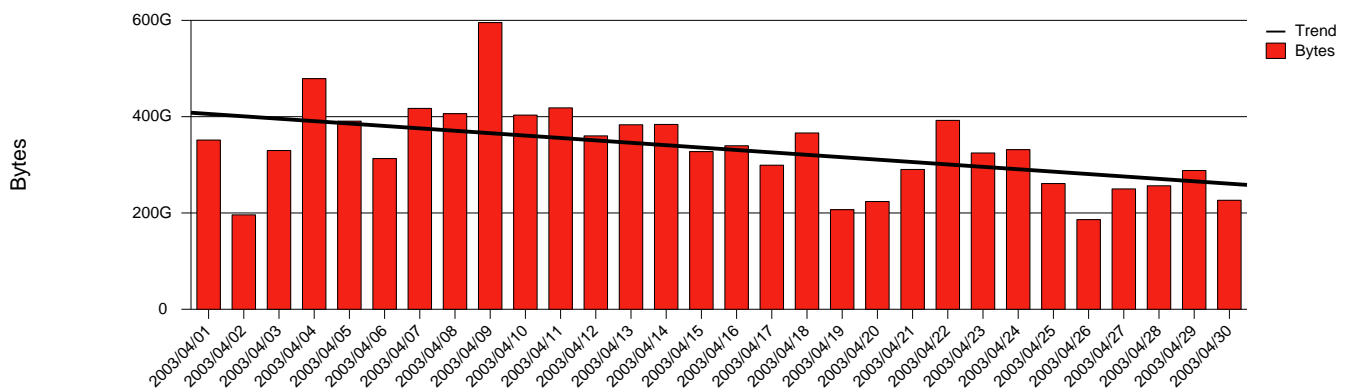

Total Network Volume by Month

Total Network Volume by Week

Total Network Volume by Day

Situations to Watch

Rank	Element Name	Variable	Threshold Value	Monthly Average		Days to (from) Threshold
				Actual	Predicted	
1	his2-SRP(Out)	Volume (Bandwidth %)	80.000	0.000	0.060	Increasing
2	his1-SRP(In)	Errors (% Frames)	5.000	0.000	0.001	Increasing
3	his2-SRP(In)	Errors (% Frames)	5.000	0.000	0.000	Increasing
4	his1-SRP(In)	Volume (Bandwidth %)	80.000	0.000	0.195	Decreasing
5	his1-SRP(Out)	Volume (Bandwidth %)	80.000	0.687	0.624	Decreasing
6	his2-SRP(In)	Volume (Bandwidth %)	80.000	0.595	0.436	Decreasing