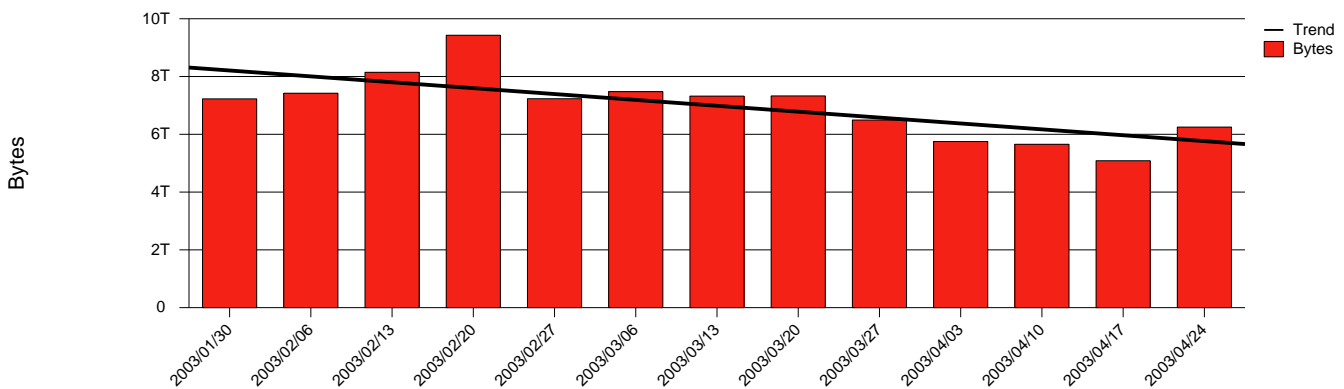

Total Network Volume by Month

Total Network Volume by Week

Total Network Volume by Day

Situations to Watch

Rank	Element Name	Variable	Threshold	Monthly Average		Days to (from) Threshold
			Value	Actual	Predicted	
1	bth1-SRP(Out)	Volume (Bandwidth %)	80.000	1.510	2.058	Increasing
2	bth1-SRP(In)	Volume (Bandwidth %)	80.000	1.598	1.860	Increasing
3	bth2-SRP(In)	Errors (% Frames)	5.000	0.000	0.002	Increasing
4	bth1-SRP(In)	Errors (% Frames)	5.000	0.000	0.000	Increasing
5	bth2-SRP(In)	Volume (Bandwidth %)	80.000	0.001	0.002	Increasing
6	bth2-SRP(Out)	Volume (Bandwidth %)	80.000	0.000	0.000	Decreasing