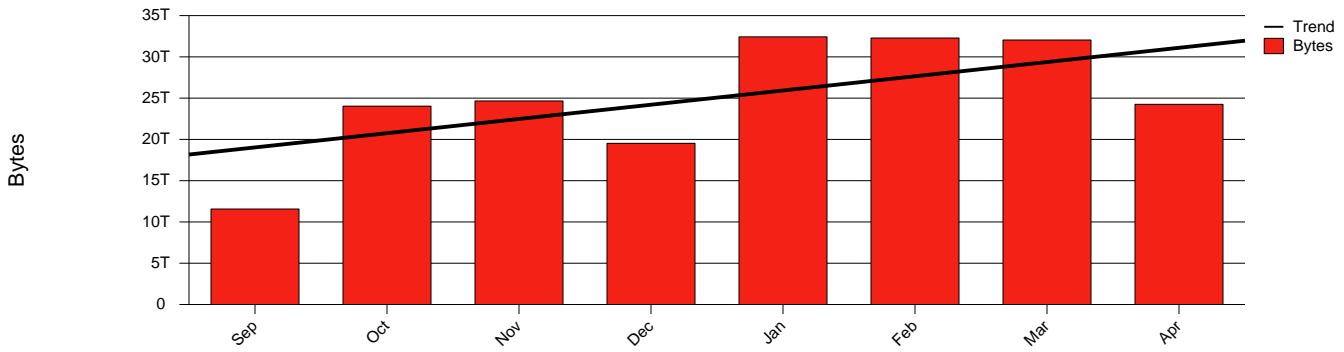

Total Network Volume by Month

Total Network Volume by Week

Total Network Volume by Day

Situations to Watch

Rank	Element Name	Variable	Threshold	Monthly Average		Days to (from) Threshold
			Value	Actual	Predicted	
1	bth1-SRP(Out)	Volume (Bandwidth %)	80.000	1.510	2.058	Increasing
2	bth1-SRP(In)	Volume (Bandwidth %)	80.000	1.598	1.860	Increasing
3	bth2-SRP(In)	Errors (% Frames)	5.000	0.000	0.002	Increasing
4	bth1-SRP(In)	Errors (% Frames)	5.000	0.000	0.000	Increasing
5	bth2-SRP(In)	Volume (Bandwidth %)	80.000	0.001	0.002	Increasing
6	bth2-SRP(Out)	Volume (Bandwidth %)	80.000	0.000	0.000	Decreasing