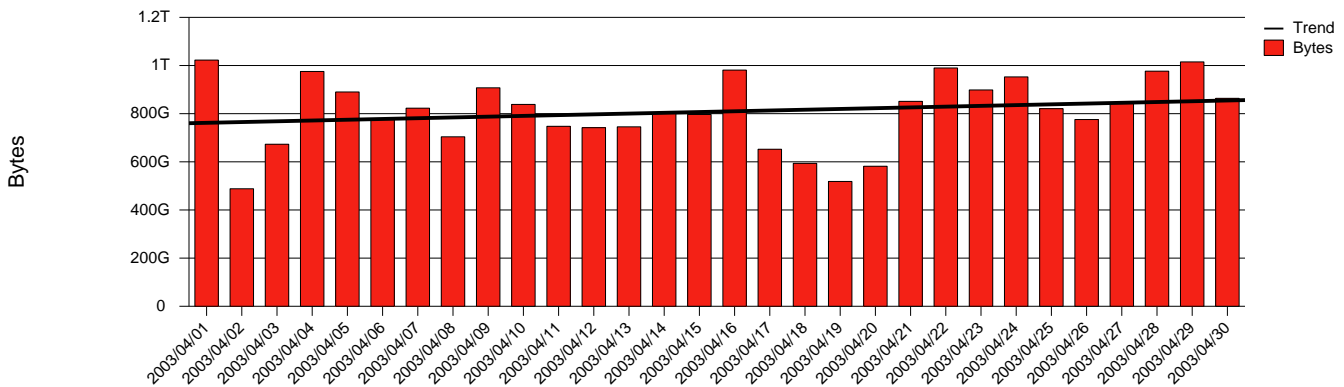

Total Network Volume by Month

Total Network Volume by Week

Total Network Volume by Day

Situations to Watch

Rank	Element Name	Variable	Threshold	Monthly Average		Days to (from) Threshold
			Value	Actual	Predicted	
1	bth1-SRP(Out)	Volume (Bandwidth %)	80.000	1.510	2.058	Increasing
2	bth1-SRP(In)	Volume (Bandwidth %)	80.000	1.598	1.860	Increasing
3	bth2-SRP(In)	Errors (% Frames)	5.000	0.000	0.002	Increasing
4	bth1-SRP(In)	Errors (% Frames)	5.000	0.000	0.000	Increasing
5	bth2-SRP(In)	Volume (Bandwidth %)	80.000	0.001	0.002	Increasing
6	bth2-SRP(Out)	Volume (Bandwidth %)	80.000	0.000	0.000	Decreasing