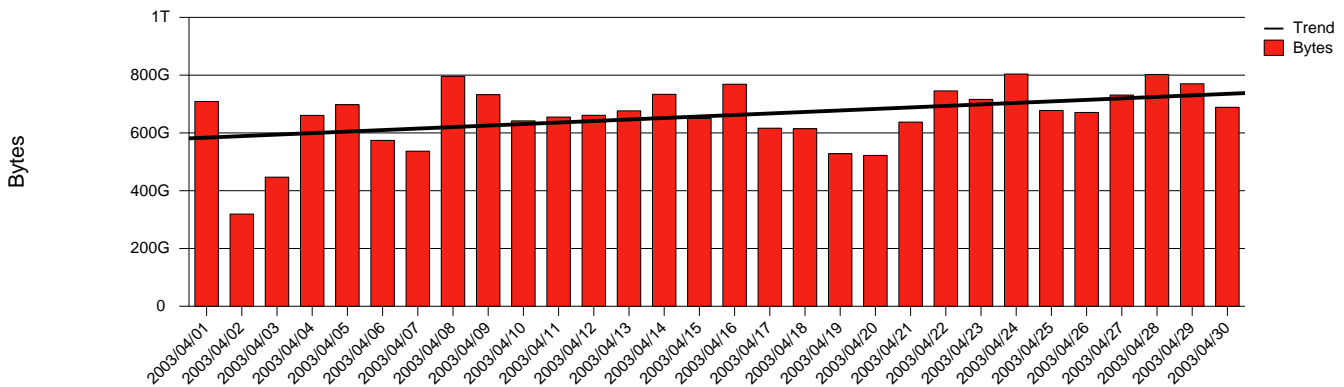

**Total Network Volume by Month**

**Total Network Volume by Week**

**Total Network Volume by Day**

**Situations to Watch**

Rank	Element Name	Variable	Threshold	Monthly Average		Days to (from)
			Value	Actual	Predicted	Threshold
1	hkr1-SRP(Out)	Volume (Bandwidth %)	80.000	1.816	1.622	Increasing
2	hkr2-SRP(In)	Errors (% Frames)	5.000	0.000	0.002	Increasing
3	hkr1-SRP(In)	Errors (% Frames)	5.000	0.000	0.000	Increasing
4	hkr1-SRP(In)	Volume (Bandwidth %)	80.000	0.688	0.725	Decreasing
5	hkr2-SRP(In)	Volume (Bandwidth %)	80.000	0.009	0.029	Decreasing
6	hkr2-SRP(Out)	Volume (Bandwidth %)	80.000	0.024	0.416	Decreasing