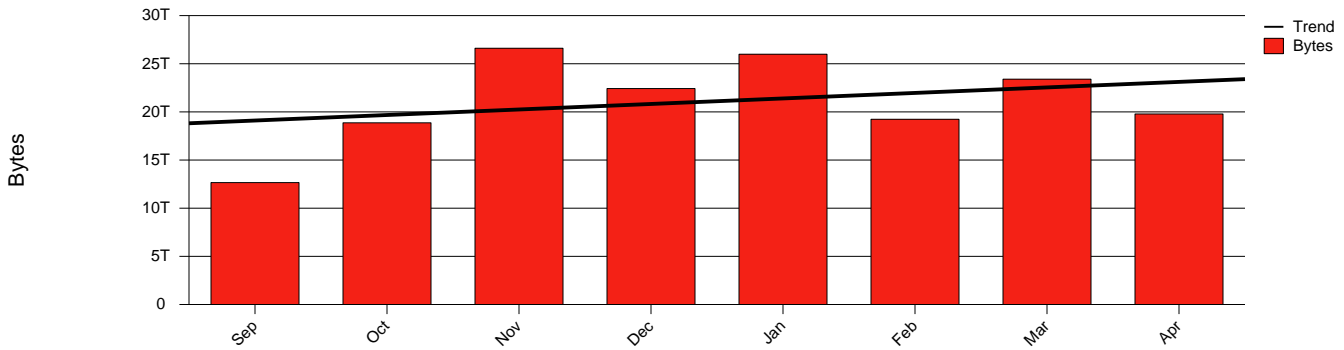

**Total Network Volume by Month**

**Total Network Volume by Week**

**Total Network Volume by Day**

**Situations to Watch**

Rank	Element Name	Variable	Threshold	Monthly Average		Days to (from)
			Value	Actual	Predicted	Threshold
1	hkr1-SRP(Out)	Volume (Bandwidth %)	80.000	1.816	1.622	Increasing
2	hkr2-SRP(In)	Errors (% Frames)	5.000	0.000	0.002	Increasing
3	hkr1-SRP(In)	Errors (% Frames)	5.000	0.000	0.000	Increasing
4	hkr1-SRP(In)	Volume (Bandwidth %)	80.000	0.688	0.725	Decreasing
5	hkr2-SRP(In)	Volume (Bandwidth %)	80.000	0.009	0.029	Decreasing
6	hkr2-SRP(Out)	Volume (Bandwidth %)	80.000	0.024	0.416	Decreasing