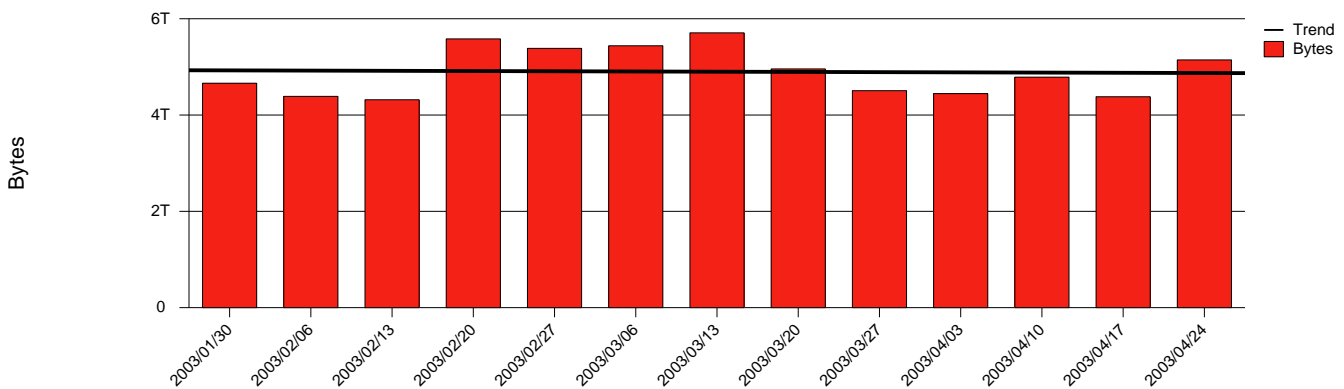

**Total Network Volume by Month**

**Total Network Volume by Week**

**Total Network Volume by Day**

**Situations to Watch**

Rank	Element Name	Variable	Threshold	Monthly Average		Days to (from)
			Value	Actual	Predicted	Threshold
1	hkr1-SRP(Out)	Volume (Bandwidth %)	80.000	1.816	1.622	Increasing
2	hkr2-SRP(In)	Errors (% Frames)	5.000	0.000	0.002	Increasing
3	hkr1-SRP(In)	Errors (% Frames)	5.000	0.000	0.000	Increasing
4	hkr1-SRP(In)	Volume (Bandwidth %)	80.000	0.688	0.725	Decreasing
5	hkr2-SRP(In)	Volume (Bandwidth %)	80.000	0.009	0.029	Decreasing
6	hkr2-SRP(Out)	Volume (Bandwidth %)	80.000	0.024	0.416	Decreasing