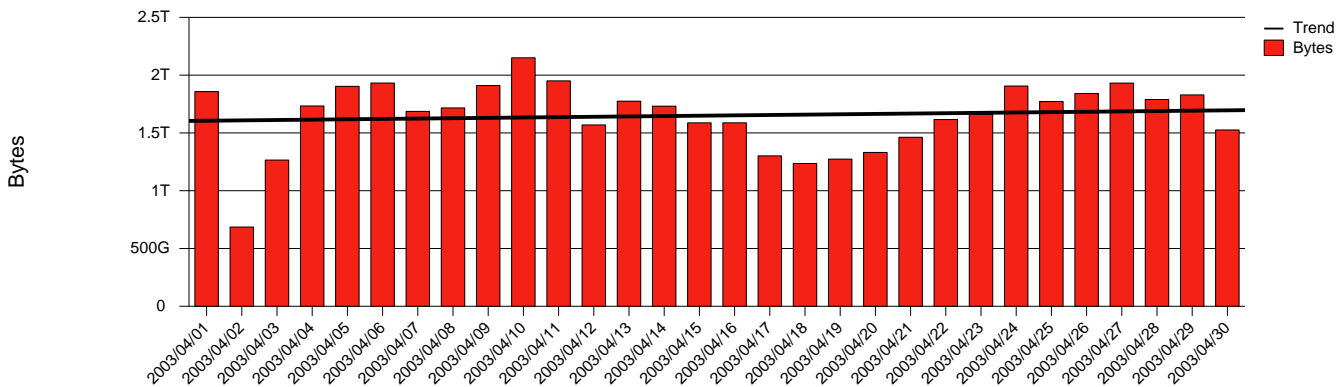

Total Network Volume by Month

Total Network Volume by Week

Total Network Volume by Day

Situations to Watch

Rank	Element Name	Variable	Threshold	Monthly Average		Days to (from)
			Value	Actual	Predicted	Threshold
1	hh1-SRP(Out)	Volume (Bandwidth %)	80.000	4.096	4.525	Increasing
2	hh1-SRP(In)	Volume (Bandwidth %)	80.000	2.252	2.494	Increasing
3	hh2-SRP(In)	Volume (Bandwidth %)	80.000	0.002	0.000	Decreasing
4	hh2-SRP(In)	Errors (% Frames)	5.000	0.000	0.008	Decreasing
5	hh2-SRP(Out)	Volume (Bandwidth %)	80.000	0.000	0.000	Decreasing