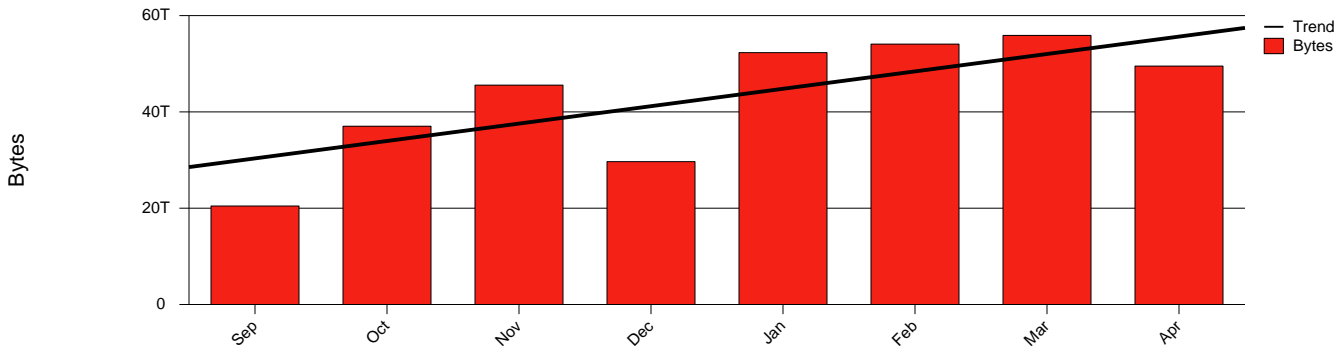

Total Network Volume by Month

Total Network Volume by Week

Total Network Volume by Day

Situations to Watch

Rank	Element Name	Variable	Threshold	Monthly Average		Days to (from)
			Value	Actual	Predicted	Threshold
1	hh1-SRP(Out)	Volume (Bandwidth %)	80.000	4.096	4.525	Increasing
2	hh1-SRP(In)	Volume (Bandwidth %)	80.000	2.252	2.494	Increasing
3	hh2-SRP(In)	Volume (Bandwidth %)	80.000	0.002	0.000	Decreasing
4	hh2-SRP(In)	Errors (% Frames)	5.000	0.000	0.008	Decreasing
5	hh2-SRP(Out)	Volume (Bandwidth %)	80.000	0.000	0.000	Decreasing