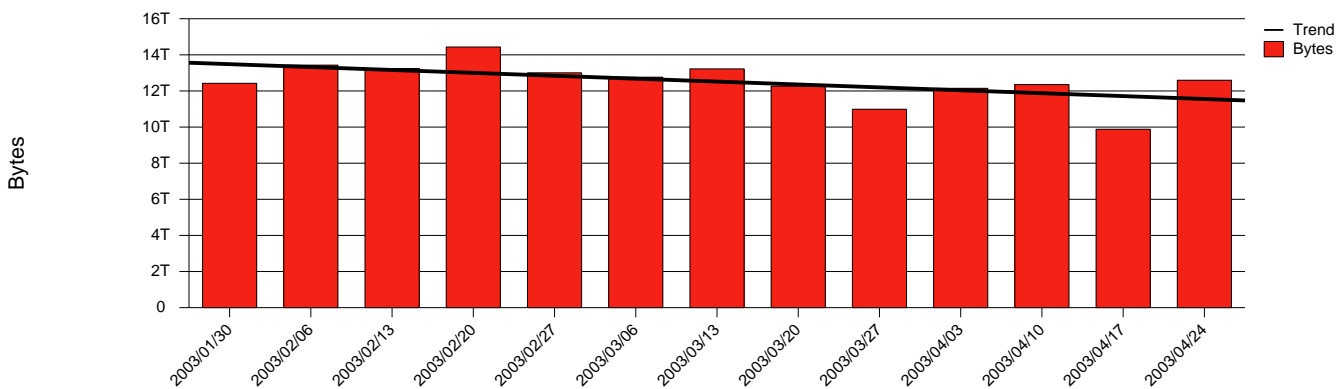

Total Network Volume by Month

Total Network Volume by Week

Total Network Volume by Day

Situations to Watch

Rank	Element Name	Variable	Threshold	Monthly Average		Days to (from)
			Value	Actual	Predicted	Threshold
1	hh1-SRP(Out)	Volume (Bandwidth %)	80.000	4.096	4.525	Increasing
2	hh1-SRP(In)	Volume (Bandwidth %)	80.000	2.252	2.494	Increasing
3	hh2-SRP(In)	Volume (Bandwidth %)	80.000	0.002	0.000	Decreasing
4	hh2-SRP(In)	Errors (% Frames)	5.000	0.000	0.008	Decreasing
5	hh2-SRP(Out)	Volume (Bandwidth %)	80.000	0.000	0.000	Decreasing