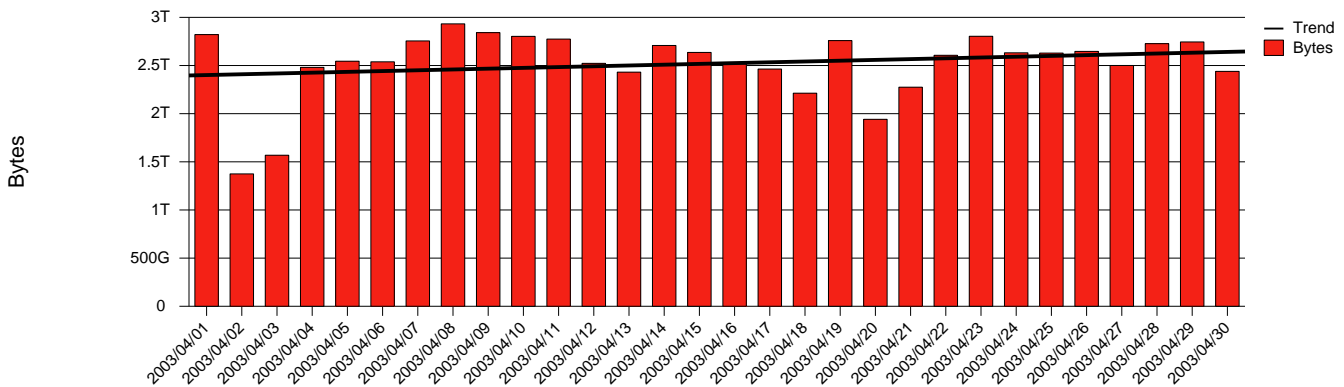

Total Network Volume by Month

Total Network Volume by Week

Total Network Volume by Day

Situations to Watch

Rank	Element Name	Variable	Threshold	Monthly Average		Days to (from)
			Value	Actual	Predicted	Threshold
1	chalmers2-SRP(Out)	Volume (Bandwidth %)	80.000	4.479	5.191	Increasing
2	chalmers2-SRP(In)	Volume (Bandwidth %)	80.000	3.653	4.067	Increasing
3	chalmers1-SRP(In)	Volume (Bandwidth %)	80.000	0.722	1.126	Increasing
4	chalmers1-SRP(Out)	Volume (Bandwidth %)	80.000	0.844	1.123	Increasing
5	chalmers1-SRP(In)	Errors (% Frames)	5.000	0.000	0.000	Increasing
6	chalmers2-SRP(In)	Errors (% Frames)	5.000	0.000	0.000	Increasing
7	chalmers2-SRP(In)	Discards (% Frames)	10.000	0.000	0.000	Increasing
8	chalmers2-SRP(Out)	Discards (% Frames)	10.000	0.000	0.000	Increasing