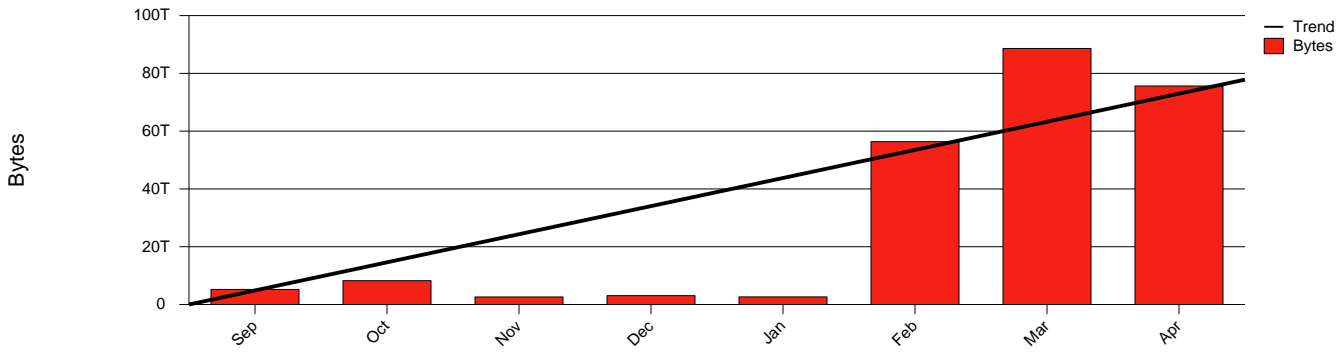

Total Network Volume by Month

Total Network Volume by Week

Total Network Volume by Day

Situations to Watch

Rank	Element Name	Variable	Threshold	Monthly Average		Days to (from)
			Value	Actual	Predicted	Threshold
1	chalmers2-SRP(Out)	Volume (Bandwidth %)	80.000	4.479	5.191	Increasing
2	chalmers2-SRP(In)	Volume (Bandwidth %)	80.000	3.653	4.067	Increasing
3	chalmers1-SRP(In)	Volume (Bandwidth %)	80.000	0.722	1.126	Increasing
4	chalmers1-SRP(Out)	Volume (Bandwidth %)	80.000	0.844	1.123	Increasing
5	chalmers1-SRP(In)	Errors (% Frames)	5.000	0.000	0.000	Increasing
6	chalmers2-SRP(In)	Errors (% Frames)	5.000	0.000	0.000	Increasing
7	chalmers2-SRP(In)	Discards (% Frames)	10.000	0.000	0.000	Increasing
8	chalmers2-SRP(Out)	Discards (% Frames)	10.000	0.000	0.000	Increasing