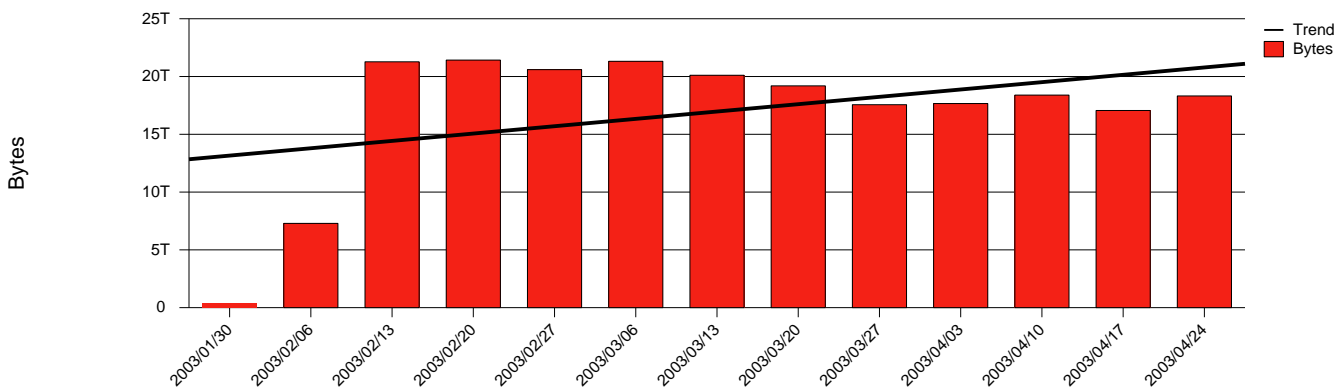

Total Network Volume by Month

Total Network Volume by Week

Total Network Volume by Day

Situations to Watch

Rank	Element Name	Variable	Threshold	Monthly Average		Days to (from)
			Value	Actual	Predicted	Threshold
1	chalmers2-SRP(Out)	Volume (Bandwidth %)	80.000	4.479	5.191	Increasing
2	chalmers2-SRP(In)	Volume (Bandwidth %)	80.000	3.653	4.067	Increasing
3	chalmers1-SRP(In)	Volume (Bandwidth %)	80.000	0.722	1.126	Increasing
4	chalmers1-SRP(Out)	Volume (Bandwidth %)	80.000	0.844	1.123	Increasing
5	chalmers1-SRP(In)	Errors (% Frames)	5.000	0.000	0.000	Increasing
6	chalmers2-SRP(In)	Errors (% Frames)	5.000	0.000	0.000	Increasing
7	chalmers2-SRP(In)	Discards (% Frames)	10.000	0.000	0.000	Increasing
8	chalmers2-SRP(Out)	Discards (% Frames)	10.000	0.000	0.000	Increasing