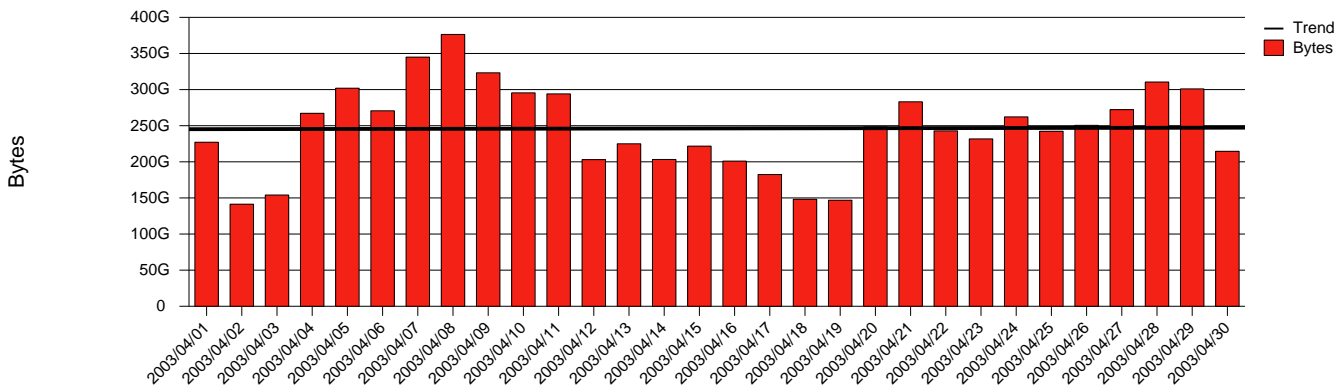

Total Network Volume by Month

Total Network Volume by Week

Total Network Volume by Day

Situations to Watch

Rank	Element Name	Variable	Threshold	Monthly Average		Days to (from) Threshold
			Value	Actual	Predicted	
1	hb2-SRP(In)	Volume (Bandwidth %)	80.000	0.002	0.087	Increasing
2	hb2-SRP(In)	Errors (% Frames)	5.000	0.000	0.000	Increasing
3	hb1-SRP(In)	Errors (% Frames)	5.000	0.000	0.000	Increasing
4	hb1-SRP(In)	Volume (Bandwidth %)	80.000	0.440	0.329	Decreasing
5	hb1-SRP(Out)	Volume (Bandwidth %)	80.000	0.505	0.583	Decreasing
6	hb2-SRP(Out)	Volume (Bandwidth %)	80.000	0.000	0.000	Decreasing