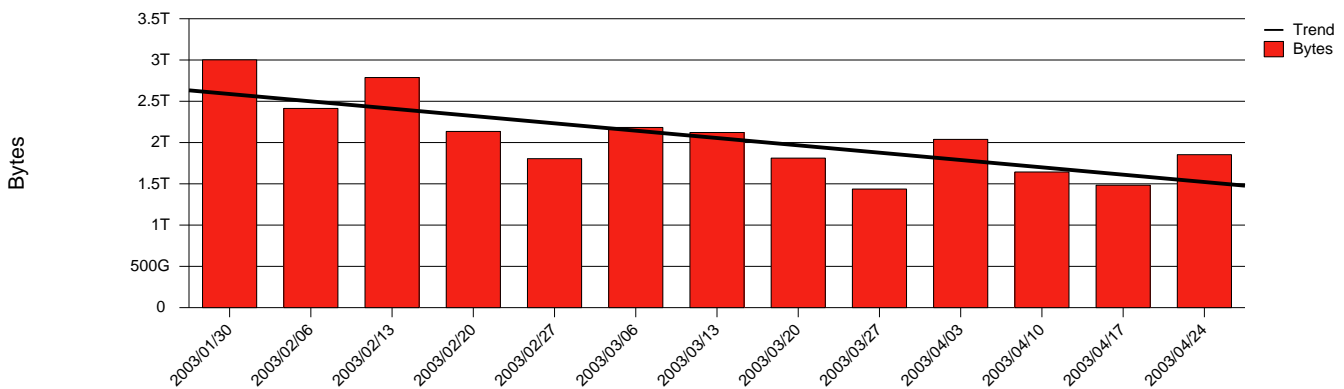

Total Network Volume by Month

Total Network Volume by Week

Total Network Volume by Day

Situations to Watch

Rank	Element Name	Variable	Threshold	Monthly Average		Days to (from) Threshold
			Value	Actual	Predicted	
1	hb2-SRP(In)	Volume (Bandwidth %)	80.000	0.002	0.087	Increasing
2	hb2-SRP(In)	Errors (% Frames)	5.000	0.000	0.000	Increasing
3	hb1-SRP(In)	Errors (% Frames)	5.000	0.000	0.000	Increasing
4	hb1-SRP(In)	Volume (Bandwidth %)	80.000	0.440	0.329	Decreasing
5	hb1-SRP(Out)	Volume (Bandwidth %)	80.000	0.505	0.583	Decreasing
6	hb2-SRP(Out)	Volume (Bandwidth %)	80.000	0.000	0.000	Decreasing