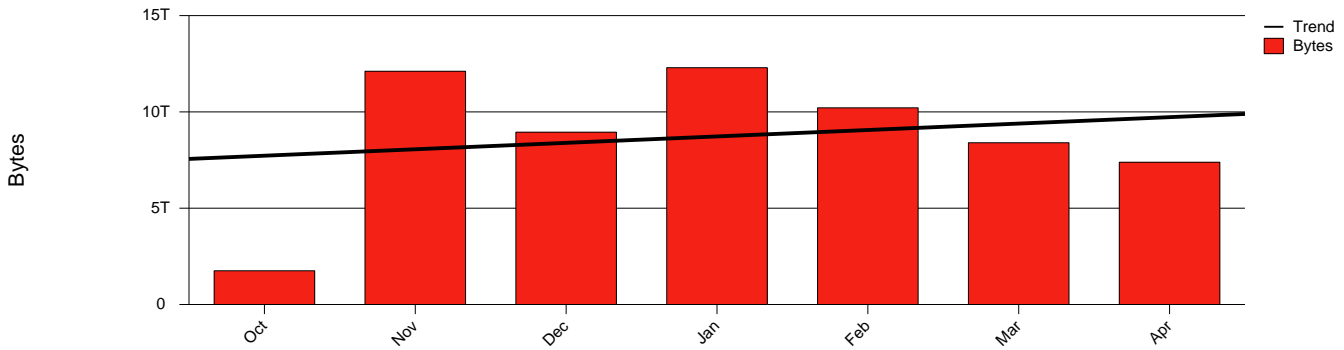

Total Network Volume by Month

Total Network Volume by Week

Total Network Volume by Day

Situations to Watch

Rank	Element Name	Variable	Threshold	Monthly Average		Days to (from) Threshold
			Value	Actual	Predicted	
1	hb2-SRP(In)	Volume (Bandwidth %)	80.000	0.002	0.087	Increasing
2	hb2-SRP(In)	Errors (% Frames)	5.000	0.000	0.000	Increasing
3	hb1-SRP(In)	Errors (% Frames)	5.000	0.000	0.000	Increasing
4	hb1-SRP(In)	Volume (Bandwidth %)	80.000	0.440	0.329	Decreasing
5	hb1-SRP(Out)	Volume (Bandwidth %)	80.000	0.505	0.583	Decreasing
6	hb2-SRP(Out)	Volume (Bandwidth %)	80.000	0.000	0.000	Decreasing