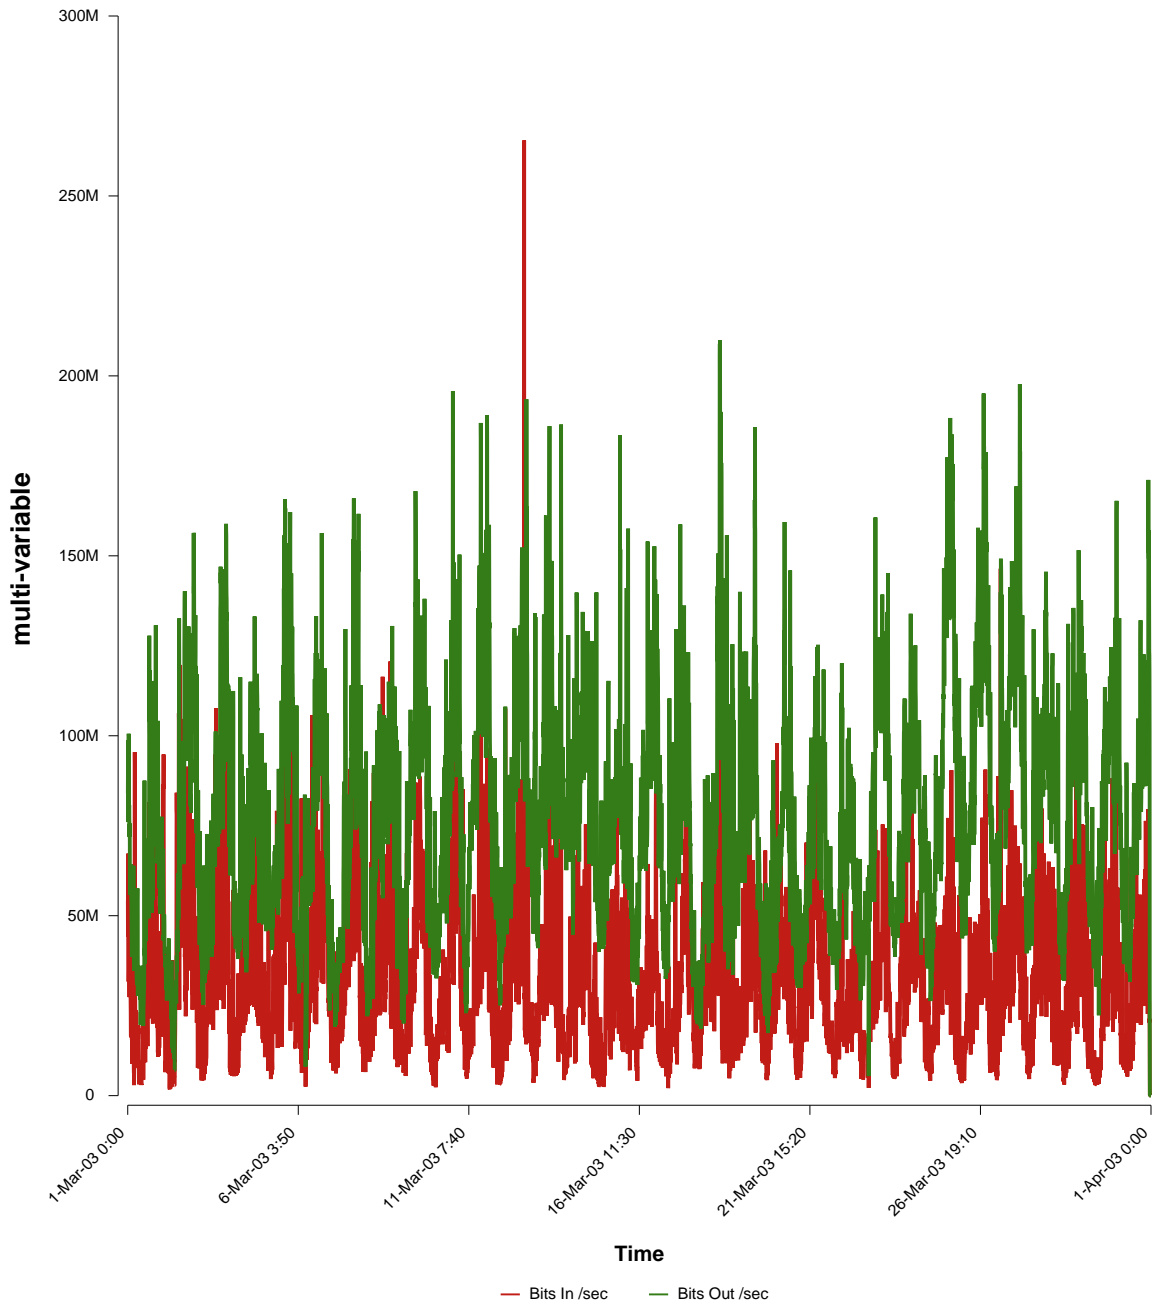

eHealth Trend Report

Divide by Time

SUNET-A-VISBY-HGO

From: 2003/03/01 00:00
To: 2003/03/31 23:59

Created: 2003/04/02 07:45:29