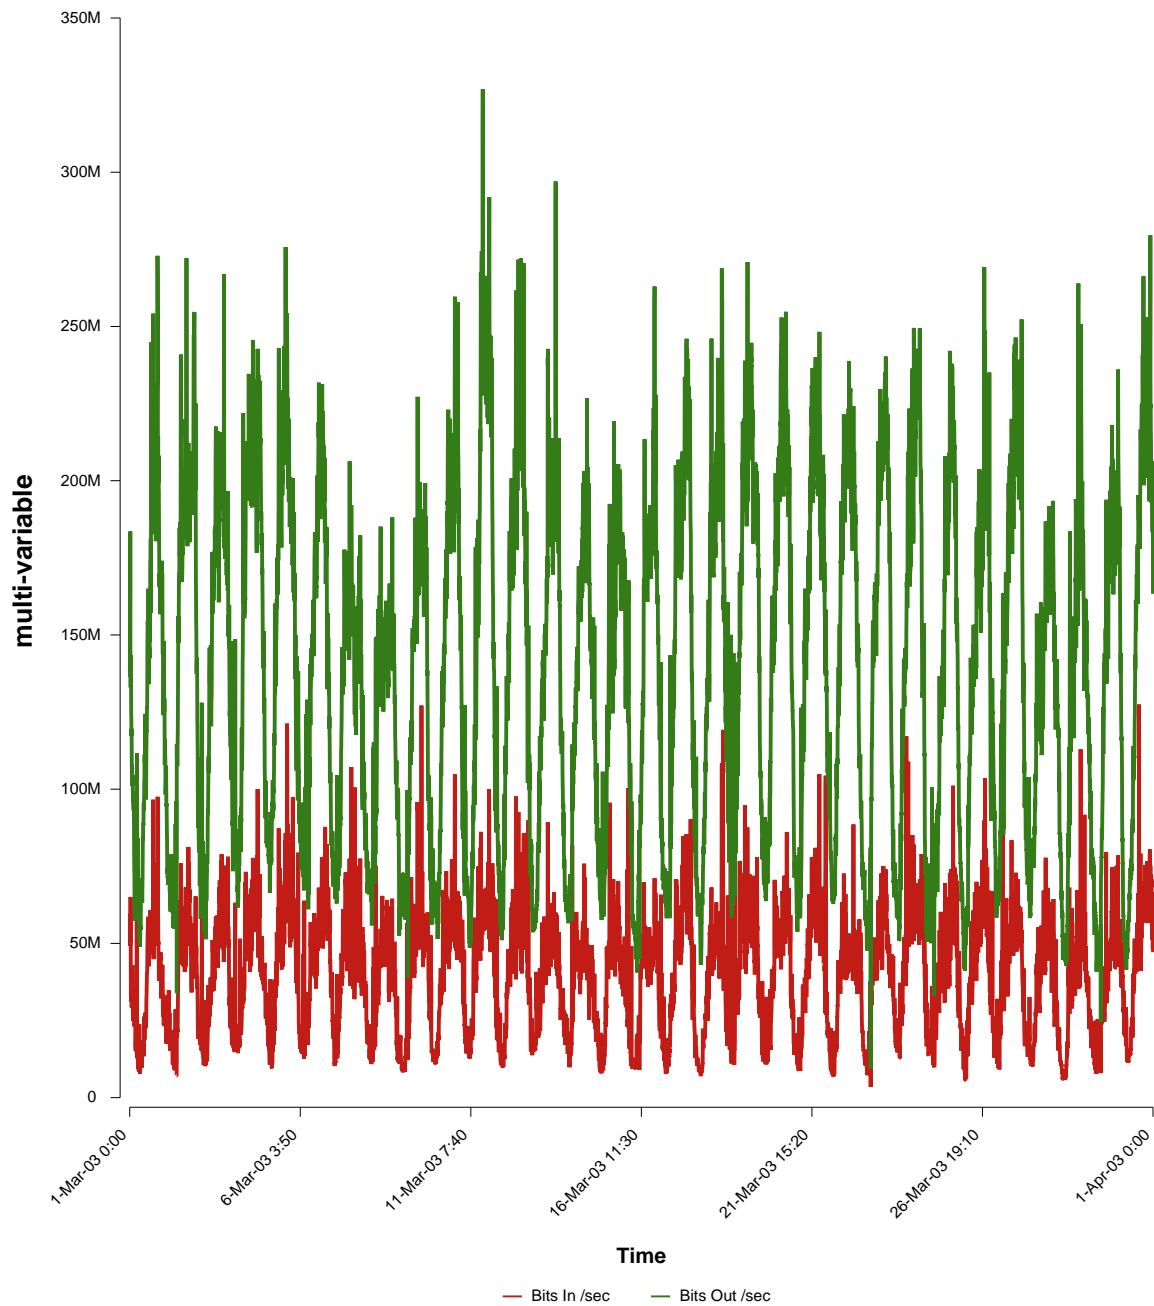

eHealth Trend Report

Divide by Time

SUNET-A-VAXJO-VXU

From: 2003/03/01 00:00
To: 2003/03/31 23:59

Created: 2003/04/02 07:30:28