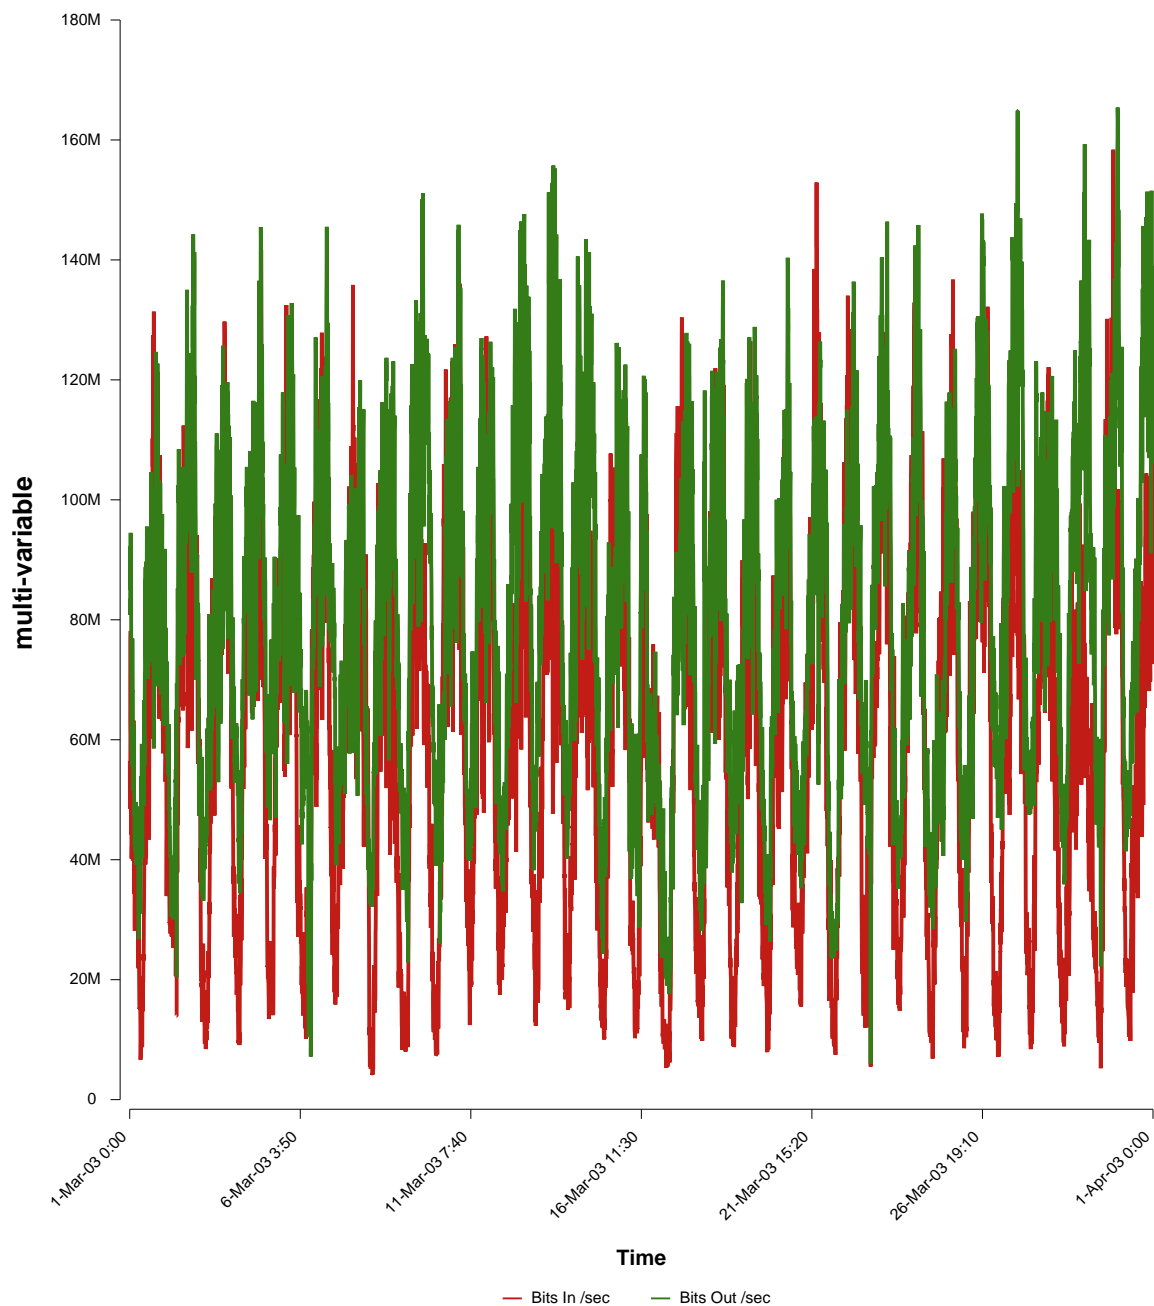

eHealth Trend Report

Divide by Time

SUNET-A-VASTERAS-MDH

From: 2003/03/01 00:00
To: 2003/03/31 23:59

Created: 2003/04/02 07:20:34