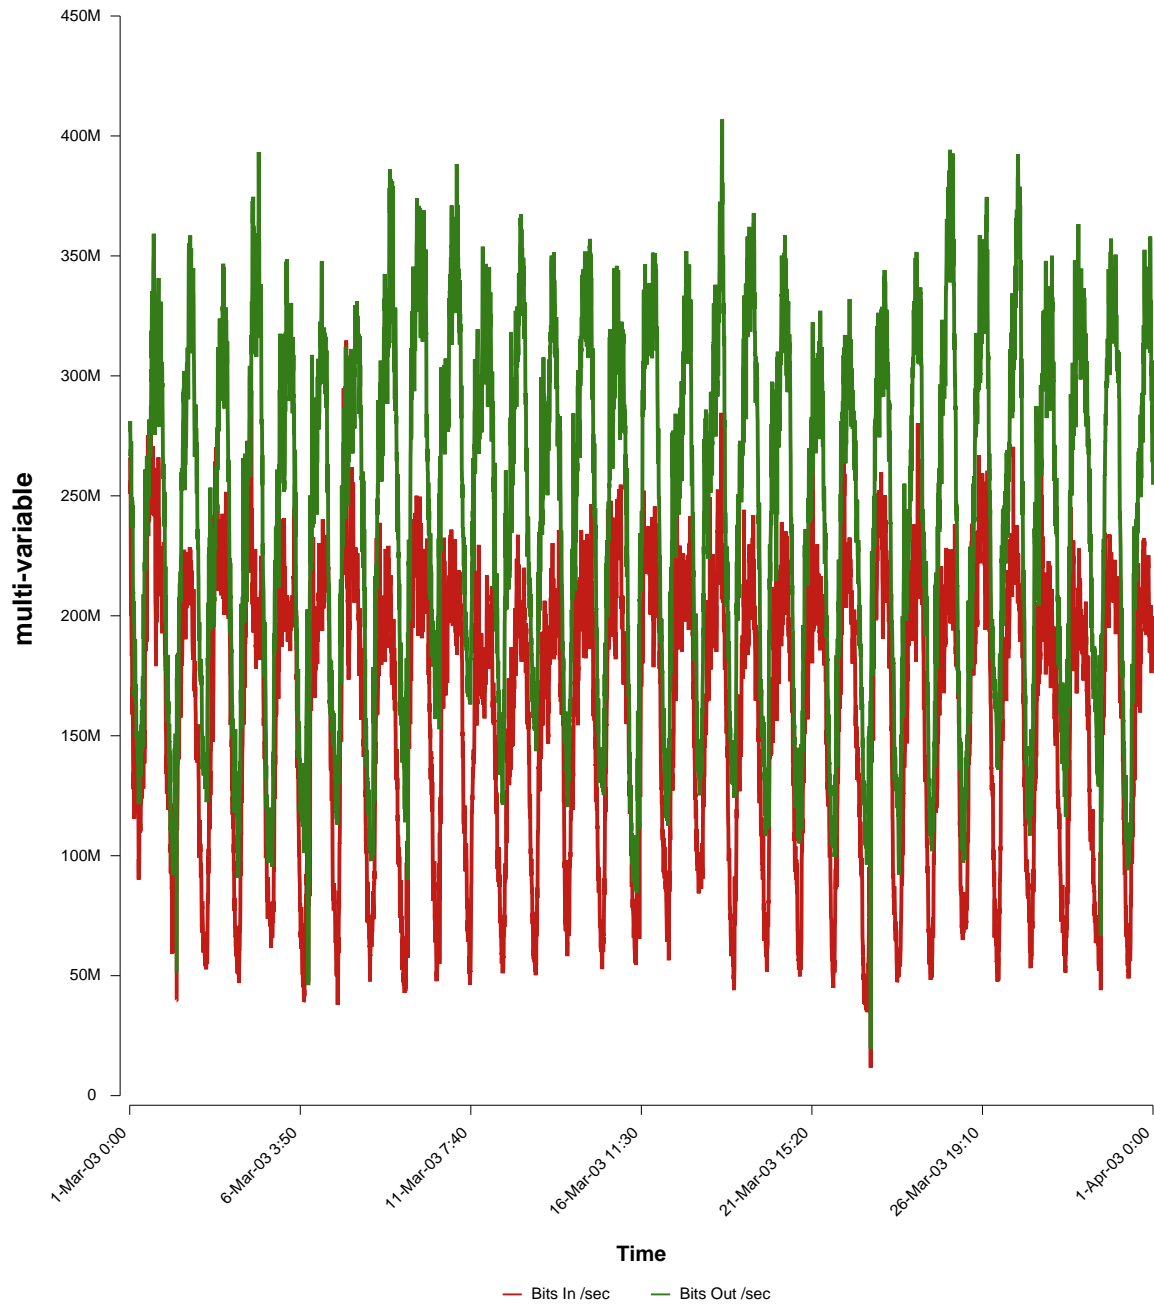

# eHealth Trend Report

Divide by Time

## SUNET-A-UMEA-UMU

From: 2003/03/01 00:00  
To: 2003/03/31 23:59

Created: 2003/04/02 06:50:26