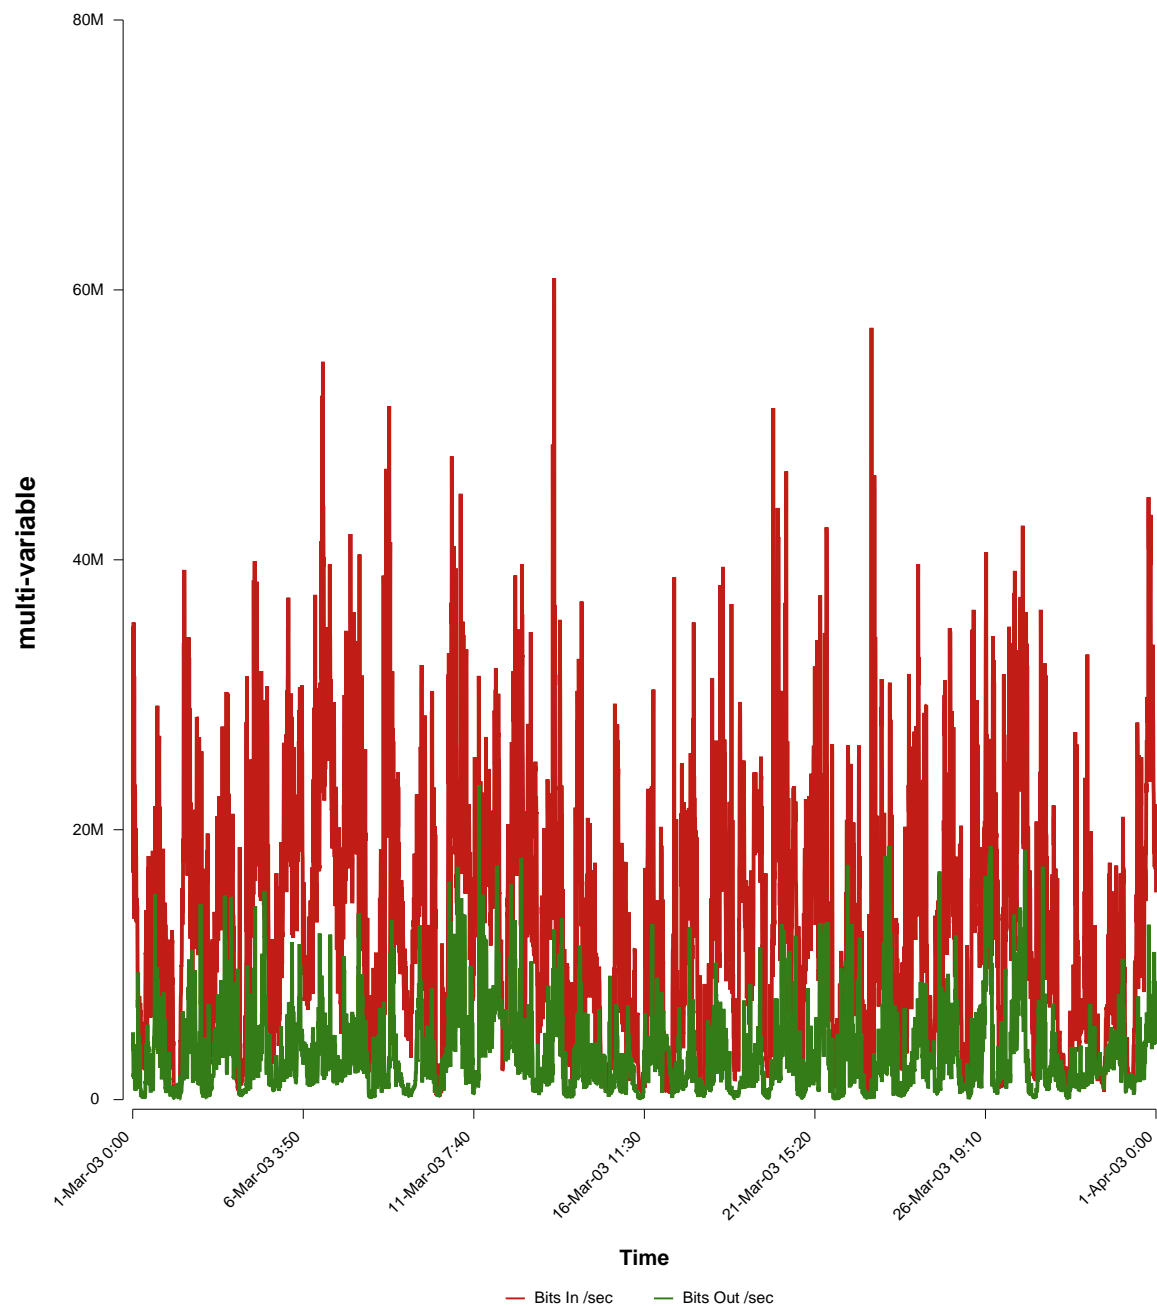

eHealth Trend Report

Divide by Time

SUNET-A-TROLLHATTAN-HTU

From: 2003/03/01 00:00
To: 2003/03/31 23:59

Created: 2003/04/02 06:40:26